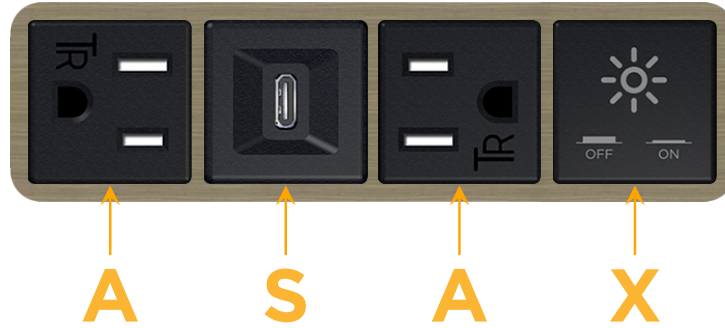

Bezel Finish: **ANTIQUED ARCHITECTURAL BRONZE (ABS)**

Custom Finishes Available M-POWER-4T-ASAX-BZ5AAB

Features:

Module/Port Options:

- A** Tamper Resistant AC Receptacle
- E** USB-A & USB-C (20W)
- M** Double USB-A (Fast Charging Ports - 18W)
- H** HDMI
- 6** CAT 6
- 12** RJ 12
- X** Switched AC
- Y** 3-Way Switch (Low Voltage)
- V** USB-C (45W High Speed Charging Port)
- S** USB-C (25W High Speed Charging Port)
- R** Switched AC (Rocker Switch)
- D** Dimmer Switch

Plug:

Supplied with Low Profile Flat 45° Angle 120 VAC Plug

Optional Standard Straight 120 VAC Plug

Optional Straight 120 VAC Pass-through Plug

- CLEAN, COMPACT DESIGN
- STREAMLINED
- LOW PROFILE
- SIDE-EXITING CORDS
- PLUG & PLAY
- 6' AC CORD & PLUG (FLAT PLUG STANDARD)
- CUSTOMIZABLE CONFIGURATIONS AND FINISHES
- UL LISTED FOR MOUNTING IN FURNITURE
- 15A

M-POWER-4T

AC POWER & DATA CONNECTIVITY SOLUTION

M-POWER-4T-ASAX-BZ5AAB

Specs:

Modules/Ports:

- A** Tamper Resistant AC Receptacle
- S** USB-C (25W High Speed Charging Port)
- X** Switched AC

Distributed by