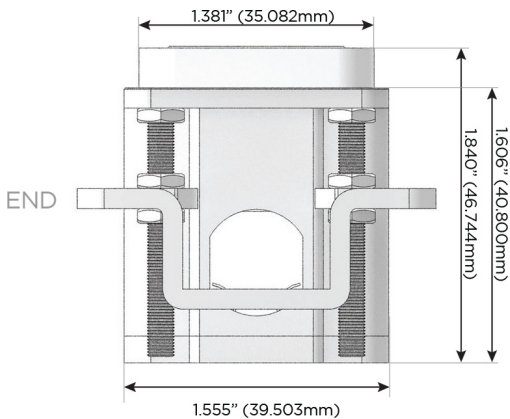

Plug:

Supplied with Low Profile Flat 45° Angle 120 VAC Plug

Optional Standard Straight 120 VAC Plug

Optional Straight 120 VAC Pass-through Plug

- CLEAN, COMPACT DESIGN
- STREAMLINED
- LOW PROFILE
- SIDE-EXITING CORDS
- PLUG & PLAY
- 6' AC CORD & PLUG (FLAT PLUG STANDARD)
- CUSTOMIZABLE CONFIGURATIONS AND FINISHES
- UL LISTED FOR MOUNTING IN FURNITURE
- 15A

M-POWER-4T

AC POWER & DATA CONNECTIVITY SOLUTION

M-POWER-4T-ASAX-BZ5AAB

Specs:

Modules/Ports:

- A** Tamper Resistant AC Receptacle
- S** USB-C (25W High Speed Charging Port)
- X** Switched AC

Distributed by