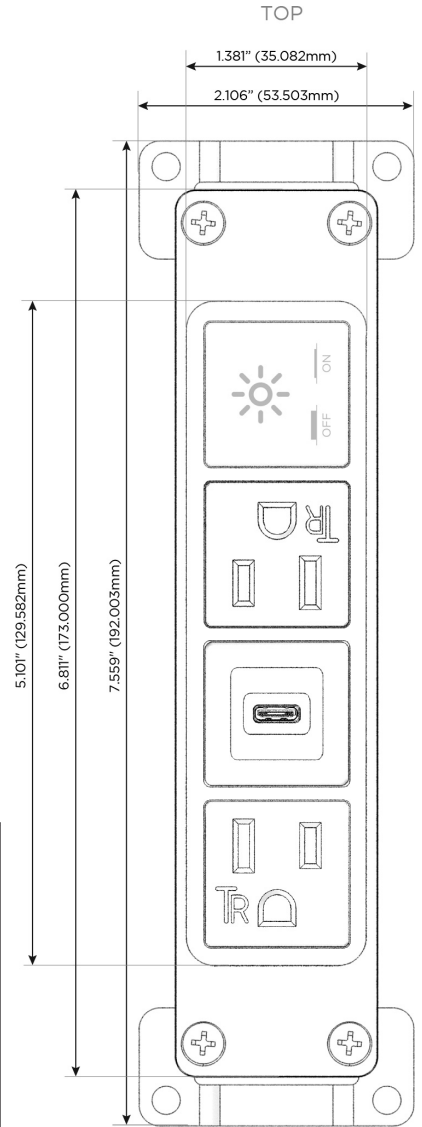

Bezel Finish: **ANTIQUED ARCHITECTURAL BRONZE (ABS)**

Custom Finishes Available M-POWER-4T-ASAX-BZ5AAB

Features:

Module/Port Options:

- A** Tamper Resistant AC Receptacle
- E** USB-A & USB-C (20W)
- M** Double USB-A (Fast Charging Ports - 18W)
- H** HDMI
- 6** CAT 6
- 12** RJ 12
- X** Switched AC
- Y** 3-Way Switch (Low Voltage)
- V** USB-C (45W High Speed Charging Port)
- S** USB-C (25W High Speed Charging Port)
- R** Switched AC (Rocker Switch)
- D** Dimmer Switch

Plug:

Supplied with Low Profile Flat 45° Angle 120 VAC Plug

Optional Standard Straight 120 VAC Plug

Optional Straight 120 VAC Pass-through Plug

- CLEAN, COMPACT DESIGN
- STREAMLINED
- LOW PROFILE
- SIDE-EXITING CORDS
- PLUG & PLAY
- 6' AC CORD & PLUG (FLAT PLUG STANDARD)
- CUSTOMIZABLE CONFIGURATIONS AND FINISHES
- UL LISTED FOR MOUNTING IN FURNITURE
- 15A

M-POWER-4T

AC POWER & DATA CONNECTIVITY SOLUTION

M-POWER-4T-ASAX-BZ5AAB

Specs:

Modules/Ports:

- A** Tamper Resistant AC Receptacle
- S** USB-C (25W High Speed Charging Port)
- X** Switched AC

Distributed by