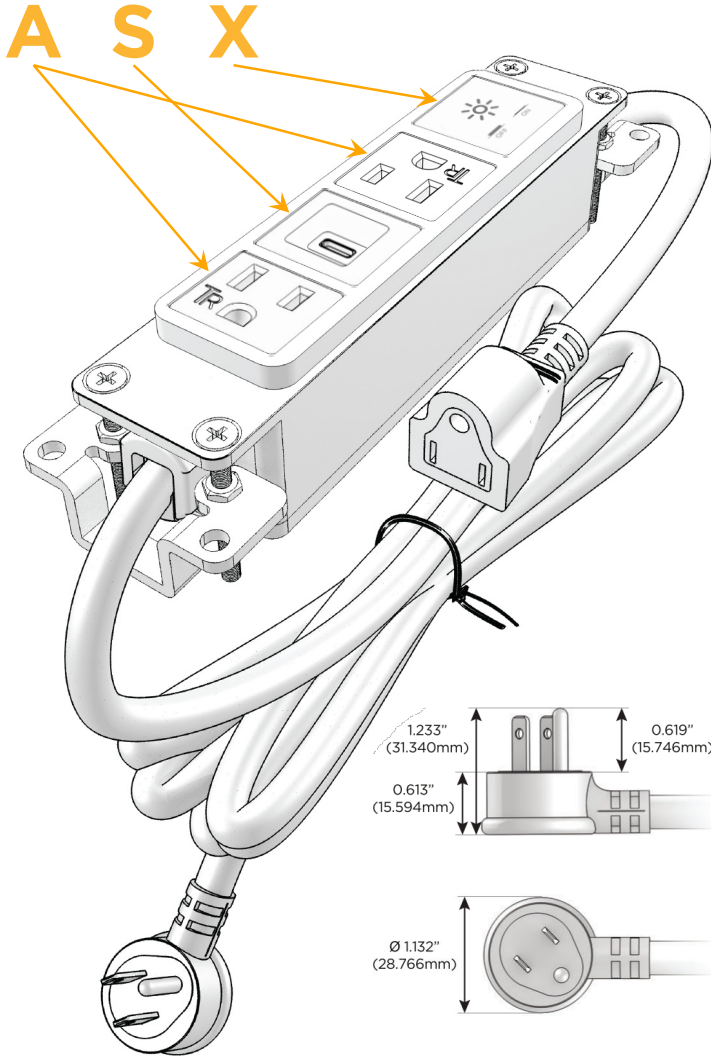

Bezel Finish: **ANTIQUED ARCHITECTURAL BRONZE (ABS)**

Custom Finishes Available M-POWER-4T-ASAX-BZ5AAB

Features:

Module/Port Options:

- A** Tamper Resistant AC Receptacle
- E** USB-A & USB-C (20W)
- M** Double USB-A (Fast Charging Ports - 18W)
- H** HDMI
- 6** CAT 6
- 12** RJ 12
- X** Switched AC
- Y** 3-Way Switch (Low Voltage)
- V** USB-C (45W High Speed Charging Port)
- S** USB-C (25W High Speed Charging Port)
- R** Switched AC (Rocker Switch)
- D** Dimmer Switch

Plug:

Supplied with Low Profile Flat 45° Angle 120 VAC Plug

Optional Standard Straight 120 VAC Plug

Optional Straight 120 VAC Pass-through Plug

- CLEAN, COMPACT DESIGN
- STREAMLINED
- LOW PROFILE
- SIDE-EXITING CORDS
- PLUG & PLAY
- 6' AC CORD & PLUG (FLAT PLUG STANDARD)
- CUSTOMIZABLE CONFIGURATIONS AND FINISHES
- UL LISTED FOR MOUNTING IN FURNITURE
- 15A

M-POWER-4T

AC POWER & DATA CONNECTIVITY SOLUTION

M-POWER-4T-ASAX-BZ5AAB

Specs:

Modules/Ports:

- A** Tamper Resistant AC Receptacle
- S** USB-C (25W High Speed Charging Port)
- X** Switched AC

Distributed by