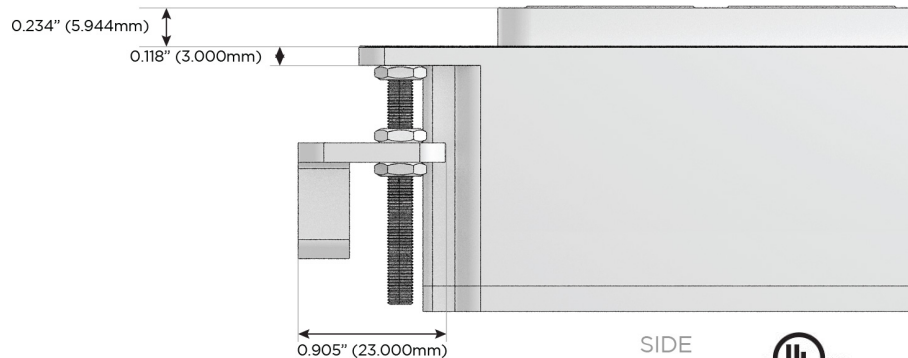

M-POWER-4T

AC POWER & DATA CONNECTIVITY SOLUTION

M-POWER-4T-ASAX-BZ5AAB

Specs:

Modules/Ports:

- A** Tamper Resistant AC Receptacle
- S** USB-C (25W High Speed Charging Port)
- X** Switched AC

Distributed by