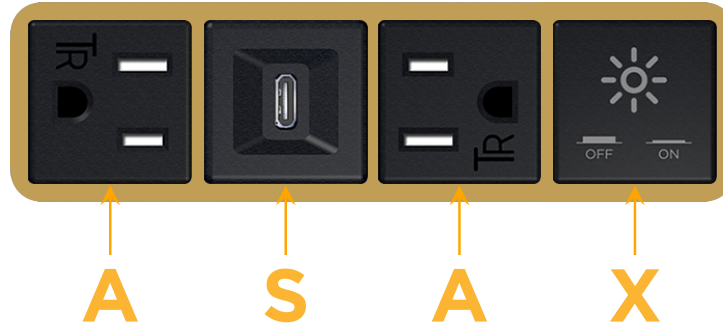

M-POWER-4T

AC POWER & DATA CONNECTIVITY SOLUTION

M-POWER-4T-ASAX-BRB

Distributed by

Mormax Company, Inc.

8 Westchester Plaza

Elmsford, NY 10523

914-699-0101

sales@mormax.com

mormax.com

Metro Light & Power's line of power & data solutions offers sophisticated design elements combined with greater ease of installation. Streamlined and low-profile, enhanced by side-exiting cords, our outlets advance the industry with their cutting edge look and feel. We believe flexibility is key, and we provide a variety of mounting options, including the ability to mount in limited spaces. Our outlets are available in many finishes and configurations, in addition to a custom color and finish capability for our clients.

Bezel Finish: **SOLID BRASS**

Custom Finishes Available M-POWER-4T-ASAX-BRB

Features:

Module/Port Options:

- **A** Tamper Resistant AC Receptacle
- **E** USB-A & USB-C (20W)
- **M** Double USB-A (Fast Charging Ports - 18W)
- **H** HDMI
- **6** CAT 6
- **12** RJ 12
- **X** Switched AC
- **Y** 3-Way Switch (Low Voltage)
- **V** USB-C (45W High Speed Charging Port)
- **S** USB-C (25W High Speed Charging Port)
- **R** Switched AC (Rocker Switch)
- **D** Dimmer Switch

Plug:

Supplied with Low Profile Flat 45° Angle 120 VAC Plug

Optional Standard Straight 120 VAC Plug

Optional Straight 120 VAC Pass-through Plug

- CLEAN, COMPACT DESIGN
- STREAMLINED
- LOW PROFILE
- SIDE-EXITING CORDS
- PLUG & PLAY
- 6' AC CORD & PLUG (FLAT PLUG STANDARD)
- CUSTOMIZABLE CONFIGURATIONS AND FINISHES
- UL LISTED FOR MOUNTING IN FURNITURE
- 15A