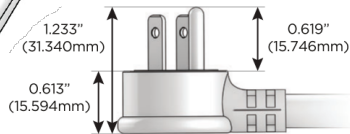

### Plug:

Supplied with Low Profile Flat 45° Angle 120 VAC Plug

Optional Standard Straight 120 VAC Plug

Optional Straight 120 VAC Pass-through Plug

- CLEAN, COMPACT DESIGN
- STREAMLINED
- LOW PROFILE
- SIDE-EXITING CORDS
- PLUG & PLAY
- 6' AC CORD & PLUG (FLAT PLUG STANDARD)
- CUSTOMIZABLE CONFIGURATIONS AND FINISHES
- UL LISTED FOR MOUNTING IN FURNITURE
- 15A

# M-POWER-4T

AC POWER & DATA CONNECTIVITY SOLUTION

M-POWER-4T-ASAX-BRB

Specs:

**Modules/Ports:**

- A** Tamper Resistant AC Receptacle
- S** USB-C (25W High Speed Charging Port)
- X** Switched AC

Distributed by