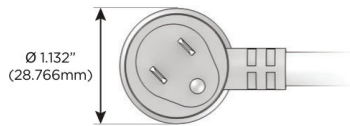

### Plug:

Supplied with Low Profile Flat 45° Angle 120 VAC Plug

Optional Standard Straight 120 VAC Plug

Optional Straight 120 VAC Pass-through Plug

- CLEAN, COMPACT DESIGN
- STREAMLINED
- LOW PROFILE
- SIDE-EXITING CORDS
- PLUG & PLAY
- 6' AC CORD & PLUG (FLAT PLUG STANDARD)
- CUSTOMIZABLE CONFIGURATIONS AND FINISHES
- UL LISTED FOR MOUNTING IN FURNITURE
- 15A

# M-POWER-4T

AC POWER & DATA CONNECTIVITY SOLUTION

M-POWER-4T-ASAX-BRB

Specs:

**Modules/Ports:**

- A** Tamper Resistant AC Receptacle
- S** USB-C (25W High Speed Charging Port)
- X** Switched AC

Distributed by