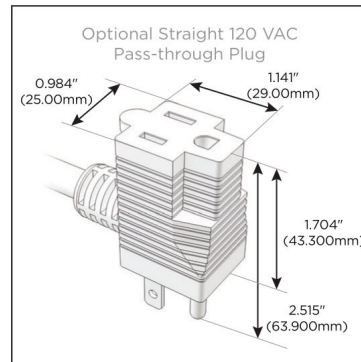

### Module/Port Options:

- A** Tamper Resistant AC Receptacle
- E** USB-A & USB-C (20W)
- M** Double USB-A (Fast Charging Ports - 18W)
- H** HDMI
- 6** CAT 6
- 12** RJ 12
- X** Switched AC
- Y** 3-Way Switch (Low Voltage)
- V** USB-C (45W High Speed Charging Port)
- S** USB-C (25W High Speed Charging Port)
- R** Switched AC (Rocker Switch)
- D** Dimmer Switch

### Plug:

Supplied with Low Profile Flat 45° Angle 120 VAC Plug

Optional Standard Straight 120 VAC Plug

Optional Straight 120 VAC Pass-through Plug

- CLEAN, COMPACT DESIGN
- STREAMLINED
- LOW PROFILE
- SIDE-EXITING CORDS
- PLUG & PLAY
- 6' AC CORD & PLUG (FLAT PLUG STANDARD)
- CUSTOMIZABLE CONFIGURATIONS AND FINISHES
- UL LISTED FOR MOUNTING IN FURNITURE
- 15A

# M-POWER-4T

AC POWER & DATA CONNECTIVITY SOLUTION

M-POWER-4T-ASAX-BRB

Specs:

**Modules/Ports:**

- A** Tamper Resistant AC Receptacle
- S** USB-C (25W High Speed Charging Port)
- X** Switched AC

Distributed by