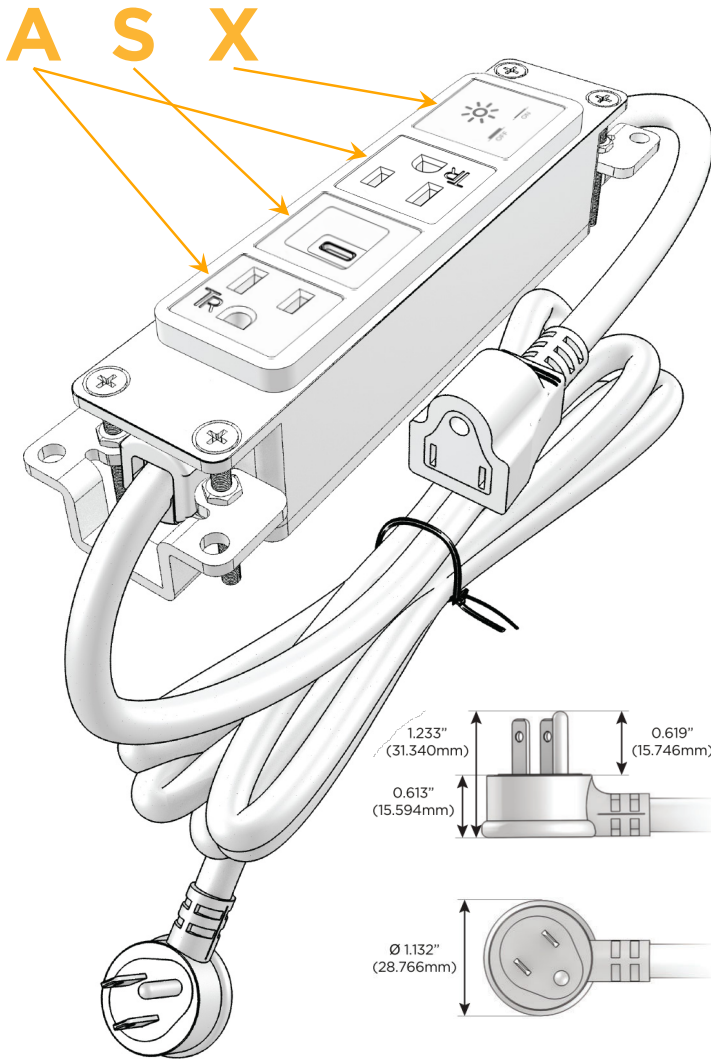

### Module/Port Options:

- A** Tamper Resistant AC Receptacle
- E** USB-A & USB-C (20W)
- M** Double USB-A (Fast Charging Ports - 18W)
- H** HDMI
- 6** CAT 6
- 12** RJ 12
- X** Switched AC
- Y** 3-Way Switch (Low Voltage)
- V** USB-C (45W High Speed Charging Port)
- S** USB-C (25W High Speed Charging Port)
- R** Switched AC (Rocker Switch)
- D** Dimmer Switch

### Plug:

Supplied with Low Profile Flat 45° Angle 120 VAC Plug

Optional Standard Straight 120 VAC Plug

Optional Straight 120 VAC Pass-through Plug

- CLEAN, COMPACT DESIGN
- STREAMLINED
- LOW PROFILE
- SIDE-EXITING CORDS
- PLUG & PLAY
- 6' AC CORD & PLUG (FLAT PLUG STANDARD)
- CUSTOMIZABLE CONFIGURATIONS AND FINISHES
- UL LISTED FOR MOUNTING IN FURNITURE
- 15A

# M-POWER-4T

AC POWER & DATA CONNECTIVITY SOLUTION

M-POWER-4T-ASAX-BRB

Specs:

**Modules/Ports:**

- A** Tamper Resistant AC Receptacle
- S** USB-C (25W High Speed Charging Port)
- X** Switched AC

Distributed by