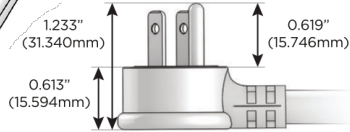

M-POWER-4T

AC POWER & DATA CONNECTIVITY SOLUTION

M-POWER-4T-ASAX-BRAB

Specs:

Modules/Ports:

- A** Tamper Resistant AC Receptacle
- S** USB-C (25W High Speed Charging Port)
- X** Switched AC

Distributed by

Mormax Company, Inc.