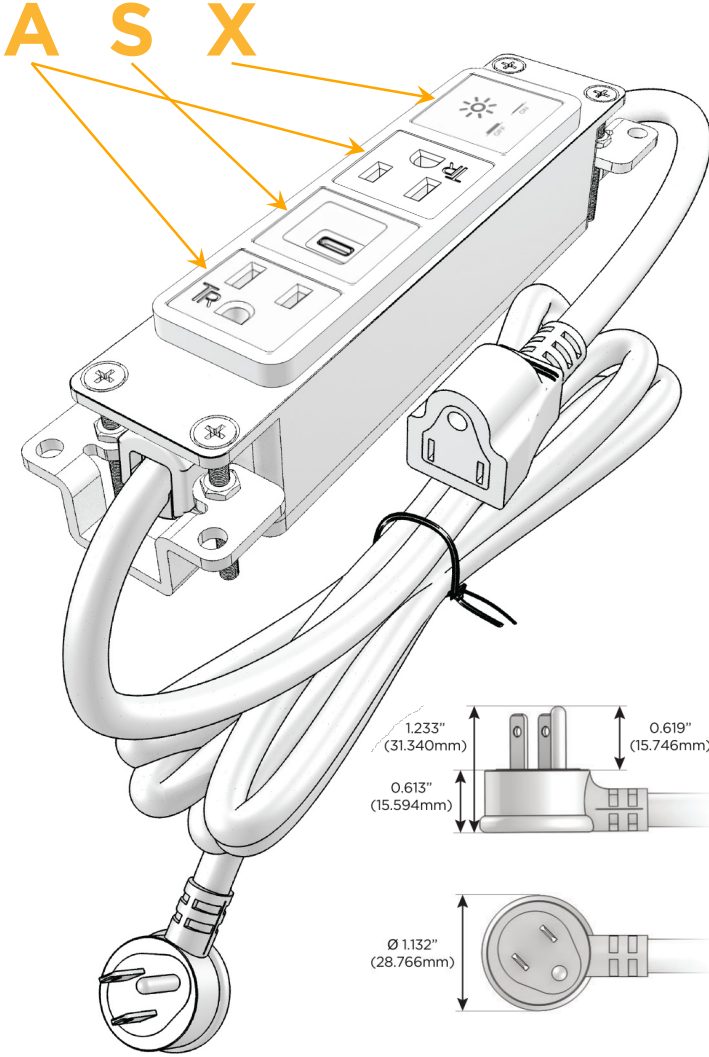

Bezel Finish: **BRASS (ABS)**

Custom Finishes Available M-POWER-4T-ASAX-BRAB

Features:

Module/Port Options:

- A** Tamper Resistant AC Receptacle
- E** USB-A & USB-C (20W)
- M** Double USB-A (Fast Charging Ports - 18W)
- H** HDMI
- 6** CAT 6
- 12** RJ 12
- X** Switched AC
- Y** 3-Way Switch (Low Voltage)
- V** USB-C (45W High Speed Charging Port)
- S** USB-C (25W High Speed Charging Port)
- R** Switched AC (Rocker Switch)
- D** Dimmer Switch

Plug:

Supplied with Low Profile Flat 45° Angle 120 VAC Plug

Optional Standard Straight 120 VAC Plug

Optional Straight 120 VAC Pass-through Plug

- CLEAN, COMPACT DESIGN
- STREAMLINED
- LOW PROFILE
- SIDE-EXITING CORDS
- PLUG & PLAY
- 6' AC CORD & PLUG (FLAT PLUG STANDARD)
- CUSTOMIZABLE CONFIGURATIONS AND FINISHES
- UL LISTED FOR MOUNTING IN FURNITURE
- 15A

M-POWER-4T

AC POWER & DATA CONNECTIVITY SOLUTION

M-POWER-4T-ASAX-BRAB

Specs:

Modules/Ports:

- A** Tamper Resistant AC Receptacle
- S** USB-C (25W High Speed Charging Port)
- X** Switched AC

Distributed by

Mormax Company, Inc.