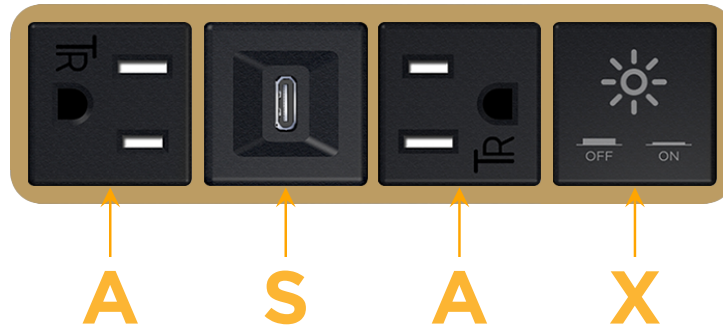

Bezel Finish: **BRASS (ABS)**

Custom Finishes Available M-POWER-4T-ASAX-BRAB

Features:

Module/Port Options:

- A** Tamper Resistant AC Receptacle
- E** USB-A & USB-C (20W)
- M** Double USB-A (Fast Charging Ports - 18W)
- H** HDMI
- 6** CAT 6
- 12** RJ 12
- X** Switched AC
- Y** 3-Way Switch (Low Voltage)
- V** USB-C (45W High Speed Charging Port)
- S** USB-C (25W High Speed Charging Port)
- R** Switched AC (Rocker Switch)
- D** Dimmer Switch

Plug:

Supplied with Low Profile Flat 45° Angle 120 VAC Plug

Optional Standard Straight 120 VAC Plug

Optional Straight 120 VAC Pass-through Plug

- CLEAN, COMPACT DESIGN
- STREAMLINED
- LOW PROFILE
- SIDE-EXITING CORDS
- PLUG & PLAY
- 6' AC CORD & PLUG (FLAT PLUG STANDARD)
- CUSTOMIZABLE CONFIGURATIONS AND FINISHES
- UL LISTED FOR MOUNTING IN FURNITURE
- 15A

M-POWER-4T

AC POWER & DATA CONNECTIVITY SOLUTION

M-POWER-4T-ASAX-BRAB

Specs:

Modules/Ports:

- A** Tamper Resistant AC Receptacle
- S** USB-C (25W High Speed Charging Port)
- X** Switched AC

Distributed by

Mormax Company, Inc.