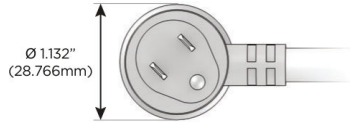

Plug:

Supplied with Low Profile Flat 45° Angle 120 VAC Plug

Optional Standard Straight 120 VAC Plug

Optional Straight 120 VAC Pass-through Plug

- CLEAN, COMPACT DESIGN
- STREAMLINED
- LOW PROFILE
- SIDE-EXITING CORDS
- PLUG & PLAY
- 6' AC CORD & PLUG (FLAT PLUG STANDARD)
- CUSTOMIZABLE CONFIGURATIONS AND FINISHES
- UL LISTED FOR MOUNTING IN FURNITURE
- 15A

M-POWER-4T

AC POWER & DATA CONNECTIVITY SOLUTION

M-POWER-4T-ASAX-BRAB

Specs:

Modules/Ports:

- A** Tamper Resistant AC Receptacle
- S** USB-C (25W High Speed Charging Port)
- X** Switched AC

Distributed by

Mormax Company, Inc.