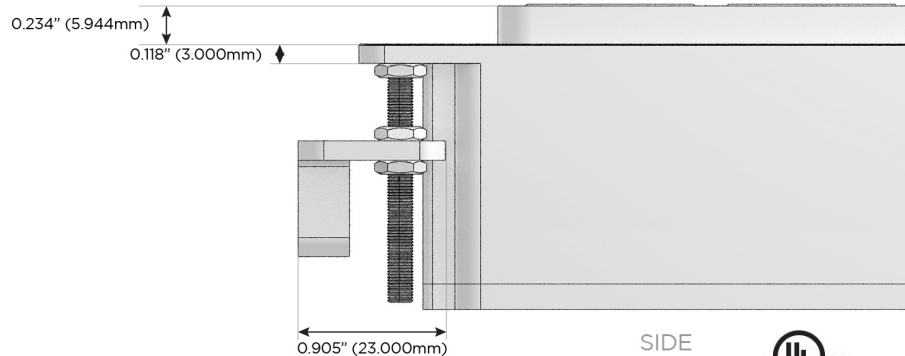

M-POWER-4T

AC POWER & DATA CONNECTIVITY SOLUTION

M-POWER-4T-ASAX-BRAAB

Specs:

Modules/Ports:

- A** Tamper Resistant AC Receptacle
- S** USB-C (25W High Speed Charging Port)
- X** Switched AC

TOP

Distributed by