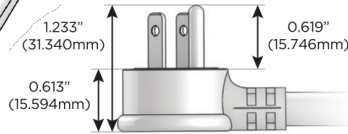

M-POWER-4T

AC POWER & DATA CONNECTIVITY SOLUTION

M-POWER-4T-ASAX-BRAAB

Specs:

Modules/Ports:

- A** Tamper Resistant AC Receptacle
- S** USB-C (25W High Speed Charging Port)
- X** Switched AC

TOP

Distributed by