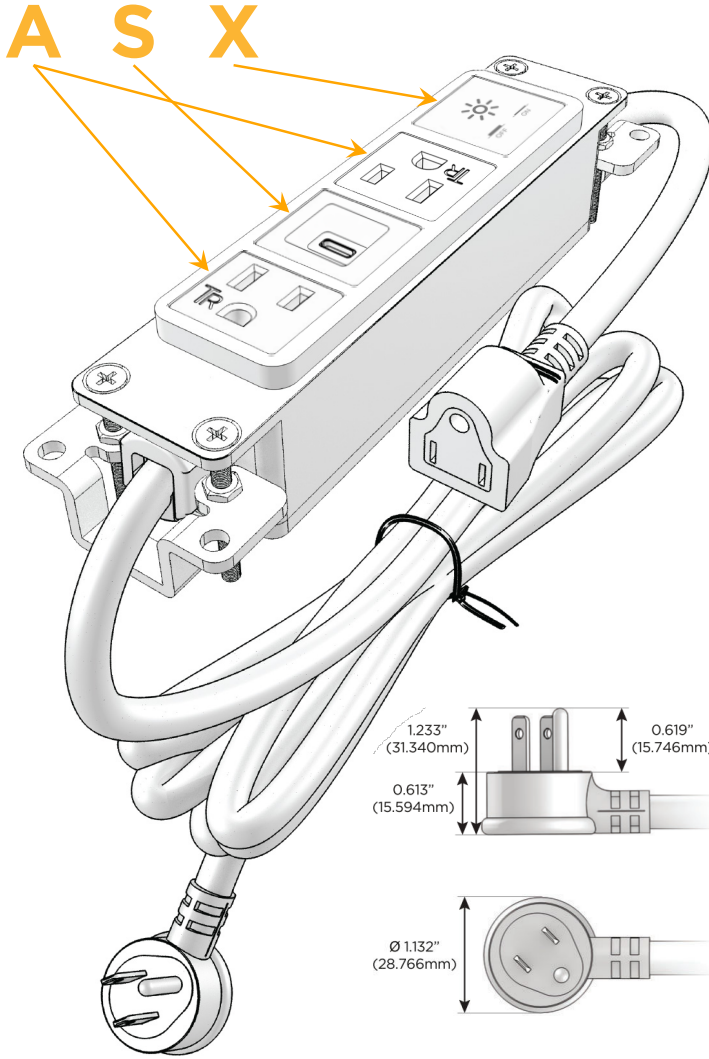

Bezel Finish: **BRASS ANTIQUED (ABS)**

Custom Finishes Available M-POWER-4T-ASAX-BRAAB

Features:

Module/Port Options:

- A** Tamper Resistant AC Receptacle
- E** USB-A & USB-C (20W)
- M** Double USB-A (Fast Charging Ports - 18W)
- H** HDMI
- 6** CAT 6
- 12** RJ 12
- X** Switched AC
- Y** 3-Way Switch (Low Voltage)
- V** USB-C (45W High Speed Charging Port)
- S** USB-C (25W High Speed Charging Port)
- R** Switched AC (Rocker Switch)
- D** Dimmer Switch

Plug:

Supplied with Low Profile Flat 45° Angle 120 VAC Plug

Optional Standard Straight 120 VAC Plug

Optional Straight 120 VAC Pass-through Plug

- CLEAN, COMPACT DESIGN
- STREAMLINED
- LOW PROFILE
- SIDE-EXITING CORDS
- PLUG & PLAY
- 6' AC CORD & PLUG (FLAT PLUG STANDARD)
- CUSTOMIZABLE CONFIGURATIONS AND FINISHES
- UL LISTED FOR MOUNTING IN FURNITURE
- 15A

M-POWER-4T

AC POWER & DATA CONNECTIVITY SOLUTION

M-POWER-4T-ASAX-BRAAB

Specs:

Modules/Ports:

- A** Tamper Resistant AC Receptacle
- S** USB-C (25W High Speed Charging Port)
- X** Switched AC

TOP

Distributed by