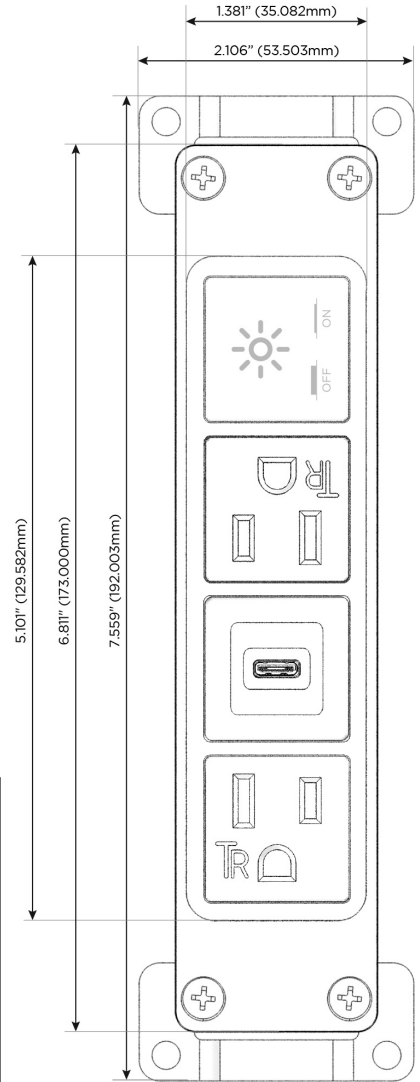

Bezel Finish: **BRASS ANTIQUED (ABS)**

Custom Finishes Available M-POWER-4T-ASAX-BRAAB

Features:

Module/Port Options:

- A** Tamper Resistant AC Receptacle
- E** USB-A & USB-C (20W)
- M** Double USB-A (Fast Charging Ports - 18W)
- H** HDMI
- 6** CAT 6
- 12** RJ 12
- X** Switched AC
- Y** 3-Way Switch (Low Voltage)
- V** USB-C (45W High Speed Charging Port)
- S** USB-C (25W High Speed Charging Port)
- R** Switched AC (Rocker Switch)
- D** Dimmer Switch

Plug:

Supplied with Low Profile Flat 45° Angle 120 VAC Plug

Optional Standard Straight 120 VAC Plug

Optional Straight 120 VAC Pass-through Plug

- CLEAN, COMPACT DESIGN
- STREAMLINED
- LOW PROFILE
- SIDE-EXITING CORDS
- PLUG & PLAY
- 6' AC CORD & PLUG (FLAT PLUG STANDARD)
- CUSTOMIZABLE CONFIGURATIONS AND FINISHES
- UL LISTED FOR MOUNTING IN FURNITURE
- 15A

M-POWER-4T

AC POWER & DATA CONNECTIVITY SOLUTION

M-POWER-4T-ASAX-BRAAB

Specs:

Modules/Ports:

- A** Tamper Resistant AC Receptacle
- S** USB-C (25W High Speed Charging Port)
- X** Switched AC

TOP

Distributed by