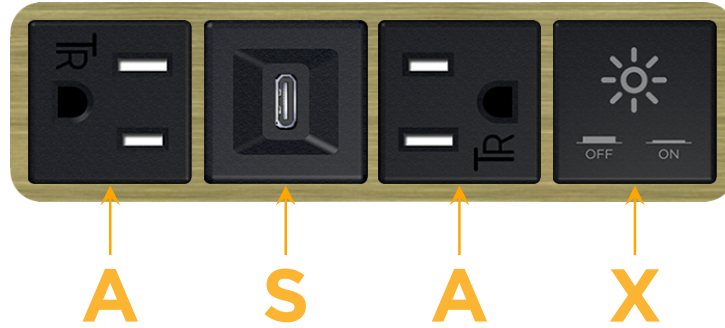

Bezel Finish: **BRASS ANTIQUED (ABS)**

Custom Finishes Available M-POWER-4T-ASAX-BRAAB

Features:

Module/Port Options:

- A** Tamper Resistant AC Receptacle
- E** USB-A & USB-C (20W)
- M** Double USB-A (Fast Charging Ports - 18W)
- H** HDMI
- 6** CAT 6
- 12** RJ 12
- X** Switched AC
- Y** 3-Way Switch (Low Voltage)
- V** USB-C (45W High Speed Charging Port)
- S** USB-C (25W High Speed Charging Port)
- R** Switched AC (Rocker Switch)
- D** Dimmer Switch

Plug:

Supplied with Low Profile Flat 45° Angle 120 VAC Plug

Optional Standard Straight 120 VAC Plug

Optional Straight 120 VAC Pass-through Plug

- CLEAN, COMPACT DESIGN
- STREAMLINED
- LOW PROFILE
- SIDE-EXITING CORDS
- PLUG & PLAY
- 6' AC CORD & PLUG (FLAT PLUG STANDARD)
- CUSTOMIZABLE CONFIGURATIONS AND FINISHES
- UL LISTED FOR MOUNTING IN FURNITURE
- 15A

M-POWER-4T

AC POWER & DATA CONNECTIVITY SOLUTION

M-POWER-4T-ASAX-BRAAB

Specs:

Modules/Ports:

- A** Tamper Resistant AC Receptacle
- S** USB-C (25W High Speed Charging Port)
- X** Switched AC

TOP

Distributed by