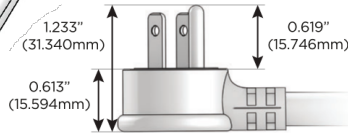

M-POWER-4T

AC POWER & DATA CONNECTIVITY SOLUTION

M-POWER-4T-ASAX-B2AB

Specs:

Modules/Ports:

- A** Tamper Resistant AC Receptacle
- S** USB-C (25W High Speed Charging Port)
- X** Switched AC

A S X

Distributed by