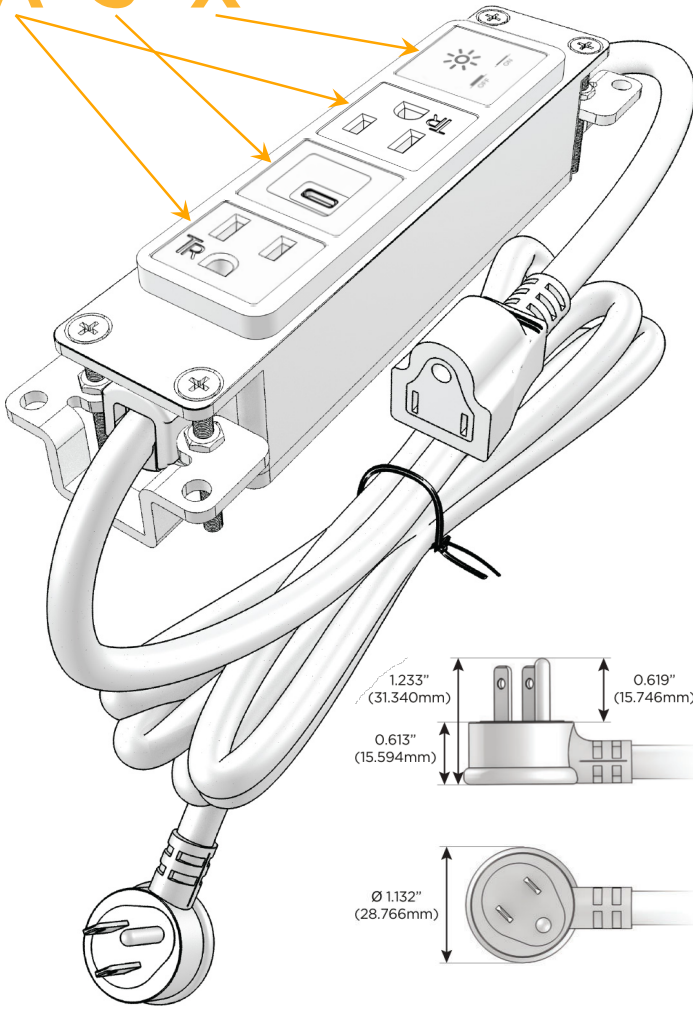

Bezel Finish: **SATIN BLACK (ABS)**

Custom Finishes Available M-POWER-4T-ASAX-B2AB

Features:

Module/Port Options:

- A** Tamper Resistant AC Receptacle
- E** USB-A & USB-C (20W)
- M** Double USB-A (Fast Charging Ports - 18W)
- H** HDMI
- 6** CAT 6
- 12** RJ 12
- X** Switched AC
- Y** 3-Way Switch (Low Voltage)
- V** USB-C (45W High Speed Charging Port)
- S** USB-C (25W High Speed Charging Port)
- R** Switched AC (Rocker Switch)
- D** Dimmer Switch

Plug:

Supplied with Low Profile Flat 45° Angle 120 VAC Plug

Optional Standard Straight 120 VAC Plug

Optional Straight 120 VAC Pass-through Plug

- CLEAN, COMPACT DESIGN
- STREAMLINED
- LOW PROFILE
- SIDE-EXITING CORDS
- PLUG & PLAY
- 6' AC CORD & PLUG (FLAT PLUG STANDARD)
- CUSTOMIZABLE CONFIGURATIONS AND FINISHES
- UL LISTED FOR MOUNTING IN FURNITURE
- 15A

M-POWER-4T

AC POWER & DATA CONNECTIVITY SOLUTION

M-POWER-4T-ASAX-B2AB

Specs:

Modules/Ports:

- A** Tamper Resistant AC Receptacle
- S** USB-C (25W High Speed Charging Port)
- X** Switched AC

A S X

Distributed by