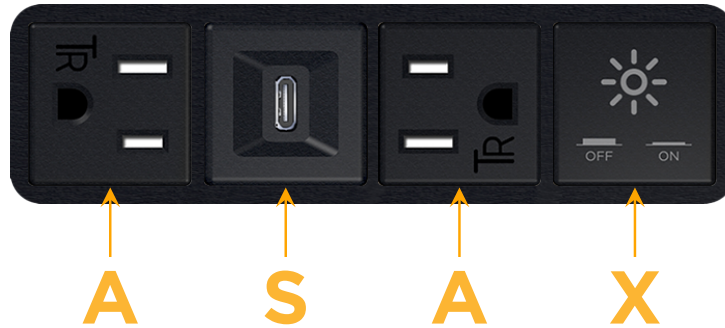

Bezel Finish: **SATIN BLACK (ABS)**

Custom Finishes Available M-POWER-4T-ASAX-B2AB

Features:

Module/Port Options:

- A** Tamper Resistant AC Receptacle
- E** USB-A & USB-C (20W)
- M** Double USB-A (Fast Charging Ports - 18W)
- H** HDMI
- 6** CAT 6
- 12** RJ 12
- X** Switched AC
- Y** 3-Way Switch (Low Voltage)
- V** USB-C (45W High Speed Charging Port)
- S** USB-C (25W High Speed Charging Port)
- R** Switched AC (Rocker Switch)
- D** Dimmer Switch

Plug:

Supplied with Low Profile Flat 45° Angle 120 VAC Plug

Optional Standard Straight 120 VAC Plug

Optional Straight 120 VAC Pass-through Plug

- CLEAN, COMPACT DESIGN
- STREAMLINED
- LOW PROFILE
- SIDE-EXITING CORDS
- PLUG & PLAY
- 6' AC CORD & PLUG (FLAT PLUG STANDARD)
- CUSTOMIZABLE CONFIGURATIONS AND FINISHES
- UL LISTED FOR MOUNTING IN FURNITURE
- 15A

M-POWER-4T

AC POWER & DATA CONNECTIVITY SOLUTION

M-POWER-4T-ASAX-B2AB

Specs:

Modules/Ports:

- A** Tamper Resistant AC Receptacle
- S** USB-C (25W High Speed Charging Port)
- X** Switched AC

A S X

Distributed by