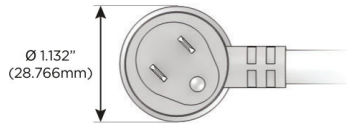

#### Plug:

Supplied with Low Profile Flat 45° Angle 120 VAC Plug

Optional Standard Straight 120 VAC Plug

Optional Straight 120 VAC Pass-through Plug

- CLEAN, COMPACT DESIGN
- STREAMLINED
- LOW PROFILE
- SIDE-EXITING CORDS
- PLUG & PLAY
- 6' AC CORD & PLUG (FLAT PLUG STANDARD)
- CUSTOMIZABLE CONFIGURATIONS AND FINISHES
- UL LISTED FOR MOUNTING IN FURNITURE
- 15A

# M-POWER-4T

AC POWER & DATA CONNECTIVITY SOLUTION

M-POWER-4T-ASAR-WB

Specs:

**Modules/Ports:**

- A** Tamper Resistant AC Receptacle
- S** USB-C (25W High Speed Charging Port)
- R** Switched AC (Rocker Switch)