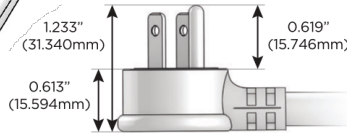

#### Plug:

Supplied with Low Profile Flat 45° Angle 120 VAC Plug

Optional Standard Straight 120 VAC Plug

Optional Straight 120 VAC Pass-through Plug

- CLEAN, COMPACT DESIGN
- STREAMLINED
- LOW PROFILE
- SIDE-EXITING CORDS
- PLUG & PLAY
- 6' AC CORD & PLUG (FLAT PLUG STANDARD)
- CUSTOMIZABLE CONFIGURATIONS AND FINISHES
- UL LISTED FOR MOUNTING IN FURNITURE
- 15A

# M-POWER-4T

AC POWER & DATA CONNECTIVITY SOLUTION

M-POWER-4T-ASAR-WB

Specs:

**Modules/Ports:**

- A** Tamper Resistant AC Receptacle
- S** USB-C (25W High Speed Charging Port)
- R** Switched AC (Rocker Switch)