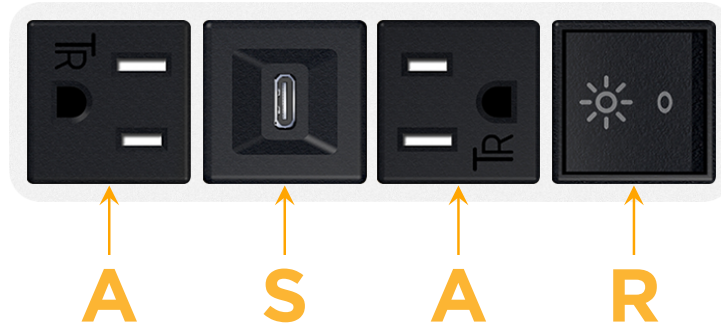

M-POWER-4T

AC POWER & DATA CONNECTIVITY SOLUTION

M-POWER-4T-ASAR-WB

Distributed by

Mormax Company, Inc.

8 Westchester Plaza

Elmsford, NY 10523

914-699-0101

sales@mormax.com

mormax.com

Metro Light & Power's line of power & data solutions offers sophisticated design elements combined with greater ease of installation. Streamlined and low-profile, enhanced by side-exiting cords, our outlets advance the industry with their cutting edge look and feel. We believe flexibility is key, and we provide a variety of mounting options, including the ability to mount in limited spaces. Our outlets are available in many finishes and configurations, in addition to a custom color and finish capability for our clients.

Bezel Finish: **WHITE (STEEL)**

Custom Finishes Available M-POWER-4T-ASAR-WB

Features:

Module/Port Options:

- **A** Tamper Resistant AC Receptacle
- **E** USB-A & USB-C (20W)
- **M** Double USB-A (Fast Charging Ports - 18W)
- **H** HDMI
- **6** CAT 6
- **12** RJ 12
- **X** Switched AC
- **Y** 3-Way Switch (Low Voltage)
- **V** USB-C (45W High Speed Charging Port)
- **S** USB-C (25W High Speed Charging Port)
- **R** Switched AC (Rocker Switch)
- **D** Dimmer Switch

Plug:

Supplied with Low Profile Flat 45° Angle 120 VAC Plug

Optional Standard Straight 120 VAC Plug

Optional Straight 120 VAC Pass-through Plug

- CLEAN, COMPACT DESIGN
- STREAMLINED
- LOW PROFILE
- SIDE-EXITING CORDS
- PLUG & PLAY
- 6' AC CORD & PLUG (FLAT PLUG STANDARD)
- CUSTOMIZABLE CONFIGURATIONS AND FINISHES
- UL LISTED FOR MOUNTING IN FURNITURE
- 15A