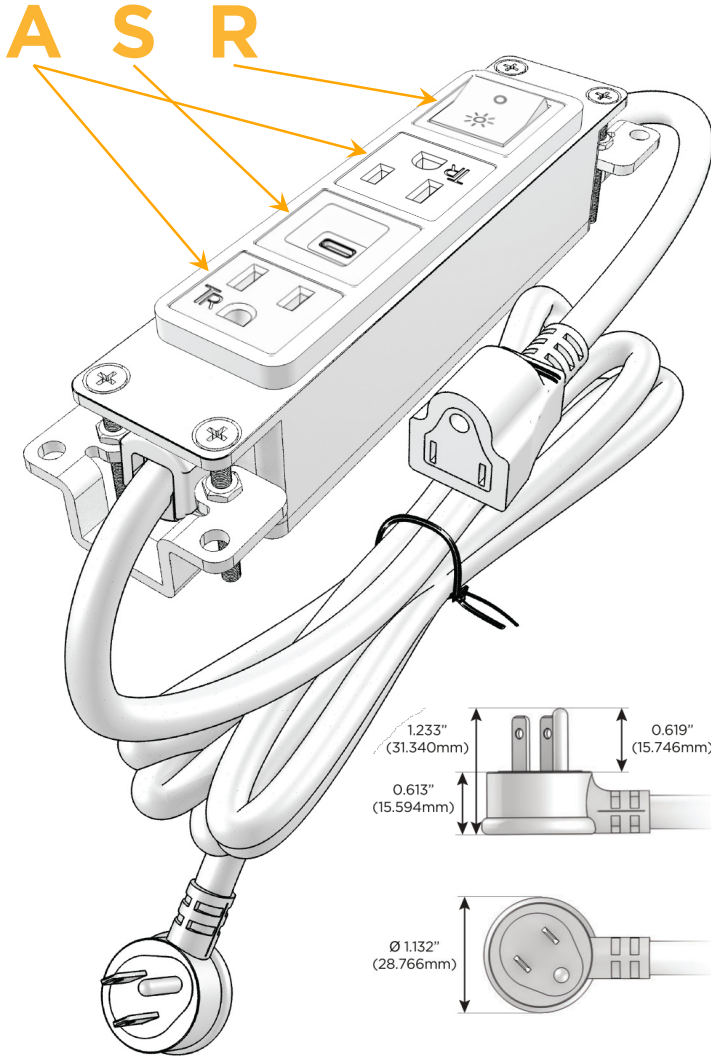

#### Module/Port Options:

- A** Tamper Resistant AC Receptacle
- E** USB-A & USB-C (20W)
- M** Double USB-A (Fast Charging Ports - 18W)
- H** HDMI
- 6** CAT 6
- 12** RJ 12
- X** Switched AC
- Y** 3-Way Switch (Low Voltage)
- V** USB-C (45W High Speed Charging Port)
- S** USB-C (25W High Speed Charging Port)
- R** Switched AC (Rocker Switch)
- D** Dimmer Switch

#### Plug:

Supplied with Low Profile Flat 45° Angle 120 VAC Plug

Optional Standard Straight 120 VAC Plug

Optional Straight 120 VAC Pass-through Plug

- CLEAN, COMPACT DESIGN
- STREAMLINED
- LOW PROFILE
- SIDE-EXITING CORDS
- PLUG & PLAY
- 6' AC CORD & PLUG (FLAT PLUG STANDARD)
- CUSTOMIZABLE CONFIGURATIONS AND FINISHES
- UL LISTED FOR MOUNTING IN FURNITURE
- 15A

# M-POWER-4T

AC POWER & DATA CONNECTIVITY SOLUTION

M-POWER-4T-ASAR-WB

Specs:

**Modules/Ports:**

- A** Tamper Resistant AC Receptacle
- S** USB-C (25W High Speed Charging Port)
- R** Switched AC (Rocker Switch)