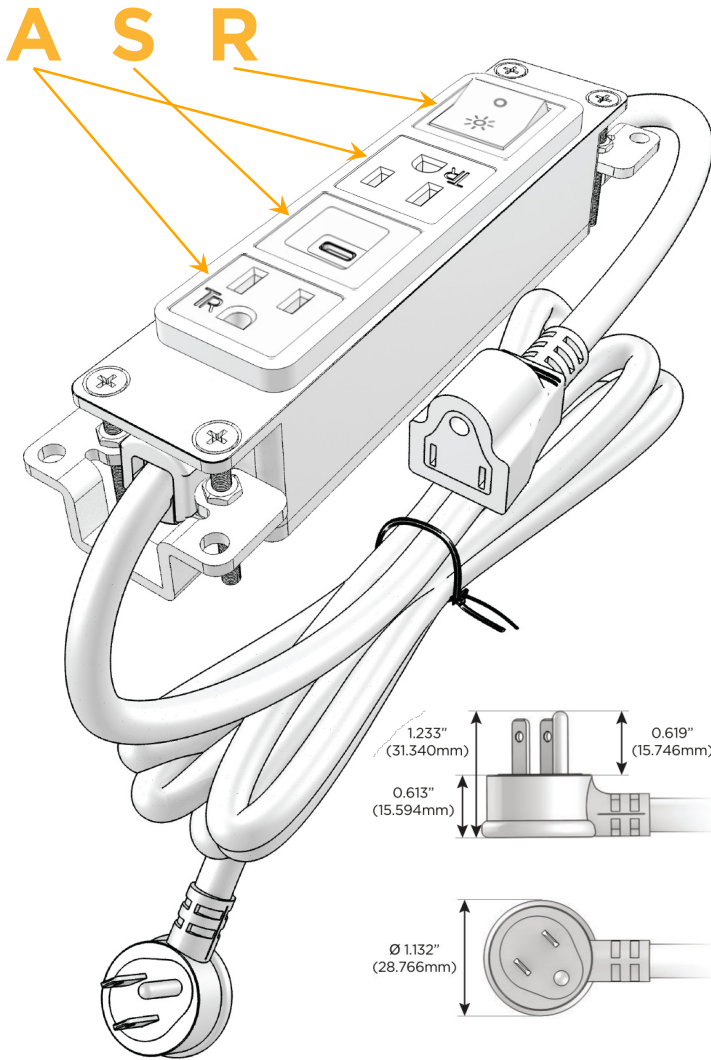

Bezel Finish: **BRUSHED STAINLESS (ABS)**

Custom Finishes Available M-POWER-4T-ASAR-SS4AB

Features:

Module/Port Options:

- A** Tamper Resistant AC Receptacle
- E** USB-A & USB-C (20W)
- M** Double USB-A (Fast Charging Ports - 18W)
- H** HDMI
- 6** CAT 6
- 12** RJ 12
- X** Switched AC
- Y** 3-Way Switch (Low Voltage)
- V** USB-C (45W High Speed Charging Port)
- S** USB-C (25W High Speed Charging Port)
- R** Switched AC (Rocker Switch)
- D** Dimmer Switch

Plug:

Supplied with Low Profile Flat 45° Angle 120 VAC Plug

Optional Standard Straight 120 VAC Plug

Optional Straight 120 VAC Pass-through Plug

- CLEAN, COMPACT DESIGN
- STREAMLINED
- LOW PROFILE
- SIDE-EXITING CORDS
- PLUG & PLAY
- 6' AC CORD & PLUG (FLAT PLUG STANDARD)
- CUSTOMIZABLE CONFIGURATIONS AND FINISHES
- UL LISTED FOR MOUNTING IN FURNITURE
- 15A

M-POWER-4T

AC POWER & DATA CONNECTIVITY SOLUTION

M-POWER-4T-ASAR-SS4AB

Specs:

Modules/Ports:

- A** Tamper Resistant AC Receptacle
- S** USB-C (25W High Speed Charging Port)
- R** Switched AC (Rocker Switch)