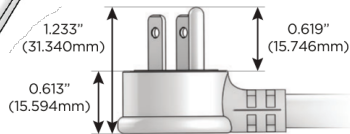

M-POWER-4T

AC POWER & DATA CONNECTIVITY SOLUTION

M-POWER-4T-ASAR-SS4AB

Specs:

Modules/Ports:

- A** Tamper Resistant AC Receptacle
- S** USB-C (25W High Speed Charging Port)
- R** Switched AC (Rocker Switch)