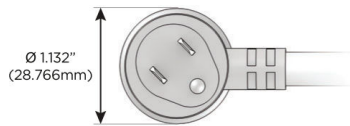

Plug:

Supplied with Low Profile Flat 45° Angle 120 VAC Plug

Optional Standard Straight 120 VAC Plug

Optional Straight 120 VAC Pass-through Plug

- CLEAN, COMPACT DESIGN
- STREAMLINED
- LOW PROFILE
- SIDE-EXITING CORDS
- PLUG & PLAY
- 6' AC CORD & PLUG (FLAT PLUG STANDARD)
- CUSTOMIZABLE CONFIGURATIONS AND FINISHES
- UL LISTED FOR MOUNTING IN FURNITURE
- 15A

M-POWER-4T

AC POWER & DATA CONNECTIVITY SOLUTION

M-POWER-4T-ASAR-SS4AB

Specs:

Modules/Ports:

- A** Tamper Resistant AC Receptacle
- S** USB-C (25W High Speed Charging Port)
- R** Switched AC (Rocker Switch)