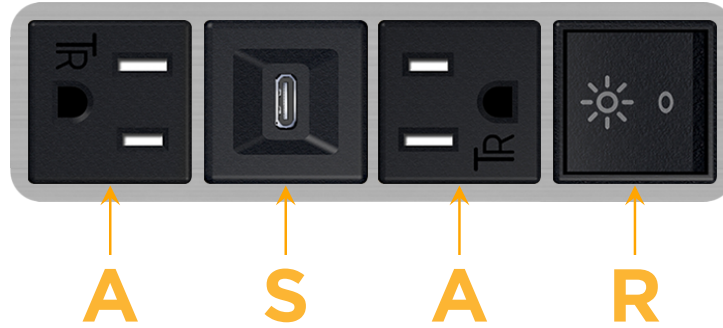

Bezel Finish: **BRUSHED STAINLESS (ABS)**

Custom Finishes Available M-POWER-4T-ASAR-SS4AB

Features:

Module/Port Options:

- A** Tamper Resistant AC Receptacle
- E** USB-A & USB-C (20W)
- M** Double USB-A (Fast Charging Ports - 18W)
- H** HDMI
- 6** CAT 6
- 12** RJ 12
- X** Switched AC
- Y** 3-Way Switch (Low Voltage)
- V** USB-C (45W High Speed Charging Port)
- S** USB-C (25W High Speed Charging Port)
- R** Switched AC (Rocker Switch)
- D** Dimmer Switch

Plug:

Supplied with Low Profile Flat 45° Angle 120 VAC Plug

Optional Standard Straight 120 VAC Plug

Optional Straight 120 VAC Pass-through Plug

- CLEAN, COMPACT DESIGN
- STREAMLINED
- LOW PROFILE
- SIDE-EXITING CORDS
- PLUG & PLAY
- 6' AC CORD & PLUG (FLAT PLUG STANDARD)
- CUSTOMIZABLE CONFIGURATIONS AND FINISHES
- UL LISTED FOR MOUNTING IN FURNITURE
- 15A

M-POWER-4T

AC POWER & DATA CONNECTIVITY SOLUTION

M-POWER-4T-ASAR-SS4AB

Specs:

Modules/Ports:

- A** Tamper Resistant AC Receptacle
- S** USB-C (25W High Speed Charging Port)
- R** Switched AC (Rocker Switch)