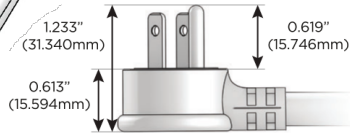

M-POWER-4T

AC POWER & DATA CONNECTIVITY SOLUTION

M-POWER-4T-ASAR-SAB

Specs:

Modules/Ports:

- A** Tamper Resistant AC Receptacle
- S** USB-C (25W High Speed Charging Port)
- R** Switched AC (Rocker Switch)

Distributed by