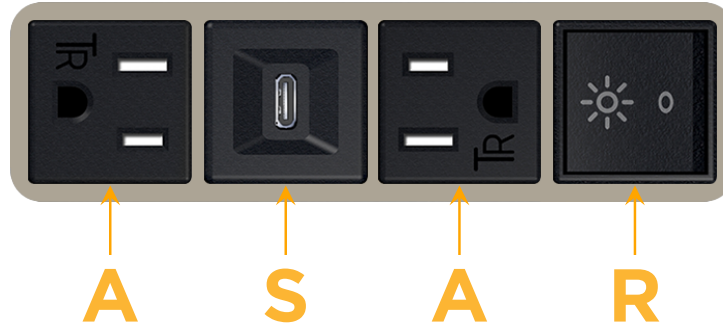

Bezel Finish: **SATIN NICKEL (ABS)**

Custom Finishes Available M-POWER-4T-ASAR-SAB

Features:

Module/Port Options:

- A** Tamper Resistant AC Receptacle
- E** USB-A & USB-C (20W)
- M** Double USB-A (Fast Charging Ports - 18W)
- H** HDMI
- 6** CAT 6
- 12** RJ 12
- X** Switched AC
- Y** 3-Way Switch (Low Voltage)
- V** USB-C (45W High Speed Charging Port)
- S** USB-C (25W High Speed Charging Port)
- R** Switched AC (Rocker Switch)
- D** Dimmer Switch

Plug:

Supplied with Low Profile Flat 45° Angle 120 VAC Plug

Optional Standard Straight 120 VAC Plug

Optional Straight 120 VAC Pass-through Plug

- CLEAN, COMPACT DESIGN
- STREAMLINED
- LOW PROFILE
- SIDE-EXITING CORDS
- PLUG & PLAY
- 6' AC CORD & PLUG (FLAT PLUG STANDARD)
- CUSTOMIZABLE CONFIGURATIONS AND FINISHES
- UL LISTED FOR MOUNTING IN FURNITURE
- 15A

M-POWER-4T

AC POWER & DATA CONNECTIVITY SOLUTION

M-POWER-4T-ASAR-SAB

Specs:

Modules/Ports:

- A** Tamper Resistant AC Receptacle
- S** USB-C (25W High Speed Charging Port)
- R** Switched AC (Rocker Switch)

Distributed by