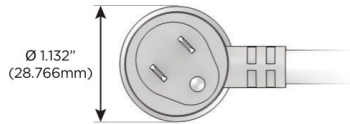

Plug:

Supplied with Low Profile Flat 45° Angle 120 VAC Plug

Optional Standard Straight 120 VAC Plug

Optional Straight 120 VAC Pass-through Plug

- CLEAN, COMPACT DESIGN
- STREAMLINED
- LOW PROFILE
- SIDE-EXITING CORDS
- PLUG & PLAY
- 6' AC CORD & PLUG (FLAT PLUG STANDARD)
- CUSTOMIZABLE CONFIGURATIONS AND FINISHES
- UL LISTED FOR MOUNTING IN FURNITURE
- 15A

M-POWER-4T

AC POWER & DATA CONNECTIVITY SOLUTION

M-POWER-4T-ASAR-SAB

Specs:

Modules/Ports:

- A** Tamper Resistant AC Receptacle
- S** USB-C (25W High Speed Charging Port)
- R** Switched AC (Rocker Switch)

Distributed by