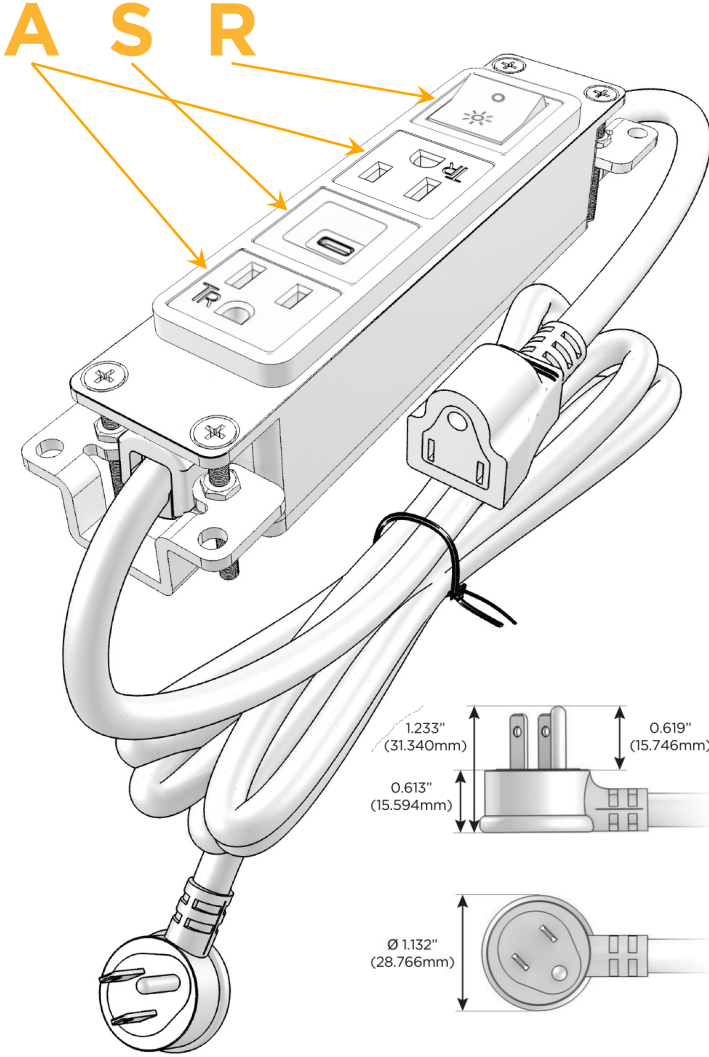

Bezel Finish: **SATIN NICKEL (ABS)**

Custom Finishes Available M-POWER-4T-ASAR-SAB

Features:

Module/Port Options:

- A** Tamper Resistant AC Receptacle
- E** USB-A & USB-C (20W)
- M** Double USB-A (Fast Charging Ports - 18W)
- H** HDMI
- 6** CAT 6
- 12** RJ 12
- X** Switched AC
- Y** 3-Way Switch (Low Voltage)
- V** USB-C (45W High Speed Charging Port)
- S** USB-C (25W High Speed Charging Port)
- R** Switched AC (Rocker Switch)
- D** Dimmer Switch

Plug:

Supplied with Low Profile Flat 45° Angle 120 VAC Plug

Optional Standard Straight 120 VAC Plug

Optional Straight 120 VAC Pass-through Plug

- CLEAN, COMPACT DESIGN
- STREAMLINED
- LOW PROFILE
- SIDE-EXITING CORDS
- PLUG & PLAY
- 6' AC CORD & PLUG (FLAT PLUG STANDARD)
- CUSTOMIZABLE CONFIGURATIONS AND FINISHES
- UL LISTED FOR MOUNTING IN FURNITURE
- 15A

M-POWER-4T

AC POWER & DATA CONNECTIVITY SOLUTION

M-POWER-4T-ASAR-SAB

Specs:

Modules/Ports:

- A** Tamper Resistant AC Receptacle
- S** USB-C (25W High Speed Charging Port)
- R** Switched AC (Rocker Switch)

Distributed by