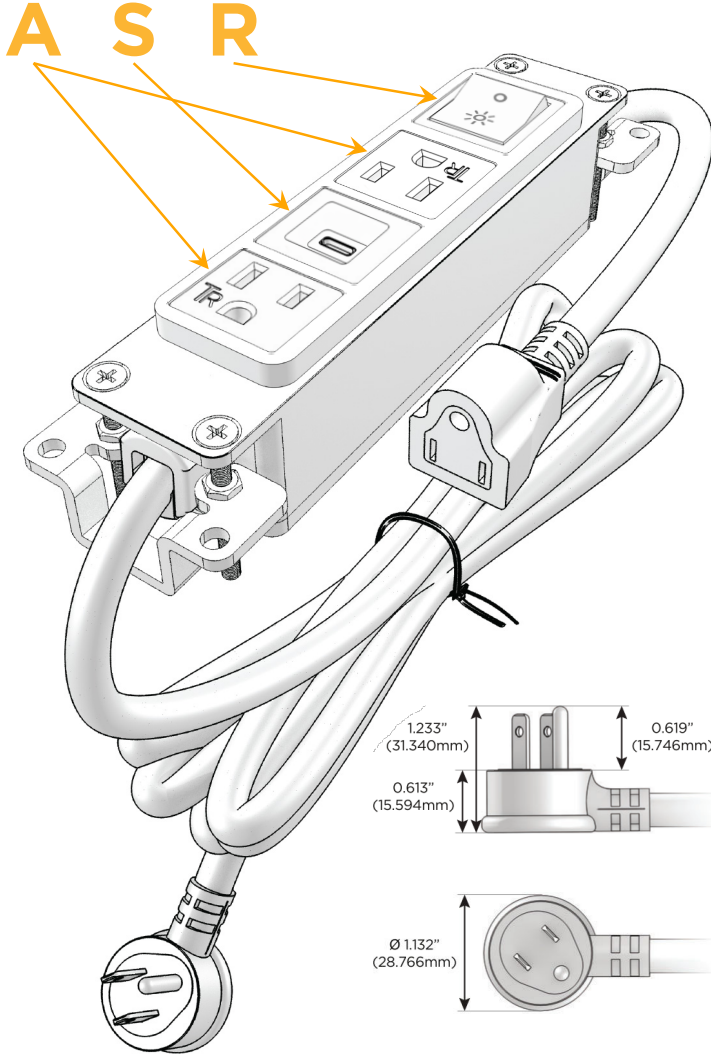

#### Module/Port Options:

- A** Tamper Resistant AC Receptacle
- E** USB-A & USB-C (20W)
- M** Double USB-A (Fast Charging Ports - 18W)
- H** HDMI
- 6** CAT 6
- 12** RJ 12
- X** Switched AC
- Y** 3-Way Switch (Low Voltage)
- V** USB-C (45W High Speed Charging Port)
- S** USB-C (25W High Speed Charging Port)
- R** Switched AC (Rocker Switch)
- D** Dimmer Switch

#### Plug:

Supplied with Low Profile Flat 45° Angle 120 VAC Plug

Optional Standard Straight 120 VAC Plug

Optional Straight 120 VAC Pass-through Plug

- CLEAN, COMPACT DESIGN
- STREAMLINED
- LOW PROFILE
- SIDE-EXITING CORDS
- PLUG & PLAY
- 6' AC CORD & PLUG (FLAT PLUG STANDARD)
- CUSTOMIZABLE CONFIGURATIONS AND FINISHES
- UL LISTED FOR MOUNTING IN FURNITURE
- 15A

# M-POWER-4T

AC POWER & DATA CONNECTIVITY SOLUTION

M-POWER-4T-ASAR-S3AB

Specs:

**Modules/Ports:**

- A** Tamper Resistant AC Receptacle
- S** USB-C (25W High Speed Charging Port)
- R** Switched AC (Rocker Switch)