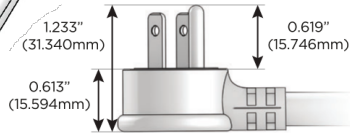

#### Plug:

Supplied with Low Profile Flat 45° Angle 120 VAC Plug

Optional Standard Straight 120 VAC Plug

Optional Straight 120 VAC Pass-through Plug

- CLEAN, COMPACT DESIGN
- STREAMLINED
- LOW PROFILE
- SIDE-EXITING CORDS
- PLUG & PLAY
- 6' AC CORD & PLUG (FLAT PLUG STANDARD)
- CUSTOMIZABLE CONFIGURATIONS AND FINISHES
- UL LISTED FOR MOUNTING IN FURNITURE
- 15A

# M-POWER-4T

AC POWER & DATA CONNECTIVITY SOLUTION

M-POWER-4T-ASAR-S3AB

Specs:

**Modules/Ports:**

- A** Tamper Resistant AC Receptacle
- S** USB-C (25W High Speed Charging Port)
- R** Switched AC (Rocker Switch)