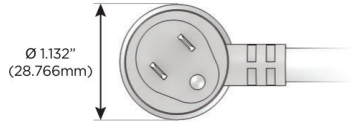

#### Plug:

Supplied with Low Profile Flat 45° Angle 120 VAC Plug

Optional Standard Straight 120 VAC Plug

Optional Straight 120 VAC Pass-through Plug

- CLEAN, COMPACT DESIGN
- STREAMLINED
- LOW PROFILE
- SIDE-EXITING CORDS
- PLUG & PLAY
- 6' AC CORD & PLUG (FLAT PLUG STANDARD)
- CUSTOMIZABLE CONFIGURATIONS AND FINISHES
- UL LISTED FOR MOUNTING IN FURNITURE
- 15A

# M-POWER-4T

AC POWER & DATA CONNECTIVITY SOLUTION

M-POWER-4T-ASAR-S3AB

Specs:

**Modules/Ports:**

- A** Tamper Resistant AC Receptacle
- S** USB-C (25W High Speed Charging Port)
- R** Switched AC (Rocker Switch)