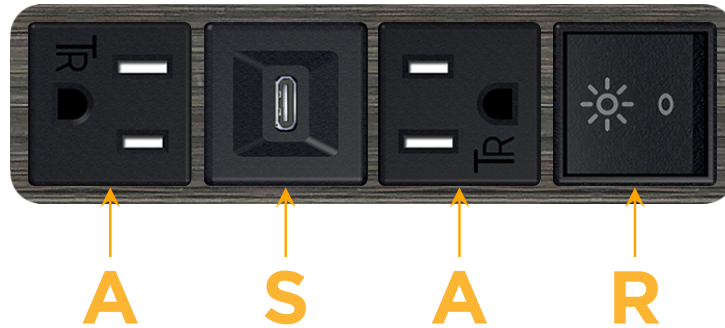

M-POWER-4T

AC POWER & DATA CONNECTIVITY SOLUTION

M-POWER-4T-ASAR-S3AB

Distributed by

Mormax Company, Inc.

8 Westchester Plaza

Elmsford, NY 10523

914-699-0101

sales@mormax.com

mormax.com

Metro Light & Power's line of power & data solutions offers sophisticated design elements combined with greater ease of installation. Streamlined and low-profile, enhanced by side-exiting cords, our outlets advance the industry with their cutting edge look and feel. We believe flexibility is key, and we provide a variety of mounting options, including the ability to mount in limited spaces. Our outlets are available in many finishes and configurations, in addition to a custom color and finish capability for our clients.

Bezel Finish: **GUNMETAL (ABS)**

Custom Finishes Available M-POWER-4T-ASAR-S3AB

Features:

Module/Port Options:

- **A** Tamper Resistant AC Receptacle
- **E** USB-A & USB-C (20W)
- **M** Double USB-A (Fast Charging Ports - 18W)
- **H** HDMI
- **6** CAT 6
- **12** RJ 12
- **X** Switched AC
- **Y** 3-Way Switch (Low Voltage)
- **V** USB-C (45W High Speed Charging Port)
- **S** USB-C (25W High Speed Charging Port)
- **R** Switched AC (Rocker Switch)
- **D** Dimmer Switch

Plug:

Supplied with Low Profile Flat 45° Angle 120 VAC Plug

Optional Standard Straight 120 VAC Plug

Optional Straight 120 VAC Pass-through Plug

- CLEAN, COMPACT DESIGN
- STREAMLINED
- LOW PROFILE
- SIDE-EXITING CORDS
- PLUG & PLAY
- 6' AC CORD & PLUG (FLAT PLUG STANDARD)
- CUSTOMIZABLE CONFIGURATIONS AND FINISHES
- UL LISTED FOR MOUNTING IN FURNITURE
- 15A