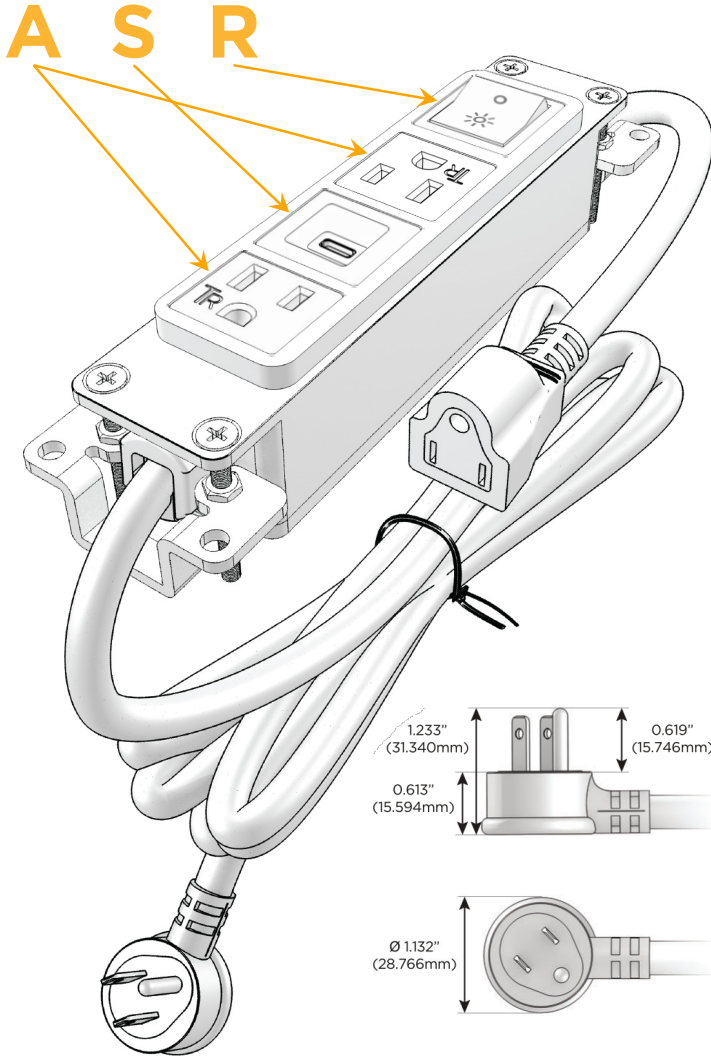

Bezel Finish: **CHROME (ABS)**

Custom Finishes Available M-POWER-4T-ASAR-CRAB

Features:

Module/Port Options:

- A** Tamper Resistant AC Receptacle
- E** USB-A & USB-C (20W)
- M** Double USB-A (Fast Charging Ports - 18W)
- H** HDMI
- 6** CAT 6
- 12** RJ 12
- X** Switched AC
- Y** 3-Way Switch (Low Voltage)
- V** USB-C (45W High Speed Charging Port)
- S** USB-C (25W High Speed Charging Port)
- R** Switched AC (Rocker Switch)
- D** Dimmer Switch

Plug:

Supplied with Low Profile Flat 45° Angle 120 VAC Plug

Optional Standard Straight 120 VAC Plug

Optional Straight 120 VAC Pass-through Plug

- CLEAN, COMPACT DESIGN
- STREAMLINED
- LOW PROFILE
- SIDE-EXITING CORDS
- PLUG & PLAY
- 6' AC CORD & PLUG (FLAT PLUG STANDARD)
- CUSTOMIZABLE CONFIGURATIONS AND FINISHES
- UL LISTED FOR MOUNTING IN FURNITURE
- 15A

M-POWER-4T

AC POWER & DATA CONNECTIVITY SOLUTION

M-POWER-4T-ASAR-CRAB

Specs:

Modules/Ports:

- A** Tamper Resistant AC Receptacle
- S** USB-C (25W High Speed Charging Port)
- R** Switched AC (Rocker Switch)