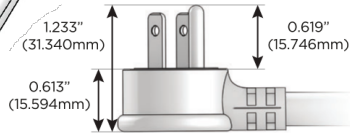

M-POWER-4T

AC POWER & DATA CONNECTIVITY SOLUTION

M-POWER-4T-ASAR-CRAB

Specs:

Modules/Ports:

- A** Tamper Resistant AC Receptacle
- S** USB-C (25W High Speed Charging Port)
- R** Switched AC (Rocker Switch)