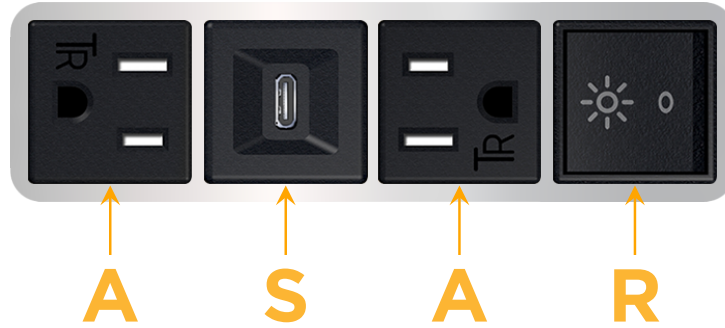

Bezel Finish: **CHROME (ABS)**

Custom Finishes Available M-POWER-4T-ASAR-CRAB

Features:

Module/Port Options:

- A** Tamper Resistant AC Receptacle
- E** USB-A & USB-C (20W)
- M** Double USB-A (Fast Charging Ports - 18W)
- H** HDMI
- 6** CAT 6
- 12** RJ 12
- X** Switched AC
- Y** 3-Way Switch (Low Voltage)
- V** USB-C (45W High Speed Charging Port)
- S** USB-C (25W High Speed Charging Port)
- R** Switched AC (Rocker Switch)
- D** Dimmer Switch

Plug:

Supplied with Low Profile Flat 45° Angle 120 VAC Plug

Optional Standard Straight 120 VAC Plug

Optional Straight 120 VAC Pass-through Plug

- CLEAN, COMPACT DESIGN
- STREAMLINED
- LOW PROFILE
- SIDE-EXITING CORDS
- PLUG & PLAY
- 6' AC CORD & PLUG (FLAT PLUG STANDARD)
- CUSTOMIZABLE CONFIGURATIONS AND FINISHES
- UL LISTED FOR MOUNTING IN FURNITURE
- 15A

M-POWER-4T

AC POWER & DATA CONNECTIVITY SOLUTION

M-POWER-4T-ASAR-CRAB

Specs:

Modules/Ports:

- A** Tamper Resistant AC Receptacle
- S** USB-C (25W High Speed Charging Port)
- R** Switched AC (Rocker Switch)