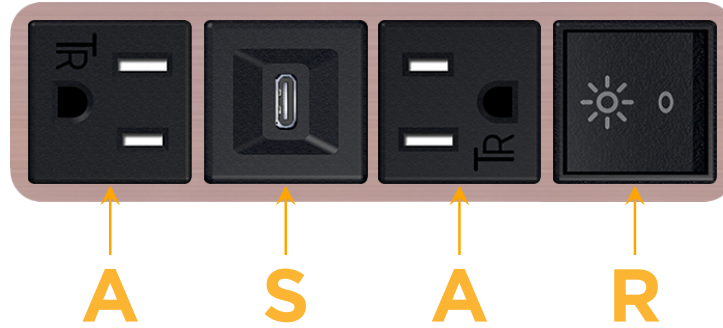

Bezel Finish: **CHAMPAGNE (ABS)**

Custom Finishes Available M-POWER-4T-ASAR-CHAB

Features:

Module/Port Options:

- A** Tamper Resistant AC Receptacle
- E** USB-A & USB-C (20W)
- M** Double USB-A (Fast Charging Ports - 18W)
- H** HDMI
- 6** CAT 6
- 12** RJ 12
- X** Switched AC
- Y** 3-Way Switch (Low Voltage)
- V** USB-C (45W High Speed Charging Port)
- S** USB-C (25W High Speed Charging Port)
- R** Switched AC (Rocker Switch)
- D** Dimmer Switch

Plug:

Supplied with Low Profile Flat 45° Angle 120 VAC Plug

Optional Standard Straight 120 VAC Plug

Optional Straight 120 VAC Pass-through Plug

- CLEAN, COMPACT DESIGN
- STREAMLINED
- LOW PROFILE
- SIDE-EXITING CORDS
- PLUG & PLAY
- 6' AC CORD & PLUG (FLAT PLUG STANDARD)
- CUSTOMIZABLE CONFIGURATIONS AND FINISHES
- UL LISTED FOR MOUNTING IN FURNITURE
- 15A

M-POWER-4T

AC POWER & DATA CONNECTIVITY SOLUTION

M-POWER-4T-ASAR-CHAB

Specs:

Modules/Ports:

- A** Tamper Resistant AC Receptacle
- S** USB-C (25W High Speed Charging Port)
- R** Switched AC (Rocker Switch)