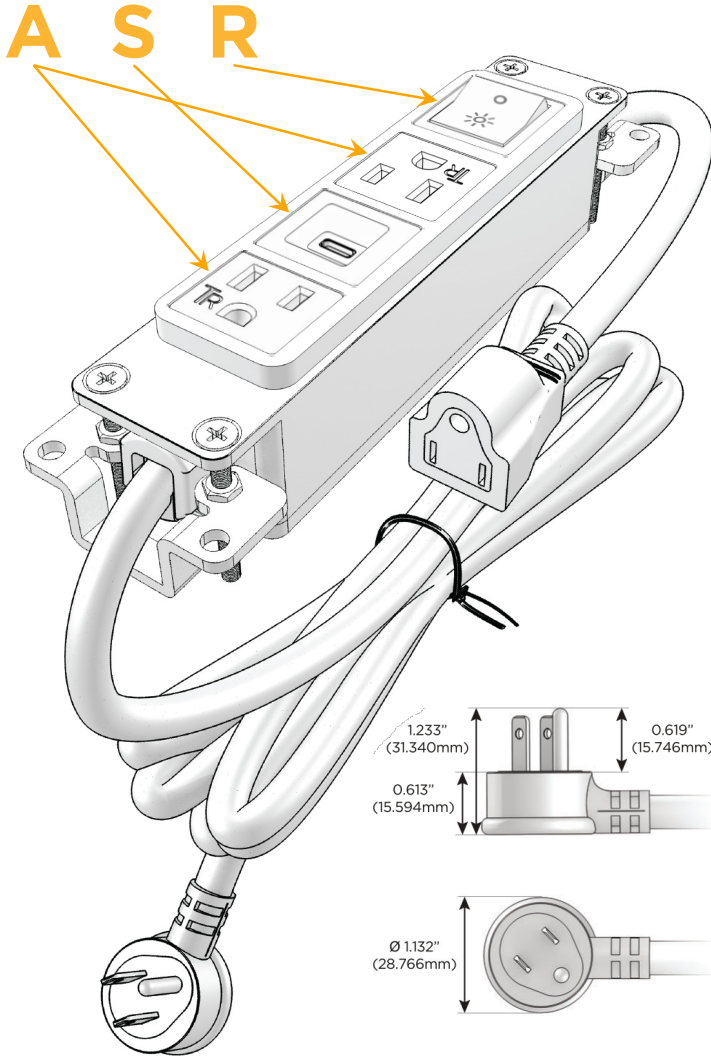

Bezel Finish: **CHAMPAGNE (ABS)**

Custom Finishes Available M-POWER-4T-ASAR-CHAB

Features:

Module/Port Options:

- A** Tamper Resistant AC Receptacle
- E** USB-A & USB-C (20W)
- M** Double USB-A (Fast Charging Ports - 18W)
- H** HDMI
- 6** CAT 6
- 12** RJ 12
- X** Switched AC
- Y** 3-Way Switch (Low Voltage)
- V** USB-C (45W High Speed Charging Port)
- S** USB-C (25W High Speed Charging Port)
- R** Switched AC (Rocker Switch)
- D** Dimmer Switch

Plug:

Supplied with Low Profile Flat 45° Angle 120 VAC Plug

Optional Standard Straight 120 VAC Plug

Optional Straight 120 VAC Pass-through Plug

- CLEAN, COMPACT DESIGN
- STREAMLINED
- LOW PROFILE
- SIDE-EXITING CORDS
- PLUG & PLAY
- 6' AC CORD & PLUG (FLAT PLUG STANDARD)
- CUSTOMIZABLE CONFIGURATIONS AND FINISHES
- UL LISTED FOR MOUNTING IN FURNITURE
- 15A

M-POWER-4T

AC POWER & DATA CONNECTIVITY SOLUTION

M-POWER-4T-ASAR-CHAB

Specs:

Modules/Ports:

- A** Tamper Resistant AC Receptacle
- S** USB-C (25W High Speed Charging Port)
- R** Switched AC (Rocker Switch)