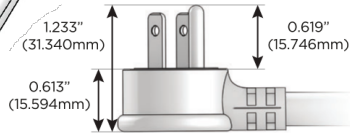

M-POWER-4T

AC POWER & DATA CONNECTIVITY SOLUTION

M-POWER-4T-ASAR-CHAB

Specs:

Modules/Ports:

- A** Tamper Resistant AC Receptacle
- S** USB-C (25W High Speed Charging Port)
- R** Switched AC (Rocker Switch)