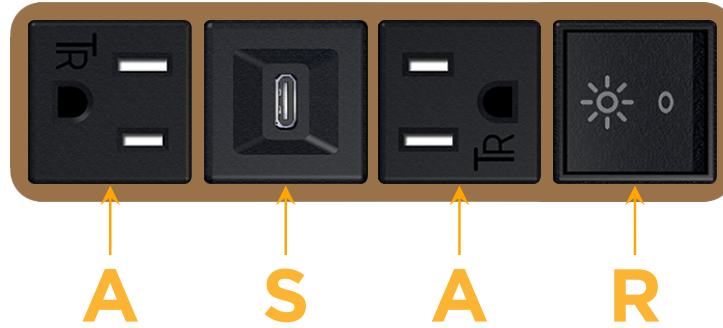

M-POWER-4T

AC POWER & DATA CONNECTIVITY SOLUTION

M-POWER-4T-ASAR-BZB

Distributed by

Mormax Company, Inc.

8 Westchester Plaza

Elmsford, NY 10523

914-699-0101

sales@mormax.com

mormax.com

Metro Light & Power's line of power & data solutions offers sophisticated design elements combined with greater ease of installation. Streamlined and low-profile, enhanced by side-exiting cords, our outlets advance the industry with their cutting edge look and feel. We believe flexibility is key, and we provide a variety of mounting options, including the ability to mount in limited spaces. Our outlets are available in many finishes and configurations, in addition to a custom color and finish capability for our clients.

Bezel Finish: **SOLID BRONZE**

Custom Finishes Available M-POWER-4T-ASAR-BZB

Features:

Module/Port Options:

- **A** Tamper Resistant AC Receptacle
- **E** USB-A & USB-C (20W)
- **M** Double USB-A (Fast Charging Ports - 18W)
- **H** HDMI
- **6** CAT 6
- **12** RJ 12
- **X** Switched AC
- **Y** 3-Way Switch (Low Voltage)
- **V** USB-C (45W High Speed Charging Port)
- **S** USB-C (25W High Speed Charging Port)
- **R** Switched AC (Rocker Switch)
- **D** Dimmer Switch

Plug:

Supplied with Low Profile Flat 45° Angle 120 VAC Plug

Optional Standard Straight 120 VAC Plug

Optional Straight 120 VAC Pass-through Plug

- CLEAN, COMPACT DESIGN
- STREAMLINED
- LOW PROFILE
- SIDE-EXITING CORDS
- PLUG & PLAY
- 6' AC CORD & PLUG (FLAT PLUG STANDARD)
- CUSTOMIZABLE CONFIGURATIONS AND FINISHES
- UL LISTED FOR MOUNTING IN FURNITURE
- 15A