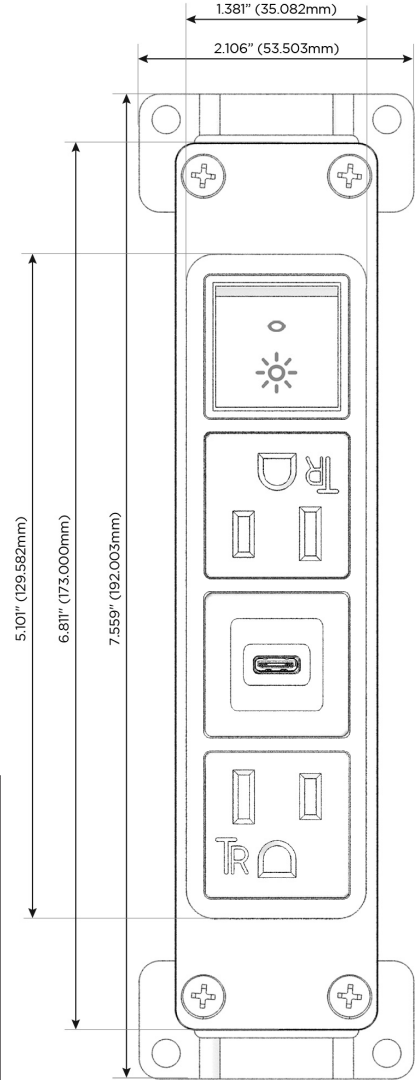

M-POWER-4T

AC POWER & DATA CONNECTIVITY SOLUTION

M-POWER-4T-ASAR-BZB

Specs:

Modules/Ports:

- **A** Tamper Resistant AC Receptacle
- **S** USB-C (25W High Speed Charging Port)
- **R** Switched AC (Rocker Switch)

TOP

Distributed by

Mormax Company, Inc.

8 Westchester Plaza

Elmsford, NY 10523

914-699-0101

sales@mormax.com

mormax.com