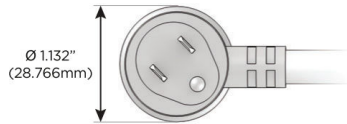

### Plug:

Supplied with Low Profile Flat 45° Angle 120 VAC Plug

Optional Standard Straight 120 VAC Plug

Optional Straight 120 VAC Pass-through Plug

- CLEAN, COMPACT DESIGN
- STREAMLINED
- LOW PROFILE
- SIDE-EXITING CORDS
- PLUG & PLAY
- 6' AC CORD & PLUG (FLAT PLUG STANDARD)
- CUSTOMIZABLE CONFIGURATIONS AND FINISHES
- UL LISTED FOR MOUNTING IN FURNITURE
- 15A

# M-POWER-4T

AC POWER & DATA CONNECTIVITY SOLUTION

M-POWER-4T-ASAR-BZB

Specs:

**Modules/Ports:**

- A** Tamper Resistant AC Receptacle
- S** USB-C (25W High Speed Charging Port)
- R** Switched AC (Rocker Switch)