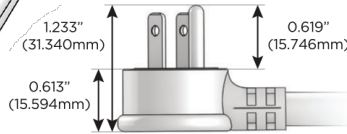

### Plug:

Supplied with Low Profile Flat 45° Angle 120 VAC Plug

Optional Standard Straight 120 VAC Plug

Optional Straight 120 VAC Pass-through Plug

- CLEAN, COMPACT DESIGN
- STREAMLINED
- LOW PROFILE
- SIDE-EXITING CORDS
- PLUG & PLAY
- 6' AC CORD & PLUG (FLAT PLUG STANDARD)
- CUSTOMIZABLE CONFIGURATIONS AND FINISHES
- UL LISTED FOR MOUNTING IN FURNITURE
- 15A

# M-POWER-4T

AC POWER & DATA CONNECTIVITY SOLUTION

M-POWER-4T-ASAR-BZB

Specs:

**Modules/Ports:**

- A** Tamper Resistant AC Receptacle
- S** USB-C (25W High Speed Charging Port)
- R** Switched AC (Rocker Switch)