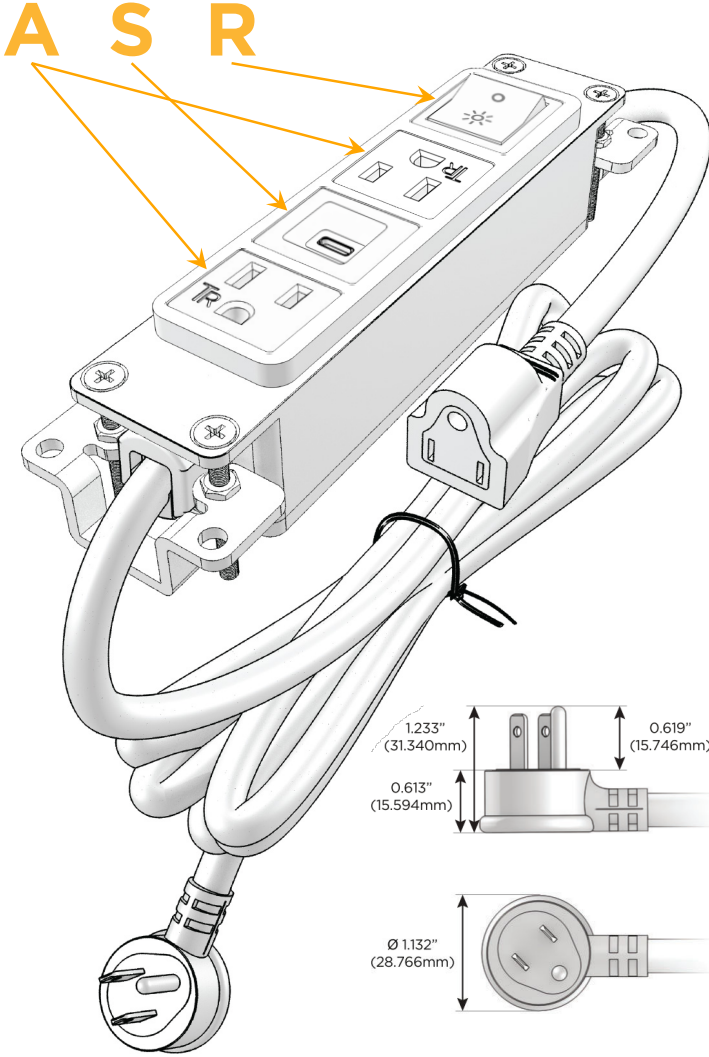

### Module/Port Options:

- A** Tamper Resistant AC Receptacle
- E** USB-A & USB-C (20W)
- M** Double USB-A (Fast Charging Ports - 18W)
- H** HDMI
- 6** CAT 6
- 12** RJ 12
- X** Switched AC
- Y** 3-Way Switch (Low Voltage)
- V** USB-C (45W High Speed Charging Port)
- S** USB-C (25W High Speed Charging Port)
- R** Switched AC (Rocker Switch)
- D** Dimmer Switch

### Plug:

Supplied with Low Profile Flat 45° Angle 120 VAC Plug

Optional Standard Straight 120 VAC Plug

Optional Straight 120 VAC Pass-through Plug

- CLEAN, COMPACT DESIGN
- STREAMLINED
- LOW PROFILE
- SIDE-EXITING CORDS
- PLUG & PLAY
- 6' AC CORD & PLUG (FLAT PLUG STANDARD)
- CUSTOMIZABLE CONFIGURATIONS AND FINISHES
- UL LISTED FOR MOUNTING IN FURNITURE
- 15A

# M-POWER-4T

AC POWER & DATA CONNECTIVITY SOLUTION

M-POWER-4T-ASAR-BZB

Specs:

**Modules/Ports:**

- A** Tamper Resistant AC Receptacle
- S** USB-C (25W High Speed Charging Port)
- R** Switched AC (Rocker Switch)