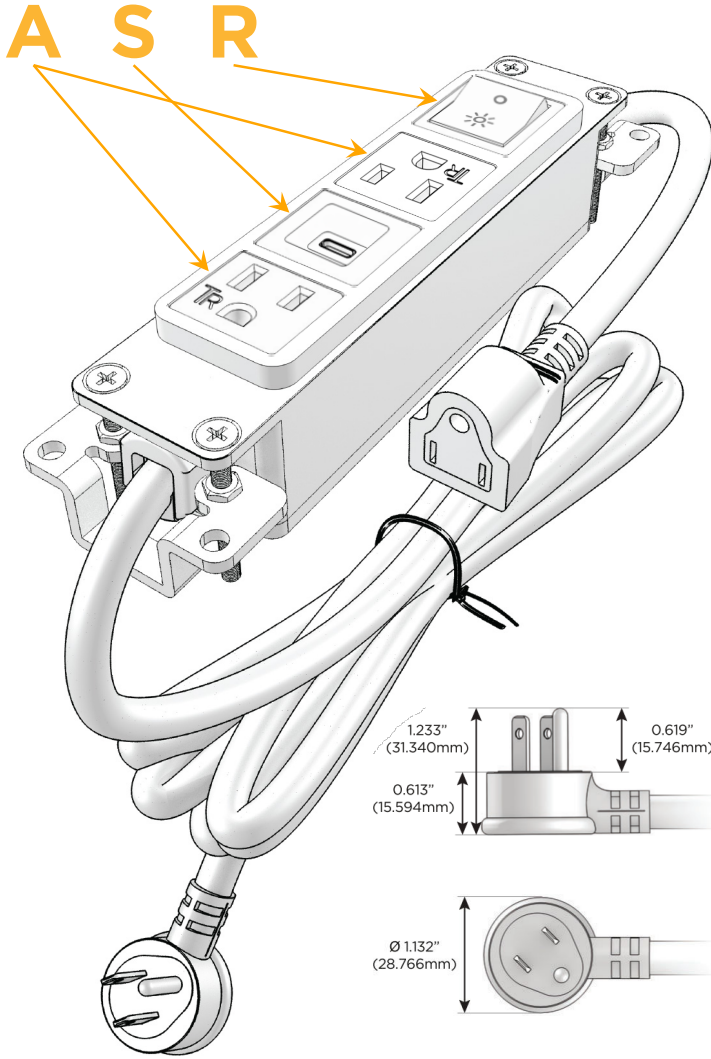

Bezel Finish: **STANDARD BRONZE (ABS)**

Custom Finishes Available M-POWER-4T-ASAR-BZAB

Features:

Module/Port Options:

- A** Tamper Resistant AC Receptacle
- E** USB-A & USB-C (20W)
- M** Double USB-A (Fast Charging Ports - 18W)
- H** HDMI
- 6** CAT 6
- 12** RJ 12
- X** Switched AC
- Y** 3-Way Switch (Low Voltage)
- V** USB-C (45W High Speed Charging Port)
- S** USB-C (25W High Speed Charging Port)
- R** Switched AC (Rocker Switch)
- D** Dimmer Switch

Plug:

Supplied with Low Profile Flat 45° Angle 120 VAC Plug

Optional Standard Straight 120 VAC Plug

Optional Straight 120 VAC Pass-through Plug

- CLEAN, COMPACT DESIGN
- STREAMLINED
- LOW PROFILE
- SIDE-EXITING CORDS
- PLUG & PLAY
- 6' AC CORD & PLUG (FLAT PLUG STANDARD)
- CUSTOMIZABLE CONFIGURATIONS AND FINISHES
- UL LISTED FOR MOUNTING IN FURNITURE
- 15A

M-POWER-4T

AC POWER & DATA CONNECTIVITY SOLUTION

M-POWER-4T-ASAR-BZAB

Specs:

Modules/Ports:

- A** Tamper Resistant AC Receptacle
- S** USB-C (25W High Speed Charging Port)
- R** Switched AC (Rocker Switch)