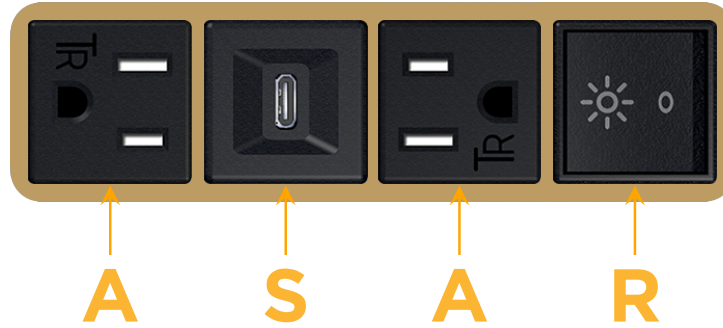

Bezel Finish: **STANDARD BRONZE (ABS)**

Custom Finishes Available M-POWER-4T-ASAR-BZAB

Features:

Module/Port Options:

- A** Tamper Resistant AC Receptacle
- E** USB-A & USB-C (20W)
- M** Double USB-A (Fast Charging Ports - 18W)
- H** HDMI
- 6** CAT 6
- 12** RJ 12
- X** Switched AC
- Y** 3-Way Switch (Low Voltage)
- V** USB-C (45W High Speed Charging Port)
- S** USB-C (25W High Speed Charging Port)
- R** Switched AC (Rocker Switch)
- D** Dimmer Switch

Plug:

Supplied with Low Profile Flat 45° Angle 120 VAC Plug

Optional Standard Straight 120 VAC Plug

Optional Straight 120 VAC Pass-through Plug

- CLEAN, COMPACT DESIGN
- STREAMLINED
- LOW PROFILE
- SIDE-EXITING CORDS
- PLUG & PLAY
- 6' AC CORD & PLUG (FLAT PLUG STANDARD)
- CUSTOMIZABLE CONFIGURATIONS AND FINISHES
- UL LISTED FOR MOUNTING IN FURNITURE
- 15A

M-POWER-4T

AC POWER & DATA CONNECTIVITY SOLUTION

M-POWER-4T-ASAR-BZAB

Specs:

Modules/Ports:

- A** Tamper Resistant AC Receptacle
- S** USB-C (25W High Speed Charging Port)
- R** Switched AC (Rocker Switch)