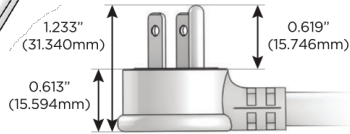

M-POWER-4T

AC POWER & DATA CONNECTIVITY SOLUTION

M-POWER-4T-ASAR-BZAB

Specs:

Modules/Ports:

- A** Tamper Resistant AC Receptacle
- S** USB-C (25W High Speed Charging Port)
- R** Switched AC (Rocker Switch)