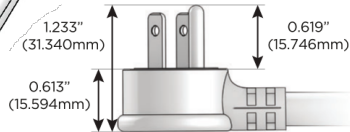

M-POWER-4T

AC POWER & DATA CONNECTIVITY SOLUTION

M-POWER-4T-ASAR-BZ5AAB

Specs:

Modules/Ports:

- A** Tamper Resistant AC Receptacle
- S** USB-C (25W High Speed Charging Port)
- R** Switched AC (Rocker Switch)