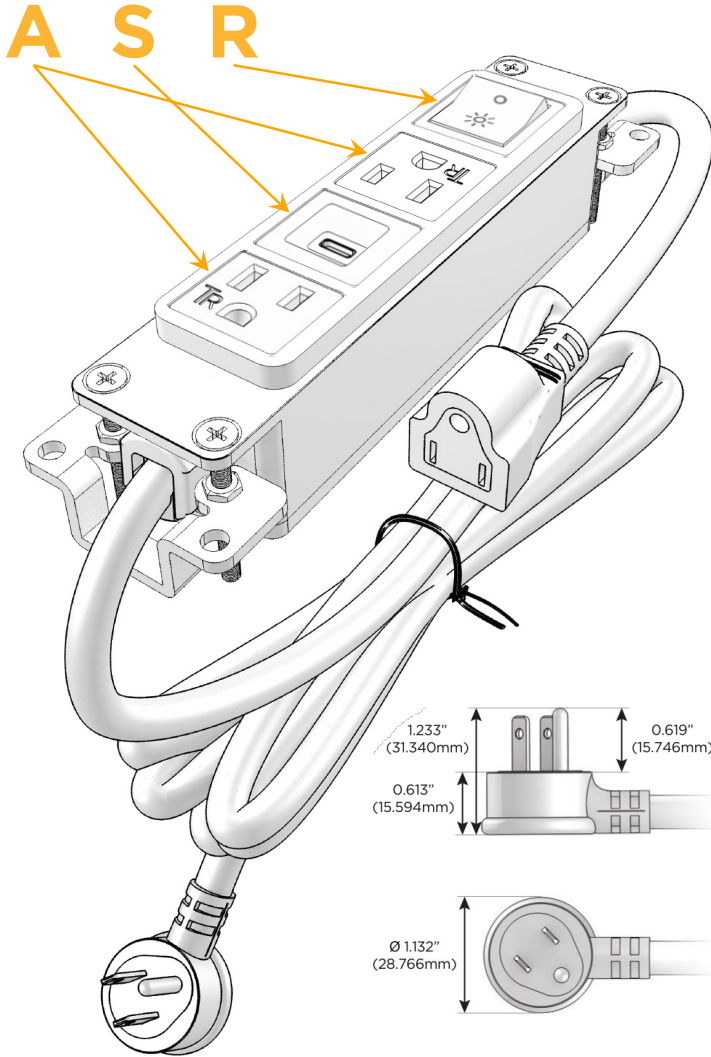

Bezel Finish: **ANTIQUED ARCHITECTURAL BRONZE (ABS)**

Custom Finishes Available M-POWER-4T-ASAR-BZ5AAB

Features:

Module/Port Options:

- A** Tamper Resistant AC Receptacle
- E** USB-A & USB-C (20W)
- M** Double USB-A (Fast Charging Ports - 18W)
- H** HDMI
- 6** CAT 6
- 12** RJ 12
- X** Switched AC
- Y** 3-Way Switch (Low Voltage)
- V** USB-C (45W High Speed Charging Port)
- S** USB-C (25W High Speed Charging Port)
- R** Switched AC (Rocker Switch)
- D** Dimmer Switch

Plug:

Supplied with Low Profile Flat 45° Angle 120 VAC Plug

Optional Standard Straight 120 VAC Plug

Optional Straight 120 VAC Pass-through Plug

- CLEAN, COMPACT DESIGN
- STREAMLINED
- LOW PROFILE
- SIDE-EXITING CORDS
- PLUG & PLAY
- 6' AC CORD & PLUG (FLAT PLUG STANDARD)
- CUSTOMIZABLE CONFIGURATIONS AND FINISHES
- UL LISTED FOR MOUNTING IN FURNITURE
- 15A

M-POWER-4T

AC POWER & DATA CONNECTIVITY SOLUTION

M-POWER-4T-ASAR-BZ5AAB

Specs:

Modules/Ports:

- A** Tamper Resistant AC Receptacle
- S** USB-C (25W High Speed Charging Port)
- R** Switched AC (Rocker Switch)