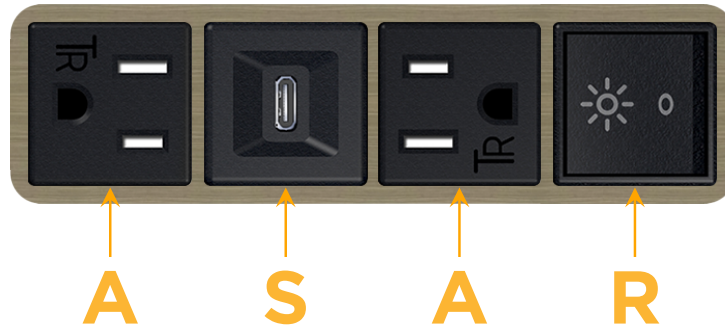

Bezel Finish: **ANTIQUED ARCHITECTURAL BRONZE (ABS)**

Custom Finishes Available M-POWER-4T-ASAR-BZ5AAB

Features:

Module/Port Options:

- A** Tamper Resistant AC Receptacle
- E** USB-A & USB-C (20W)
- M** Double USB-A (Fast Charging Ports - 18W)
- H** HDMI
- 6** CAT 6
- 12** RJ 12
- X** Switched AC
- Y** 3-Way Switch (Low Voltage)
- V** USB-C (45W High Speed Charging Port)
- S** USB-C (25W High Speed Charging Port)
- R** Switched AC (Rocker Switch)
- D** Dimmer Switch

Plug:

Supplied with Low Profile Flat 45° Angle 120 VAC Plug

Optional Standard Straight 120 VAC Plug

Optional Straight 120 VAC Pass-through Plug

- CLEAN, COMPACT DESIGN
- STREAMLINED
- LOW PROFILE
- SIDE-EXITING CORDS
- PLUG & PLAY
- 6' AC CORD & PLUG (FLAT PLUG STANDARD)
- CUSTOMIZABLE CONFIGURATIONS AND FINISHES
- UL LISTED FOR MOUNTING IN FURNITURE
- 15A

M-POWER-4T

AC POWER & DATA CONNECTIVITY SOLUTION

M-POWER-4T-ASAR-BZ5AAB

Specs:

Modules/Ports:

- A** Tamper Resistant AC Receptacle
- S** USB-C (25W High Speed Charging Port)
- R** Switched AC (Rocker Switch)