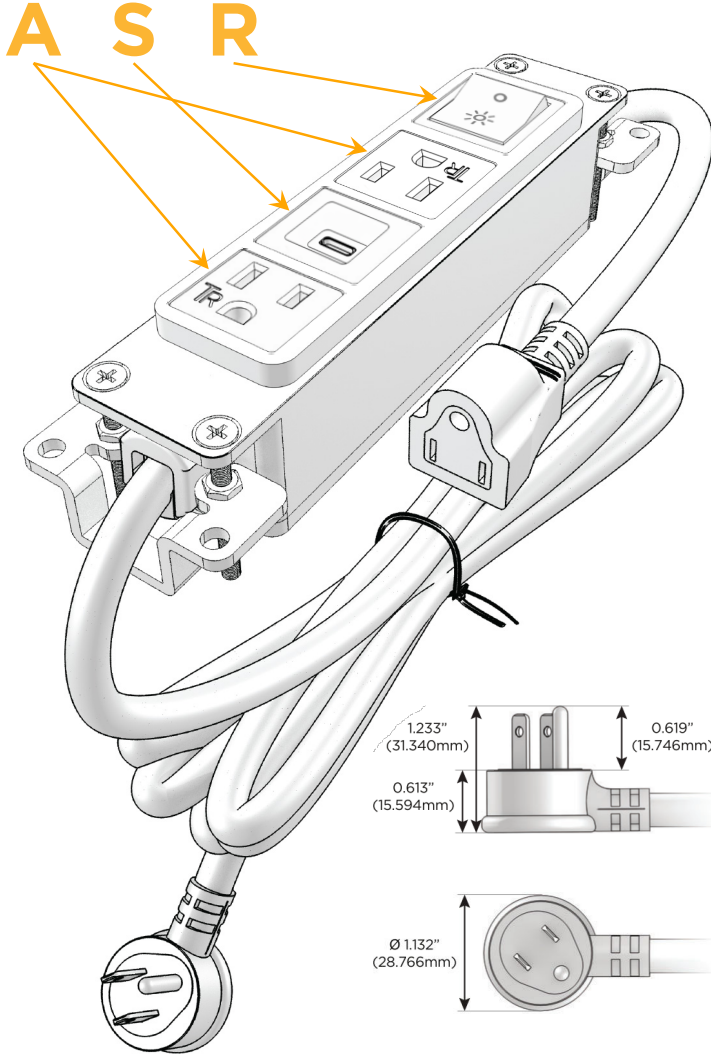

### Module/Port Options:

- A** Tamper Resistant AC Receptacle
- E** USB-A & USB-C (20W)
- M** Double USB-A (Fast Charging Ports - 18W)
- H** HDMI
- 6** CAT 6
- 12** RJ 12
- X** Switched AC
- Y** 3-Way Switch (Low Voltage)
- V** USB-C (45W High Speed Charging Port)
- S** USB-C (25W High Speed Charging Port)
- R** Switched AC (Rocker Switch)
- D** Dimmer Switch

### Plug:

Supplied with Low Profile Flat 45° Angle 120 VAC Plug

Optional Standard Straight 120 VAC Plug

Optional Straight 120 VAC Pass-through Plug

- CLEAN, COMPACT DESIGN
- STREAMLINED
- LOW PROFILE
- SIDE-EXITING CORDS
- PLUG & PLAY
- 6' AC CORD & PLUG (FLAT PLUG STANDARD)
- CUSTOMIZABLE CONFIGURATIONS AND FINISHES
- UL LISTED FOR MOUNTING IN FURNITURE
- 15A

# M-POWER-4T

AC POWER & DATA CONNECTIVITY SOLUTION

M-POWER-4T-ASAR-BZ4B

Specs:

**Modules/Ports:**

- A** Tamper Resistant AC Receptacle
- S** USB-C (25W High Speed Charging Port)
- R** Switched AC (Rocker Switch)