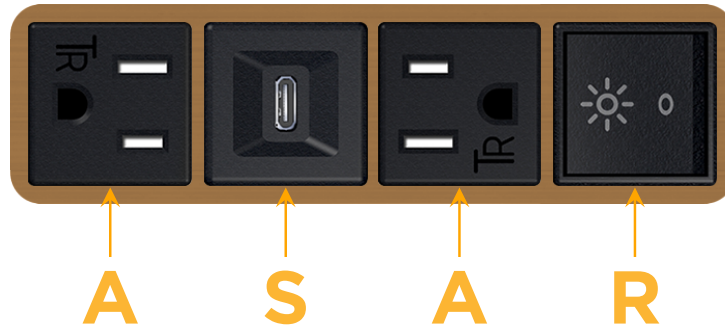

M-POWER-4T

AC POWER & DATA CONNECTIVITY SOLUTION

M-POWER-4T-ASAR-BZ4B

Distributed by

Mormax Company, Inc.

8 Westchester Plaza

Elmsford, NY 10523

914-699-0101

sales@mormax.com

mormax.com

Metro Light & Power's line of power & data solutions offers sophisticated design elements combined with greater ease of installation. Streamlined and low-profile, enhanced by side-exiting cords, our outlets advance the industry with their cutting edge look and feel. We believe flexibility is key, and we provide a variety of mounting options, including the ability to mount in limited spaces. Our outlets are available in many finishes and configurations, in addition to a custom color and finish capability for our clients.

Bezel Finish: **SOLID BRONZE BRUSHED**

Custom Finishes Available M-POWER-4T-ASAR-BZ4B

Features:

Module/Port Options:

- **A** Tamper Resistant AC Receptacle
- **E** USB-A & USB-C (20W)
- **M** Double USB-A (Fast Charging Ports - 18W)
- **H** HDMI
- **6** CAT 6
- **12** RJ 12
- **X** Switched AC
- **Y** 3-Way Switch (Low Voltage)
- **V** USB-C (45W High Speed Charging Port)
- **S** USB-C (25W High Speed Charging Port)
- **R** Switched AC (Rocker Switch)
- **D** Dimmer Switch

Plug:

Supplied with Low Profile Flat 45° Angle 120 VAC Plug

Optional Standard Straight 120 VAC Plug

Optional Straight 120 VAC Pass-through Plug

- CLEAN, COMPACT DESIGN
- STREAMLINED
- LOW PROFILE
- SIDE-EXITING CORDS
- PLUG & PLAY
- 6' AC CORD & PLUG (FLAT PLUG STANDARD)
- CUSTOMIZABLE CONFIGURATIONS AND FINISHES
- UL LISTED FOR MOUNTING IN FURNITURE
- 15A