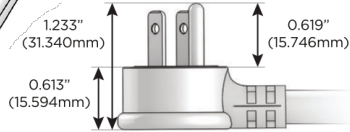

# M-POWER-4T

AC POWER & DATA CONNECTIVITY SOLUTION

M-POWER-4T-ASAR-BZ4B

Specs:

**Modules/Ports:**

- A** Tamper Resistant AC Receptacle
- S** USB-C (25W High Speed Charging Port)
- R** Switched AC (Rocker Switch)