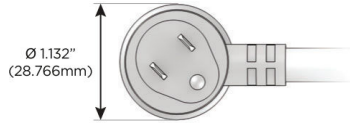

### Plug:

Supplied with Low Profile Flat 45° Angle 120 VAC Plug

Optional Standard Straight 120 VAC Plug

Optional Straight 120 VAC Pass-through Plug

- CLEAN, COMPACT DESIGN
- STREAMLINED
- LOW PROFILE
- SIDE-EXITING CORDS
- PLUG & PLAY
- 6' AC CORD & PLUG (FLAT PLUG STANDARD)
- CUSTOMIZABLE CONFIGURATIONS AND FINISHES
- UL LISTED FOR MOUNTING IN FURNITURE
- 15A

# M-POWER-4T

AC POWER & DATA CONNECTIVITY SOLUTION

M-POWER-4T-ASAR-BZ4B

Specs:

**Modules/Ports:**

- A** Tamper Resistant AC Receptacle
- S** USB-C (25W High Speed Charging Port)
- R** Switched AC (Rocker Switch)