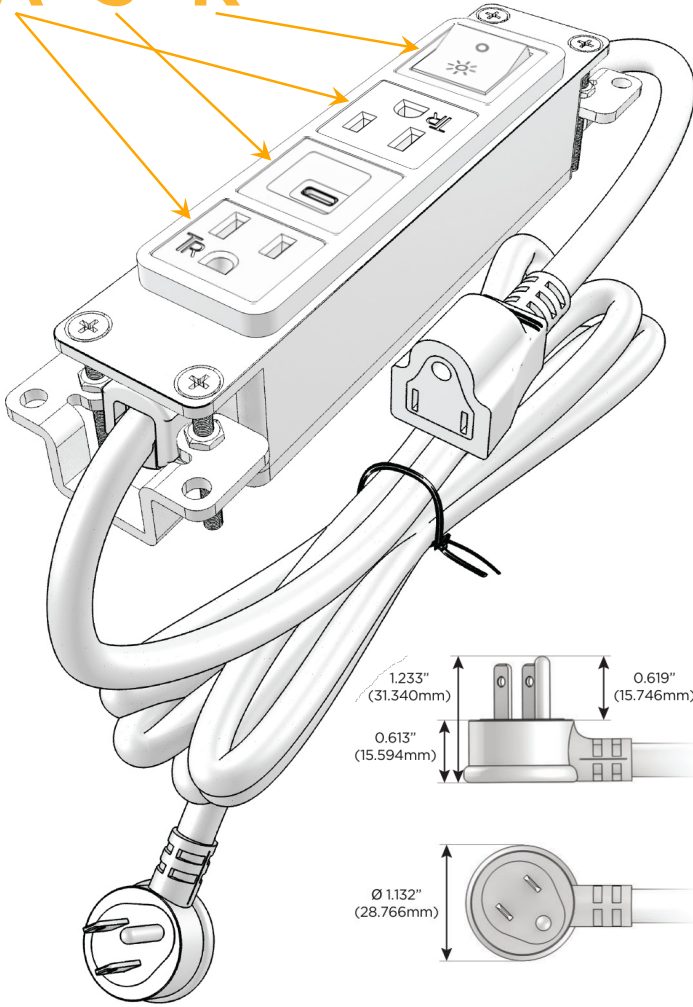

M-POWER-4T

AC POWER & DATA CONNECTIVITY SOLUTION

M-POWER-4T-ASAR-BRAB

Specs:

Modules/Ports:

- **A** Tamper Resistant AC Receptacle
- **S** USB-C (25W High Speed Charging Port)
- **R** Switched AC (Rocker Switch)

A S R