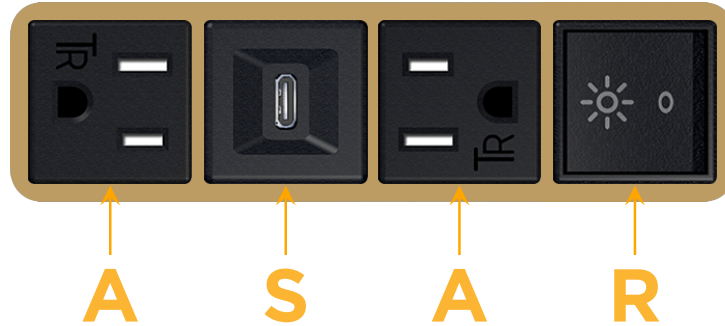

M-POWER-4T

AC POWER & DATA CONNECTIVITY SOLUTION

M-POWER-4T-ASAR-BRAB

Distributed by

Mormax Company, Inc.

8 Westchester Plaza

Elmsford, NY 10523

914-699-0101

sales@mormax.com

mormax.com

Metro Light & Power's line of power & data solutions offers sophisticated design elements combined with greater ease of installation. Streamlined and low-profile, enhanced by side-exiting cords, our outlets advance the industry with their cutting edge look and feel. We believe flexibility is key, and we provide a variety of mounting options, including the ability to mount in limited spaces. Our outlets are available in many finishes and configurations, in addition to a custom color and finish capability for our clients.

Bezel Finish: **BRASS (ABS)**

Custom Finishes Available M-POWER-4T-ASAR-BRAB

Features:

Module/Port Options:

- **A** Tamper Resistant AC Receptacle
- **E** USB-A & USB-C (20W)
- **M** Double USB-A (Fast Charging Ports - 18W)
- **H** HDMI
- **6** CAT 6
- **12** RJ 12
- **X** Switched AC
- **Y** 3-Way Switch (Low Voltage)
- **V** USB-C (45W High Speed Charging Port)
- **S** USB-C (25W High Speed Charging Port)
- **R** Switched AC (Rocker Switch)
- **D** Dimmer Switch

Plug:

Supplied with Low Profile Flat 45° Angle 120 VAC Plug

Optional Standard Straight 120 VAC Plug

Optional Straight 120 VAC Pass-through Plug

- CLEAN, COMPACT DESIGN
- STREAMLINED
- LOW PROFILE
- SIDE-EXITING CORDS
- PLUG & PLAY
- 6' AC CORD & PLUG (FLAT PLUG STANDARD)
- CUSTOMIZABLE CONFIGURATIONS AND FINISHES
- UL LISTED FOR MOUNTING IN FURNITURE
- 15A