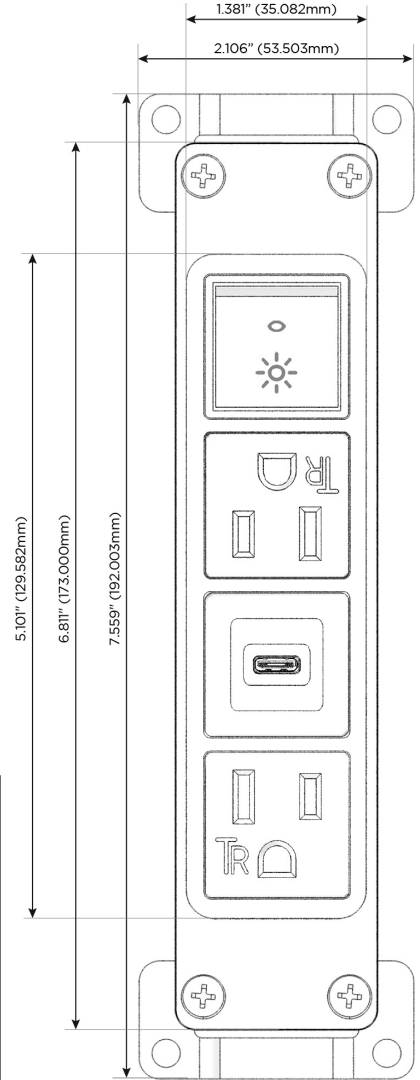

M-POWER-4T

AC POWER & DATA CONNECTIVITY SOLUTION

M-POWER-4T-ASAR-BRAB

Specs:

Modules/Ports:

- **A** Tamper Resistant AC Receptacle
- **S** USB-C (25W High Speed Charging Port)
- **R** Switched AC (Rocker Switch)

A S R

TOP

Distributed by

Mormax Company, Inc.

8 Westchester Plaza

Elmsford, NY 10523

914-699-0101

sales@mormax.com

mormax.com