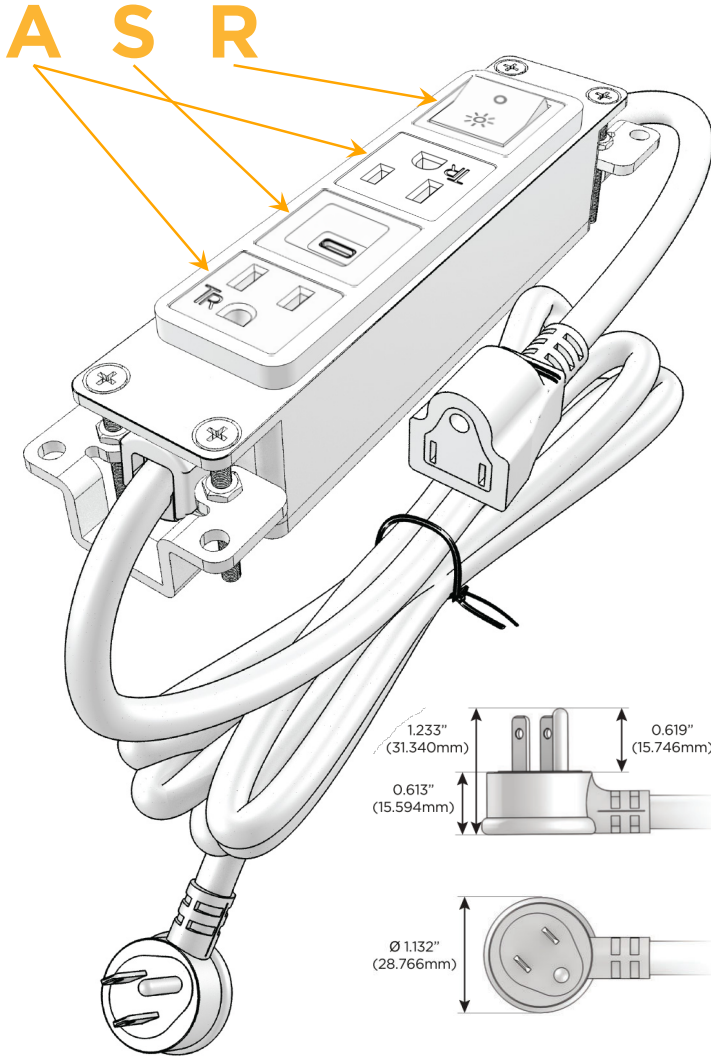

### Module/Port Options:

- A** Tamper Resistant AC Receptacle
- E** USB-A & USB-C (20W)
- M** Double USB-A (Fast Charging Ports - 18W)
- H** HDMI
- 6** CAT 6
- 12** RJ 12
- X** Switched AC
- Y** 3-Way Switch (Low Voltage)
- V** USB-C (45W High Speed Charging Port)
- S** USB-C (25W High Speed Charging Port)
- R** Switched AC (Rocker Switch)
- D** Dimmer Switch

### Plug:

Supplied with Low Profile Flat 45° Angle 120 VAC Plug

Optional Standard Straight 120 VAC Plug

Optional Straight 120 VAC Pass-through Plug

- CLEAN, COMPACT DESIGN
- STREAMLINED
- LOW PROFILE
- SIDE-EXITING CORDS
- PLUG & PLAY
- 6' AC CORD & PLUG (FLAT PLUG STANDARD)
- CUSTOMIZABLE CONFIGURATIONS AND FINISHES
- UL LISTED FOR MOUNTING IN FURNITURE
- 15A

# M-POWER-4T

AC POWER & DATA CONNECTIVITY SOLUTION

M-POWER-4T-ASAR-BRAAB

Specs:

**Modules/Ports:**

- A** Tamper Resistant AC Receptacle
- S** USB-C (25W High Speed Charging Port)
- R** Switched AC (Rocker Switch)