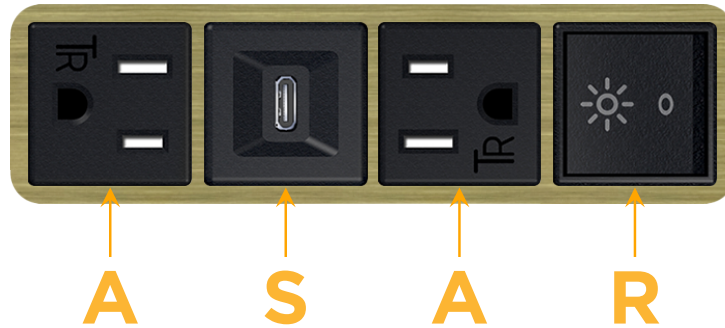

M-POWER-4T

AC POWER & DATA CONNECTIVITY SOLUTION

M-POWER-4T-ASAR-BRAAB

Distributed by

Mormax Company, Inc.

8 Westchester Plaza

Elmsford, NY 10523

914-699-0101

sales@mormax.com

mormax.com

Metro Light & Power's line of power & data solutions offers sophisticated design elements combined with greater ease of installation. Streamlined and low-profile, enhanced by side-exiting cords, our outlets advance the industry with their cutting edge look and feel. We believe flexibility is key, and we provide a variety of mounting options, including the ability to mount in limited spaces. Our outlets are available in many finishes and configurations, in addition to a custom color and finish capability for our clients.

Bezel Finish: **BRASS ANTIQUED (ABS)**

Custom Finishes Available M-POWER-4T-ASAR-BRAAB

Features:

Module/Port Options:

- **A** Tamper Resistant AC Receptacle
- **E** USB-A & USB-C (20W)
- **M** Double USB-A (Fast Charging Ports - 18W)
- **H** HDMI
- **6** CAT 6
- **12** RJ 12
- **X** Switched AC
- **Y** 3-Way Switch (Low Voltage)
- **V** USB-C (45W High Speed Charging Port)
- **S** USB-C (25W High Speed Charging Port)
- **R** Switched AC (Rocker Switch)
- **D** Dimmer Switch

Plug:

Supplied with Low Profile Flat 45° Angle 120 VAC Plug

Optional Standard Straight 120 VAC Plug

Optional Straight 120 VAC Pass-through Plug

- CLEAN, COMPACT DESIGN
- STREAMLINED
- LOW PROFILE
- SIDE-EXITING CORDS
- PLUG & PLAY
- 6' AC CORD & PLUG (FLAT PLUG STANDARD)
- CUSTOMIZABLE CONFIGURATIONS AND FINISHES
- UL LISTED FOR MOUNTING IN FURNITURE
- 15A