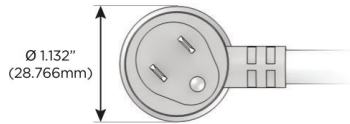

### Plug:

Supplied with Low Profile Flat 45° Angle 120 VAC Plug

Optional Standard Straight 120 VAC Plug

Optional Straight 120 VAC Pass-through Plug

- CLEAN, COMPACT DESIGN
- STREAMLINED
- LOW PROFILE
- SIDE-EXITING CORDS
- PLUG & PLAY
- 6' AC CORD & PLUG (FLAT PLUG STANDARD)
- CUSTOMIZABLE CONFIGURATIONS AND FINISHES
- UL LISTED FOR MOUNTING IN FURNITURE
- 15A

# M-POWER-4T

AC POWER & DATA CONNECTIVITY SOLUTION

M-POWER-4T-ASAR-BRAAB

Specs:

**Modules/Ports:**

- A** Tamper Resistant AC Receptacle
- S** USB-C (25W High Speed Charging Port)
- R** Switched AC (Rocker Switch)