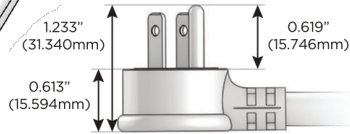

### Plug:

Supplied with Low Profile Flat 45° Angle 120 VAC Plug

Optional Standard Straight 120 VAC Plug

Optional Straight 120 VAC Pass-through Plug

- CLEAN, COMPACT DESIGN
- STREAMLINED
- LOW PROFILE
- SIDE-EXITING CORDS
- PLUG & PLAY
- 6' AC CORD & PLUG (FLAT PLUG STANDARD)
- CUSTOMIZABLE CONFIGURATIONS AND FINISHES
- UL LISTED FOR MOUNTING IN FURNITURE
- 15A

# M-POWER-4T

AC POWER & DATA CONNECTIVITY SOLUTION

M-POWER-4T-ASAR-BRAAB

Specs:

**Modules/Ports:**

- A** Tamper Resistant AC Receptacle
- S** USB-C (25W High Speed Charging Port)
- R** Switched AC (Rocker Switch)