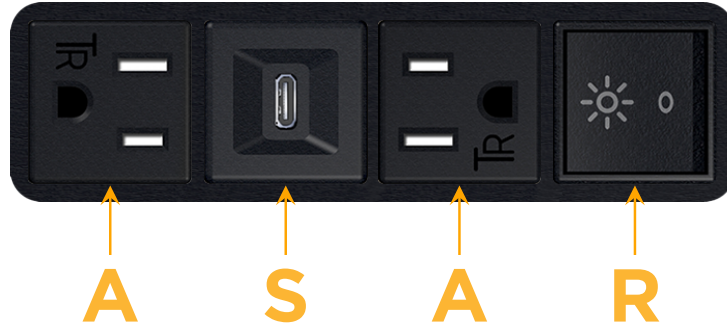

M-POWER-4T

AC POWER & DATA CONNECTIVITY SOLUTION

M-POWER-4T-ASAR-BAB

Distributed by

Mormax Company, Inc.

8 Westchester Plaza

Elmsford, NY 10523

914-699-0101

sales@mormax.com

mormax.com

Metro Light & Power's line of power & data solutions offers sophisticated design elements combined with greater ease of installation. Streamlined and low-profile, enhanced by side-exiting cords, our outlets advance the industry with their cutting edge look and feel. We believe flexibility is key, and we provide a variety of mounting options, including the ability to mount in limited spaces. Our outlets are available in many finishes and configurations, in addition to a custom color and finish capability for our clients.

Bezel Finish: **BLACK (ABS)**

Custom Finishes Available M-POWER-4T-ASAR-BAB

Features:

Module/Port Options:

- **A** Tamper Resistant AC Receptacle
- **E** USB-A & USB-C (20W)
- **M** Double USB-A (Fast Charging Ports - 18W)
- **H** HDMI
- **6** CAT 6
- **12** RJ 12
- **X** Switched AC
- **Y** 3-Way Switch (Low Voltage)
- **V** USB-C (45W High Speed Charging Port)
- **S** USB-C (25W High Speed Charging Port)
- **R** Switched AC (Rocker Switch)
- **D** Dimmer Switch

Plug:

Supplied with Low Profile Flat 45° Angle 120 VAC Plug

Optional Standard Straight 120 VAC Plug

Optional Straight 120 VAC Pass-through Plug

- CLEAN, COMPACT DESIGN
- STREAMLINED
- LOW PROFILE
- SIDE-EXITING CORDS
- PLUG & PLAY
- 6' AC CORD & PLUG (FLAT PLUG STANDARD)
- CUSTOMIZABLE CONFIGURATIONS AND FINISHES
- UL LISTED FOR MOUNTING IN FURNITURE
- 15A