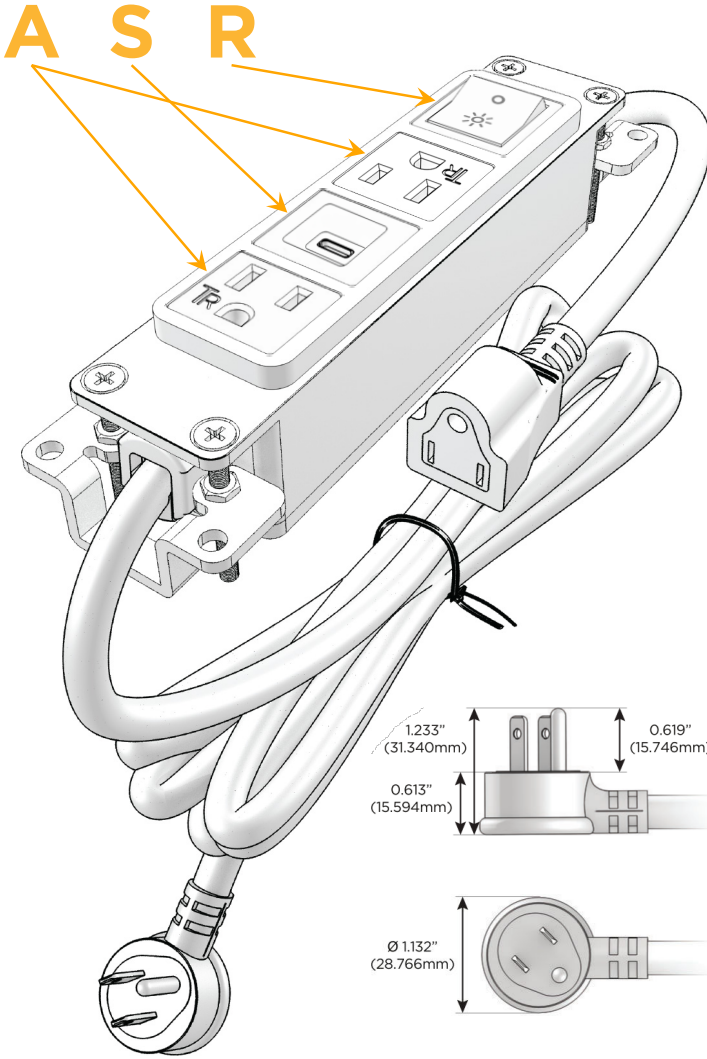

### Module/Port Options:

- A** Tamper Resistant AC Receptacle
- E** USB-A & USB-C (20W)
- M** Double USB-A (Fast Charging Ports - 18W)
- H** HDMI
- 6** CAT 6
- 12** RJ 12
- X** Switched AC
- Y** 3-Way Switch (Low Voltage)
- V** USB-C (45W High Speed Charging Port)
- S** USB-C (25W High Speed Charging Port)
- R** Switched AC (Rocker Switch)
- D** Dimmer Switch

### Plug:

Supplied with Low Profile Flat 45° Angle 120 VAC Plug

Optional Standard Straight 120 VAC Plug

Optional Straight 120 VAC Pass-through Plug

- CLEAN, COMPACT DESIGN
- STREAMLINED
- LOW PROFILE
- SIDE-EXITING CORDS
- PLUG & PLAY
- 6' AC CORD & PLUG (FLAT PLUG STANDARD)
- CUSTOMIZABLE CONFIGURATIONS AND FINISHES
- UL LISTED FOR MOUNTING IN FURNITURE
- 15A

# M-POWER-4T

AC POWER & DATA CONNECTIVITY SOLUTION

M-POWER-4T-ASAR-BAB

Specs:

**Modules/Ports:**

- A** Tamper Resistant AC Receptacle
- S** USB-C (25W High Speed Charging Port)
- R** Switched AC (Rocker Switch)