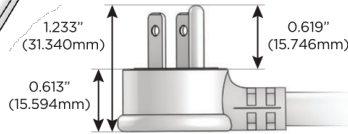

### Plug:

Supplied with Low Profile Flat 45° Angle 120 VAC Plug

Optional Standard Straight 120 VAC Plug

Optional Straight 120 VAC Pass-through Plug

- CLEAN, COMPACT DESIGN
- STREAMLINED
- LOW PROFILE
- SIDE-EXITING CORDS
- PLUG & PLAY
- 6' AC CORD & PLUG (FLAT PLUG STANDARD)
- CUSTOMIZABLE CONFIGURATIONS AND FINISHES
- UL LISTED FOR MOUNTING IN FURNITURE
- 15A

# M-POWER-4T

AC POWER & DATA CONNECTIVITY SOLUTION

M-POWER-4T-ASAR-BAB

Specs:

**Modules/Ports:**

- A** Tamper Resistant AC Receptacle
- S** USB-C (25W High Speed Charging Port)
- R** Switched AC (Rocker Switch)