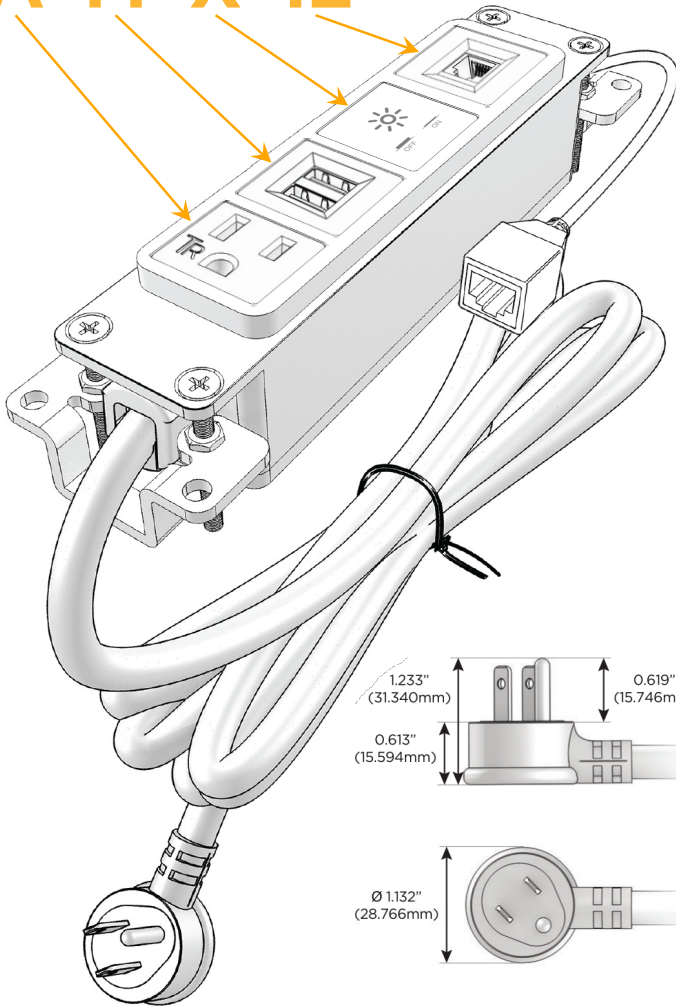

M-POWER-4T

AC POWER & DATA CONNECTIVITY SOLUTION

M-POWER-4T-AMX12-CRAB

Specs:

Modules/Ports:

- **A** Tamper Resistant AC Receptacle
- **M** Double USB-A (Fast Charging Ports - 18W)
- **X** Switched AC
- **12** RJ 12

A M X 12