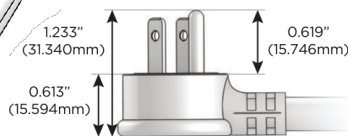

M-POWER-4T

AC POWER & DATA CONNECTIVITY SOLUTION

M-POWER-4T-AMX12-CRAB

Specs:

Modules/Ports:

- **A** Tamper Resistant AC Receptacle
- **M** Double USB-A (Fast Charging Ports - 18W)
- **X** Switched AC
- **12** RJ 12

A M X 12