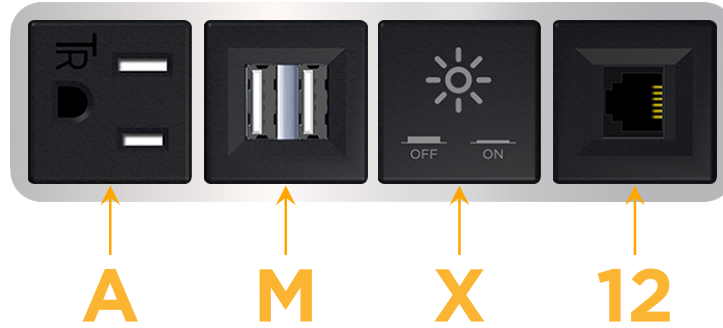

Bezel Finish: **CHROME (ABS)**
Custom Finishes Available M-POWER-4T-AMX12-CRAB

Features:

Module/Port Options:

- A** Tamper Resistant AC Receptacle
- E** USB-A & USB-C (20W)
- M** Double USB-A (Fast Charging Ports - 18W)
- H** HDMI
- 6** CAT 6
- 12** RJ 12
- X** Switched AC
- Y** 3-Way Switch (Low Voltage)
- V** USB-C (45W High Speed Charging Port)
- S** USB-C (25W High Speed Charging Port)
- R** Switched AC (Rocker Switch)
- D** Dimmer Switch

Plug:

- Supplied with Low Profile Flat 45° Angle 120 VAC Plug
- Optional Standard Straight 120 VAC Plug
- Optional Straight 120 VAC Pass-through Plug

- CLEAN, COMPACT DESIGN
- STREAMLINED
- LOW PROFILE
- SIDE-EXITING CORDS
- PLUG & PLAY
- 6' AC CORD & PLUG (FLAT PLUG STANDARD)
- CUSTOMIZABLE CONFIGURATIONS AND FINISHES
- UL LISTED FOR MOUNTING IN FURNITURE
- 15A

M-POWER-4T

AC POWER & DATA CONNECTIVITY SOLUTION

M-POWER-4T-AMX12-CRAB

Specs:

Modules/Ports:

- A** Tamper Resistant AC Receptacle
- M** Double USB-A (Fast Charging Ports - 18W)
- X** Switched AC
- 12** RJ 12