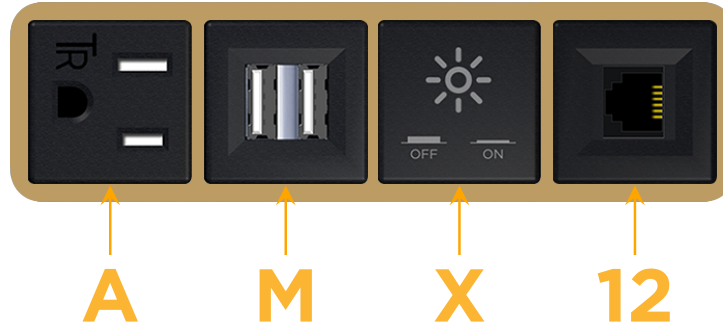

Bezel Finish: **STANDARD BRONZE (ABS)**

Custom Finishes Available M-POWER-4T-AMX12-BZAB

Features:

Module/Port Options:

- A** Tamper Resistant AC Receptacle
- E** USB-A & USB-C (20W)
- M** Double USB-A (Fast Charging Ports - 18W)
- H** HDMI
- 6** CAT 6
- 12** RJ 12
- X** Switched AC
- Y** 3-Way Switch (Low Voltage)
- V** USB-C (45W High Speed Charging Port)
- S** USB-C (25W High Speed Charging Port)
- R** Switched AC (Rocker Switch)
- D** Dimmer Switch

Plug:

Supplied with Low Profile Flat 45° Angle 120 VAC Plug

Optional Standard Straight 120 VAC Plug

Optional Straight 120 VAC Pass-through Plug

- CLEAN, COMPACT DESIGN
- STREAMLINED
- LOW PROFILE
- SIDE-EXITING CORDS
- PLUG & PLAY
- 6' AC CORD & PLUG (FLAT PLUG STANDARD)
- CUSTOMIZABLE CONFIGURATIONS AND FINISHES
- UL LISTED FOR MOUNTING IN FURNITURE
- 15A

M-POWER-4T

AC POWER & DATA CONNECTIVITY SOLUTION

M-POWER-4T-AMX12-BZAB

Specs:

Modules/Ports:

- A** Tamper Resistant AC Receptacle
- M** Double USB-A (Fast Charging Ports - 18W)
- X** Switched AC
- 12** RJ 12