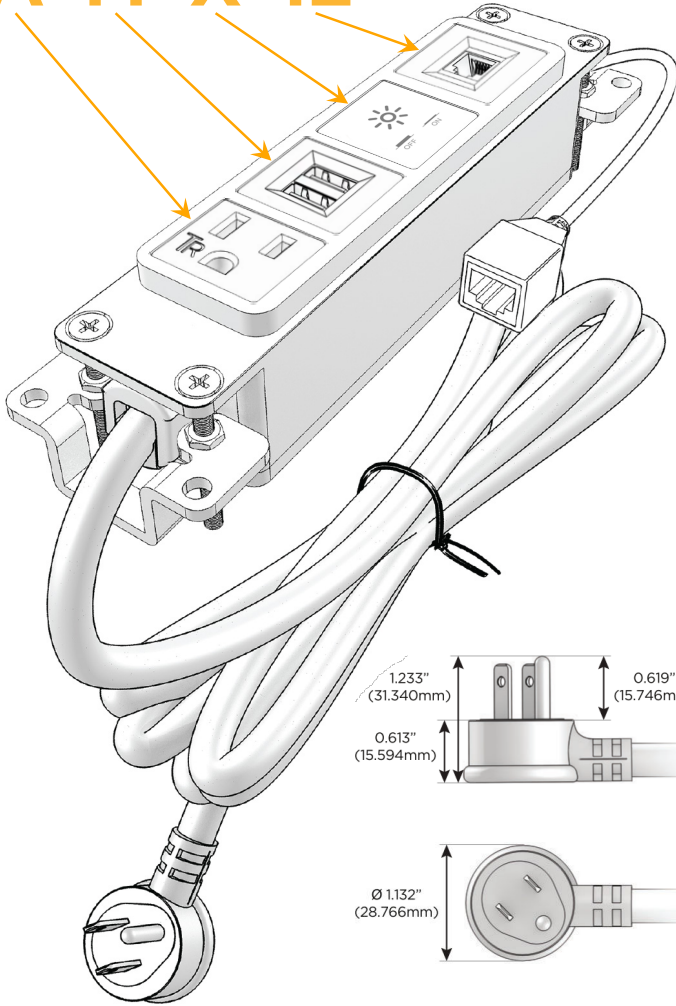

M-POWER-4T

AC POWER & DATA CONNECTIVITY SOLUTION

M-POWER-4T-AMX12-BZAB

Specs:

Modules/Ports:

- **A** Tamper Resistant AC Receptacle
- **M** Double USB-A (Fast Charging Ports - 18W)
- **X** Switched AC
- **12** RJ 12

A M X 12