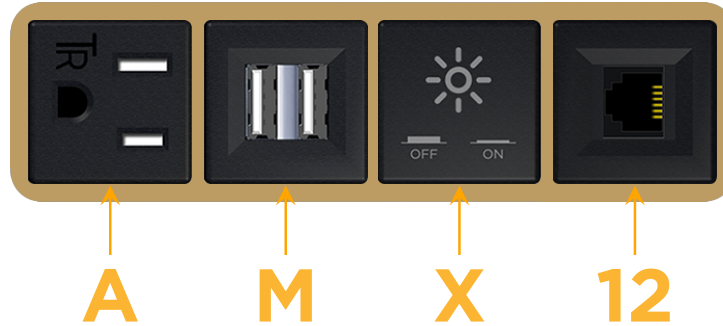

M-POWER-4T

AC POWER & DATA CONNECTIVITY SOLUTION

M-POWER-4T-AMX12-BRAB

Distributed by

Mormax Company, Inc.

8 Westchester Plaza

Elmsford, NY 10523

914-699-0101

sales@mormax.com

mormax.com

Metro Light & Power's line of power & data solutions offers sophisticated design elements combined with greater ease of installation. Streamlined and low-profile, enhanced by side-exiting cords, our outlets advance the industry with their cutting edge look and feel. We believe flexibility is key, and we provide a variety of mounting options, including the ability to mount in limited spaces. Our outlets are available in many finishes and configurations, in addition to a custom color and finish capability for our clients.

Bezel Finish: **BRASS (ABS)**

Custom Finishes Available M-POWER-4T-AMX12-BRAB

Features:

Module/Port Options:

- **A** Tamper Resistant AC Receptacle
- **E** USB-A & USB-C (20W)
- **M** Double USB-A (Fast Charging Ports - 18W)
- **H** HDMI
- **6** CAT 6
- **12** RJ 12
- **X** Switched AC
- **Y** 3-Way Switch (Low Voltage)
- **V** USB-C (45W High Speed Charging Port)
- **S** USB-C (25W High Speed Charging Port)
- **R** Switched AC (Rocker Switch)
- **D** Dimmer Switch

Plug:

Supplied with Low Profile Flat 45° Angle 120 VAC Plug

Optional Standard Straight 120 VAC Plug

Optional Straight 120 VAC Pass-through Plug

- CLEAN, COMPACT DESIGN
- STREAMLINED
- LOW PROFILE
- SIDE-EXITING CORDS
- PLUG & PLAY
- 6' AC CORD & PLUG (FLAT PLUG STANDARD)
- CUSTOMIZABLE CONFIGURATIONS AND FINISHES
- UL LISTED FOR MOUNTING IN FURNITURE
- 15A