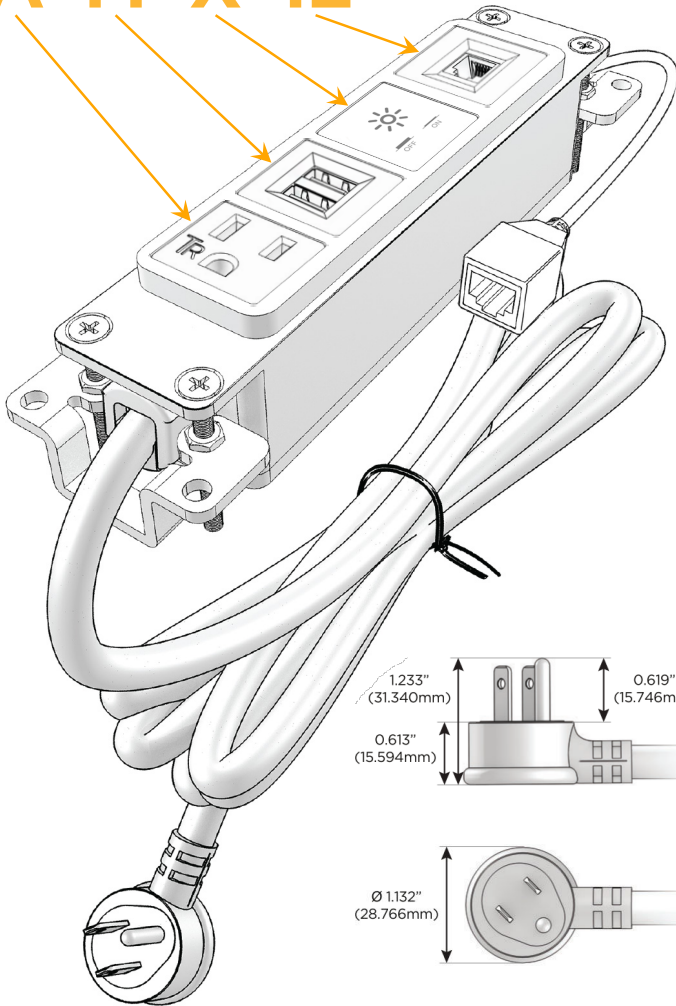

M-POWER-4T

AC POWER & DATA CONNECTIVITY SOLUTION

M-POWER-4T-AMX12-BRAB

Specs:

Modules/Ports:

- **A** Tamper Resistant AC Receptacle
- **M** Double USB-A (Fast Charging Ports - 18W)
- **X** Switched AC
- **12** RJ 12

A M X 12