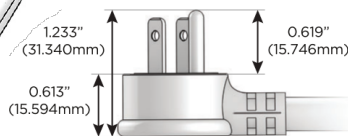

M-POWER-4T

AC POWER & DATA CONNECTIVITY SOLUTION

M-POWER-4T-AMX12-BRAB

Specs:

Modules/Ports:

- **A** Tamper Resistant AC Receptacle
- **M** Double USB-A (Fast Charging Ports - 18W)
- **X** Switched AC
- **12** RJ 12

A M X 12