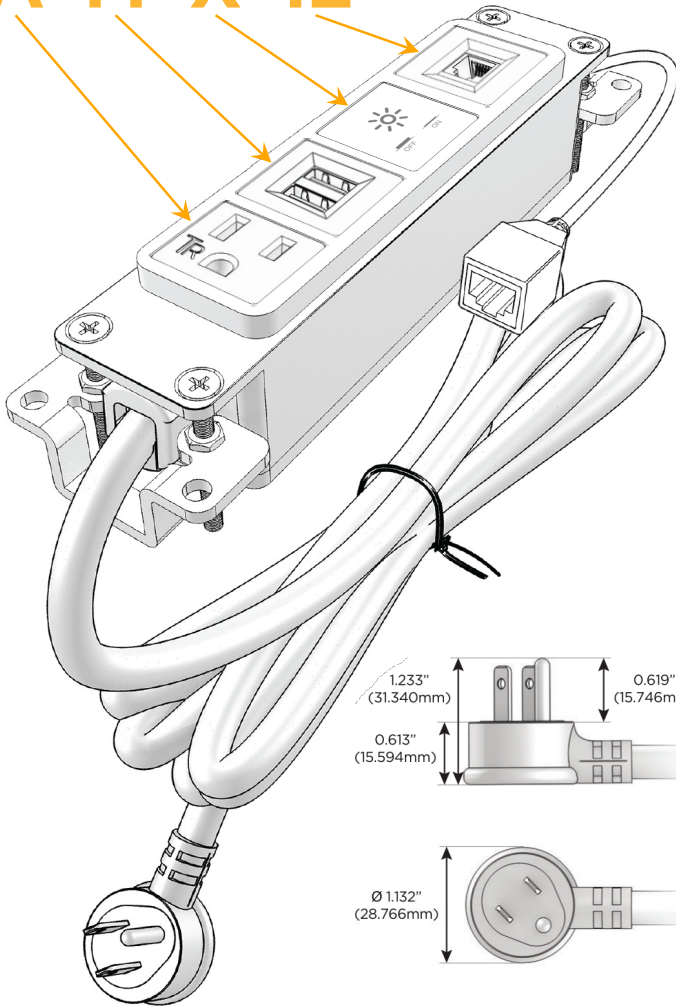

M-POWER-4T

AC POWER & DATA CONNECTIVITY SOLUTION

M-POWER-4T-AMX12-BRAAB

Specs:

Modules/Ports:

- **A** Tamper Resistant AC Receptacle
- **M** Double USB-A (Fast Charging Ports - 18W)
- **X** Switched AC
- **12** RJ 12

A M X 12