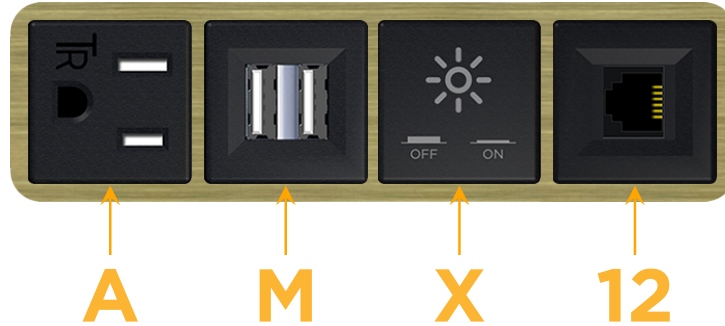

Bezel Finish: **BRASS ANTIQUED (ABS)**

Custom Finishes Available M-POWER-4T-AMX12-BRAAB

Features:

Module/Port Options:

- A** Tamper Resistant AC Receptacle
- E** USB-A & USB-C (20W)
- M** Double USB-A (Fast Charging Ports - 18W)
- H** HDMI
- 6** CAT 6
- 12** RJ 12
- X** Switched AC
- Y** 3-Way Switch (Low Voltage)
- V** USB-C (45W High Speed Charging Port)
- S** USB-C (25W High Speed Charging Port)
- R** Switched AC (Rocker Switch)
- D** Dimmer Switch

Plug:

Supplied with Low Profile Flat 45° Angle 120 VAC Plug

Optional Standard Straight 120 VAC Plug

Optional Straight 120 VAC Pass-through Plug

- CLEAN, COMPACT DESIGN
- STREAMLINED
- LOW PROFILE
- SIDE-EXITING CORDS
- PLUG & PLAY
- 6' AC CORD & PLUG (FLAT PLUG STANDARD)
- CUSTOMIZABLE CONFIGURATIONS AND FINISHES
- UL LISTED FOR MOUNTING IN FURNITURE
- 15A

M-POWER-4T

AC POWER & DATA CONNECTIVITY SOLUTION

M-POWER-4T-AMX12-BRAAB

Specs:

Modules/Ports:

- A** Tamper Resistant AC Receptacle
- M** Double USB-A (Fast Charging Ports - 18W)
- X** Switched AC
- 12** RJ 12