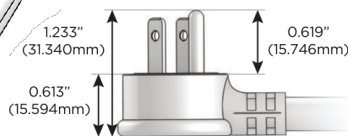

M-POWER-4T

AC POWER & DATA CONNECTIVITY SOLUTION

M-POWER-4T-AMX12-BRAAB

Specs:

Modules/Ports:

- **A** Tamper Resistant AC Receptacle
- **M** Double USB-A (Fast Charging Ports - 18W)
- **X** Switched AC
- **12** RJ 12

A M X 12