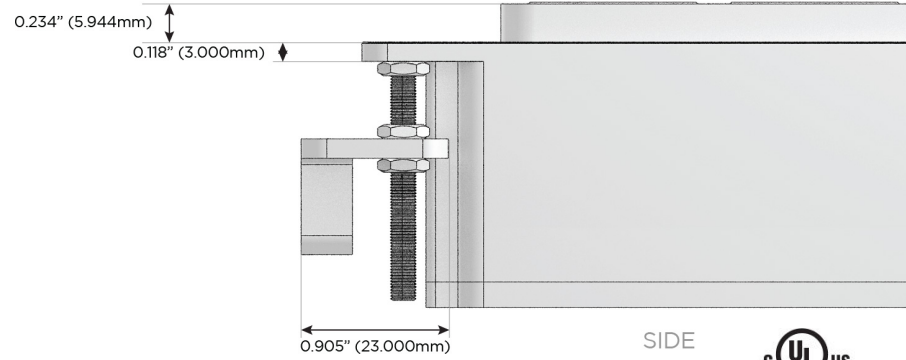

# M-POWER-4T

AC POWER & DATA CONNECTIVITY SOLUTION

M-POWER-4T-AMSR-SS8B

Specs:

**Modules/Ports:**

- A** Tamper Resistant AC Receptacle
- M** Double USB-A (Fast Charging Ports - 18W)
- S** USB-C (25W High Speed Charging Port)
- R** Switched AC (Rocker Switch)