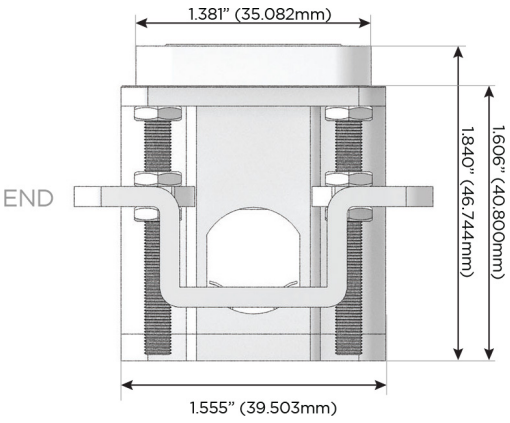

### Plug:

Supplied with Low Profile Flat 45° Angle 120 VAC Plug

Optional Standard Straight 120 VAC Plug

Optional Straight 120 VAC Pass-through Plug

- CLEAN, COMPACT DESIGN
- STREAMLINED
- LOW PROFILE
- SIDE-EXITING CORDS
- PLUG & PLAY
- 6' AC CORD & PLUG (FLAT PLUG STANDARD)
- CUSTOMIZABLE CONFIGURATIONS AND FINISHES
- UL LISTED FOR MOUNTING IN FURNITURE
- 15A

# M-POWER-4T

AC POWER & DATA CONNECTIVITY SOLUTION

M-POWER-4T-AMSR-SS8B

Specs:

**Modules/Ports:**

- A** Tamper Resistant AC Receptacle
- M** Double USB-A (Fast Charging Ports - 18W)
- S** USB-C (25W High Speed Charging Port)
- R** Switched AC (Rocker Switch)