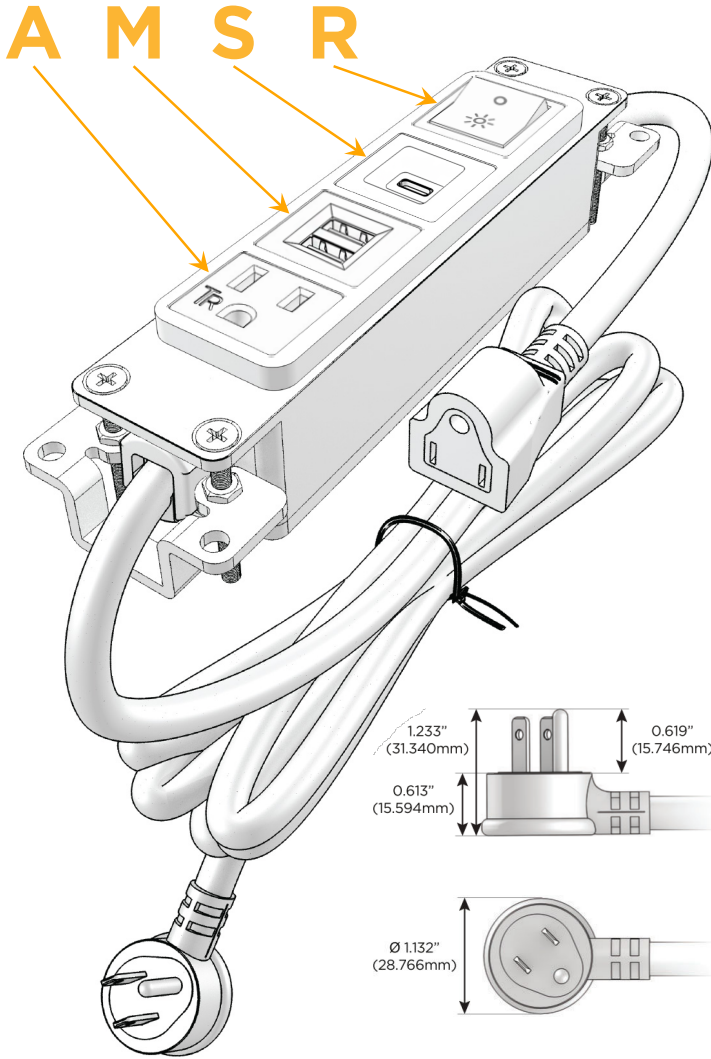

### Module/Port Options:

- A** Tamper Resistant AC Receptacle
- E** USB-A & USB-C (20W)
- M** Double USB-A (Fast Charging Ports - 18W)
- H** HDMI
- 6** CAT 6
- 12** RJ 12
- X** Switched AC
- Y** 3-Way Switch (Low Voltage)
- V** USB-C (45W High Speed Charging Port)
- S** USB-C (25W High Speed Charging Port)
- R** Switched AC (Rocker Switch)
- D** Dimmer Switch

### Plug:

Supplied with Low Profile Flat 45° Angle 120 VAC Plug

Optional Standard Straight 120 VAC Plug

Optional Straight 120 VAC Pass-through Plug

- CLEAN, COMPACT DESIGN
- STREAMLINED
- LOW PROFILE
- SIDE-EXITING CORDS
- PLUG & PLAY
- 6' AC CORD & PLUG (FLAT PLUG STANDARD)
- CUSTOMIZABLE CONFIGURATIONS AND FINISHES
- UL LISTED FOR MOUNTING IN FURNITURE
- 15A

# M-POWER-4T

AC POWER & DATA CONNECTIVITY SOLUTION

M-POWER-4T-AMSR-SS8B

Specs:

**Modules/Ports:**

- A** Tamper Resistant AC Receptacle
- M** Double USB-A (Fast Charging Ports - 18W)
- S** USB-C (25W High Speed Charging Port)
- R** Switched AC (Rocker Switch)