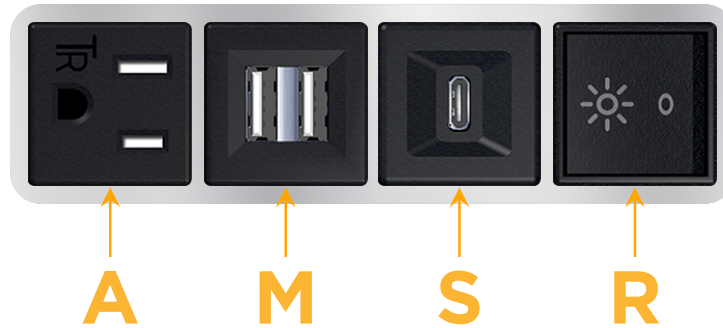

M-POWER-4T

AC POWER & DATA CONNECTIVITY SOLUTION

M-POWER-4T-AMSR-SS8B

Distributed by

Mormax Company, Inc.

8 Westchester Plaza

Elmsford, NY 10523

914-699-0101

sales@mormax.com

mormax.com

Metro Light & Power's line of power & data solutions offers sophisticated design elements combined with greater ease of installation. Streamlined and low-profile, enhanced by side-exiting cords, our outlets advance the industry with their cutting edge look and feel. We believe flexibility is key, and we provide a variety of mounting options, including the ability to mount in limited spaces. Our outlets are available in many finishes and configurations, in addition to a custom color and finish capability for our clients.

Bezel Finish: **STAINLESS STEEL MIRROR FINISH**

Custom Finishes Available M-POWER-4T-AMSR-SS8B

Features:

Module/Port Options:

- **A** Tamper Resistant AC Receptacle
- **E** USB-A & USB-C (20W)
- **M** Double USB-A (Fast Charging Ports - 18W)
- **H** HDMI
- **6** CAT 6
- **12** RJ 12
- **X** Switched AC
- **Y** 3-Way Switch (Low Voltage)
- **V** USB-C (45W High Speed Charging Port)
- **S** USB-C (25W High Speed Charging Port)
- **R** Switched AC (Rocker Switch)
- **D** Dimmer Switch

Plug:

Supplied with Low Profile Flat 45° Angle 120 VAC Plug

Optional Standard Straight 120 VAC Plug

Optional Straight 120 VAC Pass-through Plug

- CLEAN, COMPACT DESIGN
- STREAMLINED
- LOW PROFILE
- SIDE-EXITING CORDS
- PLUG & PLAY
- 6' AC CORD & PLUG (FLAT PLUG STANDARD)
- CUSTOMIZABLE CONFIGURATIONS AND FINISHES
- UL LISTED FOR MOUNTING IN FURNITURE
- 15A