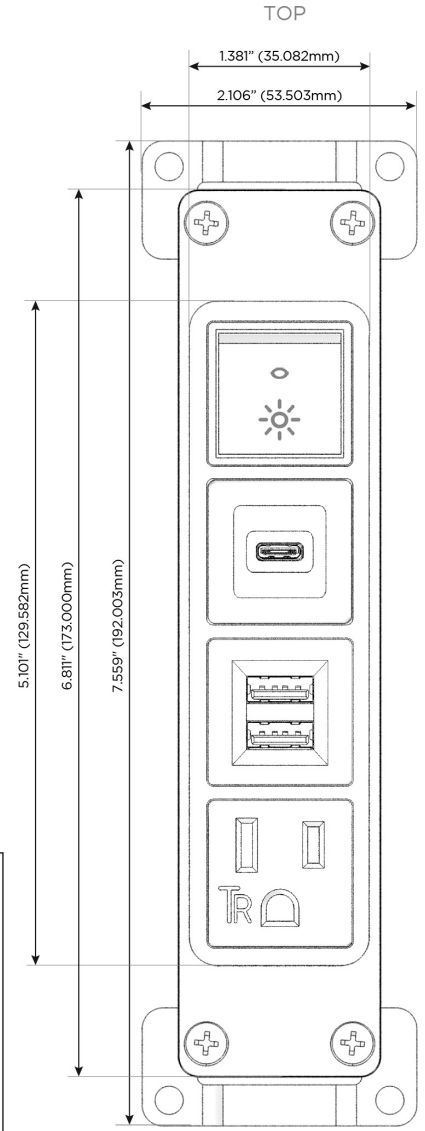

### Module/Port Options:

- A** Tamper Resistant AC Receptacle
- E** USB-A & USB-C (20W)
- M** Double USB-A (Fast Charging Ports - 18W)
- H** HDMI
- 6** CAT 6
- 12** RJ 12
- X** Switched AC
- Y** 3-Way Switch (Low Voltage)
- V** USB-C (45W High Speed Charging Port)
- S** USB-C (25W High Speed Charging Port)
- R** Switched AC (Rocker Switch)
- D** Dimmer Switch

### Plug:

Supplied with Low Profile Flat 45° Angle 120 VAC Plug

Optional Standard Straight 120 VAC Plug

Optional Straight 120 VAC Pass-through Plug

- CLEAN, COMPACT DESIGN
- STREAMLINED
- LOW PROFILE
- SIDE-EXITING CORDS
- PLUG & PLAY
- 6' AC CORD & PLUG (FLAT PLUG STANDARD)
- CUSTOMIZABLE CONFIGURATIONS AND FINISHES
- UL LISTED FOR MOUNTING IN FURNITURE
- 15A

# M-POWER-4T

AC POWER & DATA CONNECTIVITY SOLUTION

M-POWER-4T-AMSR-SS8B

Specs:

**Modules/Ports:**

- A** Tamper Resistant AC Receptacle
- M** Double USB-A (Fast Charging Ports - 18W)
- S** USB-C (25W High Speed Charging Port)
- R** Switched AC (Rocker Switch)