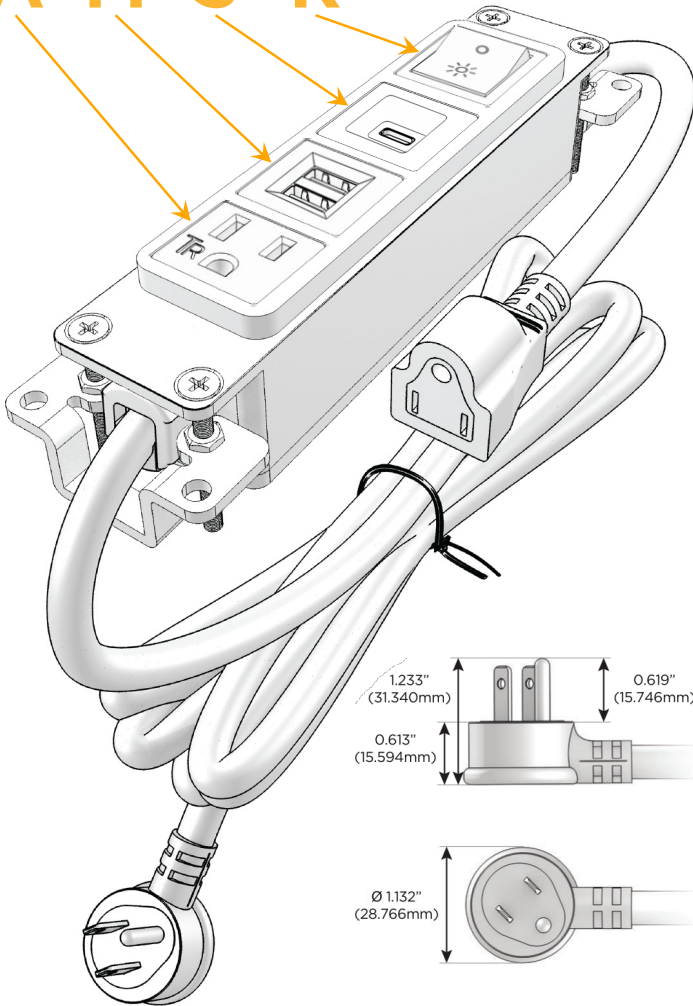

M-POWER-4T

AC POWER & DATA CONNECTIVITY SOLUTION

M-POWER-4T-AMSR-BZ5AAB

Specs:

Modules/Ports:

- **A** Tamper Resistant AC Receptacle
- **M** Double USB-A (Fast Charging Ports - 18W)
- **S** USB-C (25W High Speed Charging Port)
- **R** Switched AC (Rocker Switch)

A M S R