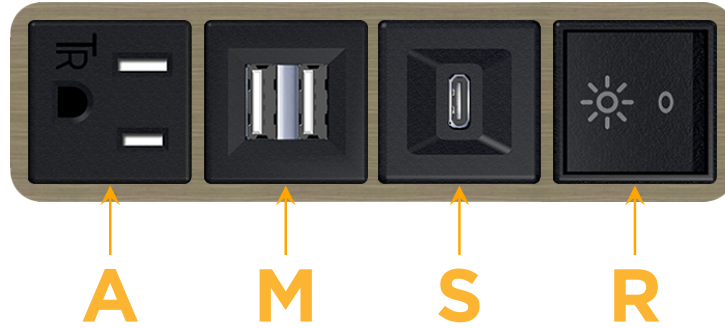

M-POWER-4T

AC POWER & DATA CONNECTIVITY SOLUTION

M-POWER-4T-AMSR-BZ5AAB

Distributed by

Mormax Company, Inc.

8 Westchester Plaza

Elmsford, NY 10523

914-699-0101

sales@mormax.com

mormax.com

Metro Light & Power's line of power & data solutions offers sophisticated design elements combined with greater ease of installation. Streamlined and low-profile, enhanced by side-exiting cords, our outlets advance the industry with their cutting edge look and feel. We believe flexibility is key, and we provide a variety of mounting options, including the ability to mount in limited spaces. Our outlets are available in many finishes and configurations, in addition to a custom color and finish capability for our clients.

Bezel Finish: **ANTIQUED ARCHITECTURAL BRONZE (ABS)**

Custom Finishes Available M-POWER-4T-AMSR-BZ5AAB

Features:

Module/Port Options:

- **A** Tamper Resistant AC Receptacle
- **E** USB-A & USB-C (20W)
- **M** Double USB-A (Fast Charging Ports - 18W)
- **H** HDMI
- **6** CAT 6
- **12** RJ 12
- **X** Switched AC
- **Y** 3-Way Switch (Low Voltage)
- **V** USB-C (45W High Speed Charging Port)
- **S** USB-C (25W High Speed Charging Port)
- **R** Switched AC (Rocker Switch)
- **D** Dimmer Switch

Plug:

- Supplied with Low Profile Flat 45° Angle 120 VAC Plug
- Optional Standard Straight 120 VAC Plug
- Optional Straight 120 VAC Pass-through Plug

- CLEAN, COMPACT DESIGN
- STREAMLINED
- LOW PROFILE
- SIDE-EXITING CORDS
- PLUG & PLAY
- 6' AC CORD & PLUG (FLAT PLUG STANDARD)
- CUSTOMIZABLE CONFIGURATIONS AND FINISHES
- UL LISTED FOR MOUNTING IN FURNITURE
- 15A