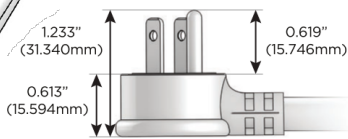

M-POWER-4T

AC POWER & DATA CONNECTIVITY SOLUTION

M-POWER-4T-AMSR-BZ5AAB

Specs:

Modules/Ports:

- **A** Tamper Resistant AC Receptacle
- **M** Double USB-A (Fast Charging Ports - 18W)
- **S** USB-C (25W High Speed Charging Port)
- **R** Switched AC (Rocker Switch)

A M S R