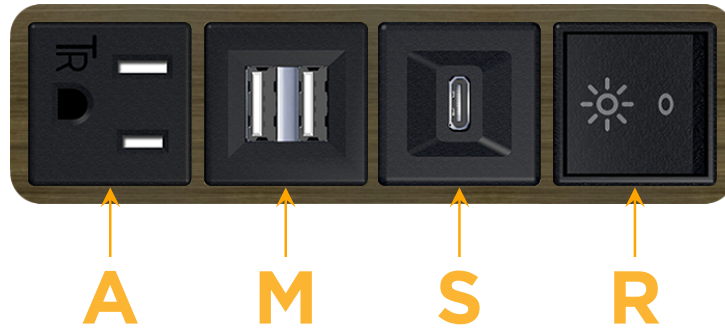

Bezel Finish: **SPECIAL ANTIQUE BRONZE (ABS)**

Custom Finishes Available M-POWER-4T-AMSR-APAB

Features:

Module/Port Options:

- A** Tamper Resistant AC Receptacle
- E** USB-A & USB-C (20W)
- M** Double USB-A (Fast Charging Ports - 18W)
- H** HDMI
- 6** CAT 6
- 12** RJ 12
- X** Switched AC
- Y** 3-Way Switch (Low Voltage)
- V** USB-C (45W High Speed Charging Port)
- S** USB-C (25W High Speed Charging Port)
- R** Switched AC (Rocker Switch)
- D** Dimmer Switch

Plug:

Supplied with Low Profile Flat 45° Angle 120 VAC Plug

Optional Standard Straight 120 VAC Plug

Optional Straight 120 VAC Pass-through Plug

- CLEAN, COMPACT DESIGN
- STREAMLINED
- LOW PROFILE
- SIDE-EXITING CORDS
- PLUG & PLAY
- 6' AC CORD & PLUG (FLAT PLUG STANDARD)
- CUSTOMIZABLE CONFIGURATIONS AND FINISHES
- UL LISTED FOR MOUNTING IN FURNITURE
- 15A

M-POWER-4T

AC POWER & DATA CONNECTIVITY SOLUTION

M-POWER-4T-AMSR-APAB

Specs:

Modules/Ports:

- A** Tamper Resistant AC Receptacle
- M** Double USB-A (Fast Charging Ports - 18W)
- S** USB-C (25W High Speed Charging Port)
- R** Switched AC (Rocker Switch)