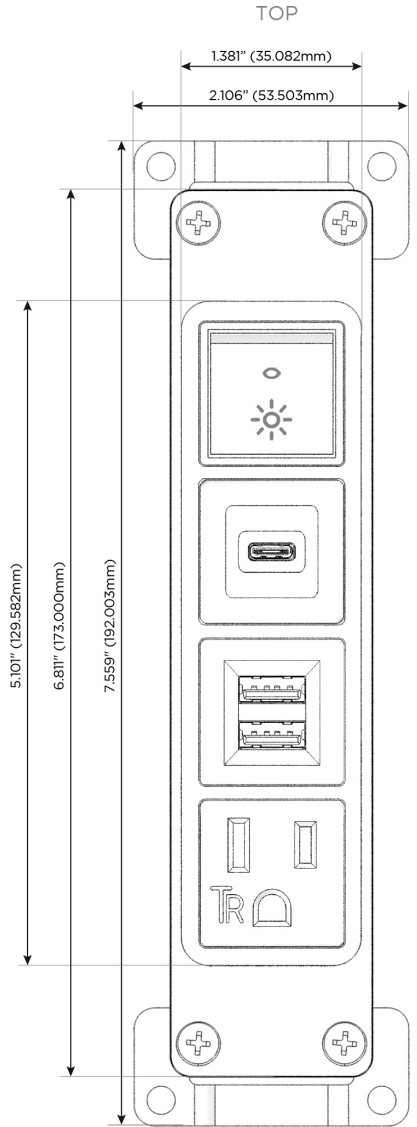

Bezel Finish: **SPECIAL ANTIQUE BRONZE (ABS)**

Custom Finishes Available M-POWER-4T-AMSR-APAB

Features:

Module/Port Options:

- A** Tamper Resistant AC Receptacle
- E** USB-A & USB-C (20W)
- M** Double USB-A (Fast Charging Ports - 18W)
- H** HDMI
- 6** CAT 6
- 12** RJ 12
- X** Switched AC
- Y** 3-Way Switch (Low Voltage)
- V** USB-C (45W High Speed Charging Port)
- S** USB-C (25W High Speed Charging Port)
- R** Switched AC (Rocker Switch)
- D** Dimmer Switch

Plug:

Supplied with Low Profile Flat 45° Angle 120 VAC Plug

Optional Standard Straight 120 VAC Plug

Optional Straight 120 VAC Pass-through Plug

- CLEAN, COMPACT DESIGN
- STREAMLINED
- LOW PROFILE
- SIDE-EXITING CORDS
- PLUG & PLAY
- 6' AC CORD & PLUG (FLAT PLUG STANDARD)
- CUSTOMIZABLE CONFIGURATIONS AND FINISHES
- UL LISTED FOR MOUNTING IN FURNITURE
- 15A

M-POWER-4T

AC POWER & DATA CONNECTIVITY SOLUTION

M-POWER-4T-AMSR-APAB

Specs:

Modules/Ports:

- A** Tamper Resistant AC Receptacle
- M** Double USB-A (Fast Charging Ports - 18W)
- S** USB-C (25W High Speed Charging Port)
- R** Switched AC (Rocker Switch)