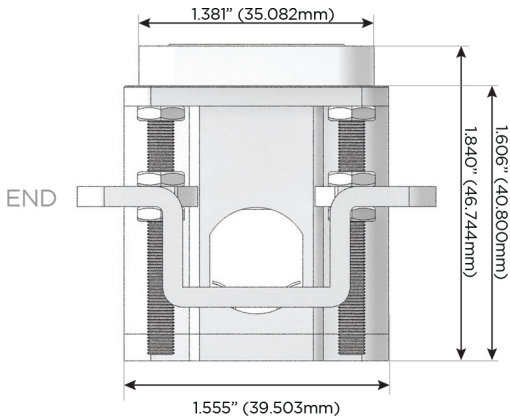

Plug:

Supplied with Low Profile Flat 45° Angle 120 VAC Plug

Optional Standard Straight 120 VAC Plug

Optional Straight 120 VAC Pass-through Plug

- CLEAN, COMPACT DESIGN
- STREAMLINED
- LOW PROFILE
- SIDE-EXITING CORDS
- PLUG & PLAY
- 6' AC CORD & PLUG (FLAT PLUG STANDARD)
- CUSTOMIZABLE CONFIGURATIONS AND FINISHES
- UL LISTED FOR MOUNTING IN FURNITURE
- 15A

M-POWER-4T

AC POWER & DATA CONNECTIVITY SOLUTION

M-POWER-4T-AMSR-APAB

Specs:

Modules/Ports:

- A** Tamper Resistant AC Receptacle
- M** Double USB-A (Fast Charging Ports - 18W)
- S** USB-C (25W High Speed Charging Port)
- R** Switched AC (Rocker Switch)