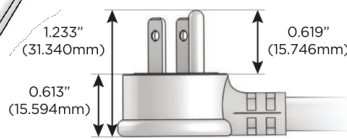

Plug:

Supplied with Low Profile Flat 45° Angle 120 VAC Plug

Optional Standard Straight 120 VAC Plug

Optional Straight 120 VAC Pass-through Plug

- CLEAN, COMPACT DESIGN
- STREAMLINED
- LOW PROFILE
- SIDE-EXITING CORDS
- PLUG & PLAY
- 6' AC CORD & PLUG (FLAT PLUG STANDARD)
- CUSTOMIZABLE CONFIGURATIONS AND FINISHES
- UL LISTED FOR MOUNTING IN FURNITURE
- 15A

M-POWER-4T

AC POWER & DATA CONNECTIVITY SOLUTION

M-POWER-4T-AMSR-APAB

Specs:

Modules/Ports:

- A** Tamper Resistant AC Receptacle
- M** Double USB-A (Fast Charging Ports - 18W)
- S** USB-C (25W High Speed Charging Port)
- R** Switched AC (Rocker Switch)