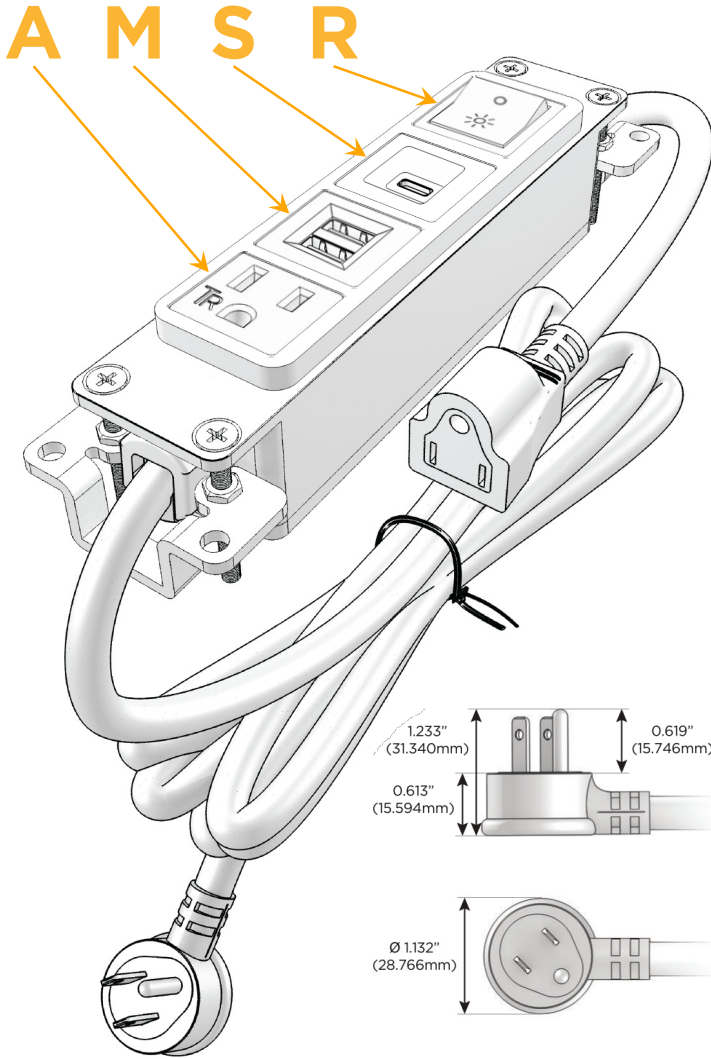

Bezel Finish: **SPECIAL ANTIQUE BRONZE (ABS)**

Custom Finishes Available M-POWER-4T-AMSR-APAB

Features:

Module/Port Options:

- A** Tamper Resistant AC Receptacle
- E** USB-A & USB-C (20W)
- M** Double USB-A (Fast Charging Ports - 18W)
- H** HDMI
- 6** CAT 6
- 12** RJ 12
- X** Switched AC
- Y** 3-Way Switch (Low Voltage)
- V** USB-C (45W High Speed Charging Port)
- S** USB-C (25W High Speed Charging Port)
- R** Switched AC (Rocker Switch)
- D** Dimmer Switch

Plug:

Supplied with Low Profile Flat 45° Angle 120 VAC Plug

Optional Standard Straight 120 VAC Plug

Optional Straight 120 VAC Pass-through Plug

- CLEAN, COMPACT DESIGN
- STREAMLINED
- LOW PROFILE
- SIDE-EXITING CORDS
- PLUG & PLAY
- 6' AC CORD & PLUG (FLAT PLUG STANDARD)
- CUSTOMIZABLE CONFIGURATIONS AND FINISHES
- UL LISTED FOR MOUNTING IN FURNITURE
- 15A

M-POWER-4T

AC POWER & DATA CONNECTIVITY SOLUTION

M-POWER-4T-AMSR-APAB

Specs:

Modules/Ports:

- A** Tamper Resistant AC Receptacle
- M** Double USB-A (Fast Charging Ports - 18W)
- S** USB-C (25W High Speed Charging Port)
- R** Switched AC (Rocker Switch)