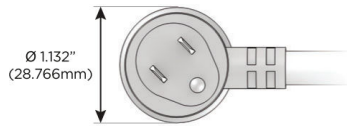

Plug:

Supplied with Low Profile Flat 45° Angle 120 VAC Plug

Optional Standard Straight 120 VAC Plug

Optional Straight 120 VAC Pass-through Plug

- CLEAN, COMPACT DESIGN
- STREAMLINED
- LOW PROFILE
- SIDE-EXITING CORDS
- PLUG & PLAY
- 6' AC CORD & PLUG (FLAT PLUG STANDARD)
- CUSTOMIZABLE CONFIGURATIONS AND FINISHES
- UL LISTED FOR MOUNTING IN FURNITURE
- 15A

M-POWER-4T

AC POWER & DATA CONNECTIVITY SOLUTION

M-POWER-4T-AMSR-APAB

Specs:

Modules/Ports:

- A** Tamper Resistant AC Receptacle
- M** Double USB-A (Fast Charging Ports - 18W)
- S** USB-C (25W High Speed Charging Port)
- R** Switched AC (Rocker Switch)