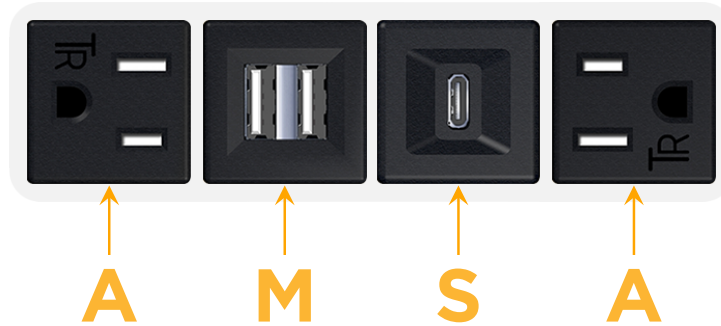

M-POWER-4T

AC POWER & DATA CONNECTIVITY SOLUTION

M-POWER-4T-AMSA-WAB

Distributed by

Mormax Company, Inc.

8 Westchester Plaza

Elmsford, NY 10523

914-699-0101

sales@mormax.com

mormax.com

Metro Light & Power's line of power & data solutions offers sophisticated design elements combined with greater ease of installation. Streamlined and low-profile, enhanced by side-exiting cords, our outlets advance the industry with their cutting edge look and feel. We believe flexibility is key, and we provide a variety of mounting options, including the ability to mount in limited spaces. Our outlets are available in many finishes and configurations, in addition to a custom color and finish capability for our clients.

Bezel Finish: **WHITE (ABS)**

Custom Finishes Available M-POWER-4T-AMSA-WAB

Features:

Module/Port Options:

- **A** Tamper Resistant AC Receptacle
- **E** USB-A & USB-C (20W)
- **M** Double USB-A (Fast Charging Ports - 18W)
- **H** HDMI
- **6** CAT 6
- **12** RJ 12
- **X** Switched AC
- **Y** 3-Way Switch (Low Voltage)
- **V** USB-C (45W High Speed Charging Port)
- **S** USB-C (25W High Speed Charging Port)
- **R** Switched AC (Rocker Switch)
- **D** Dimmer Switch

Plug:

Supplied with Low Profile Flat 45° Angle 120 VAC Plug

Optional Standard Straight 120 VAC Plug

Optional Straight 120 VAC Pass-through Plug

- CLEAN, COMPACT DESIGN
- STREAMLINED
- LOW PROFILE
- SIDE-EXITING CORDS
- PLUG & PLAY
- 6' AC CORD & PLUG (FLAT PLUG STANDARD)
- CUSTOMIZABLE CONFIGURATIONS AND FINISHES
- UL LISTED FOR MOUNTING IN FURNITURE
- 15A