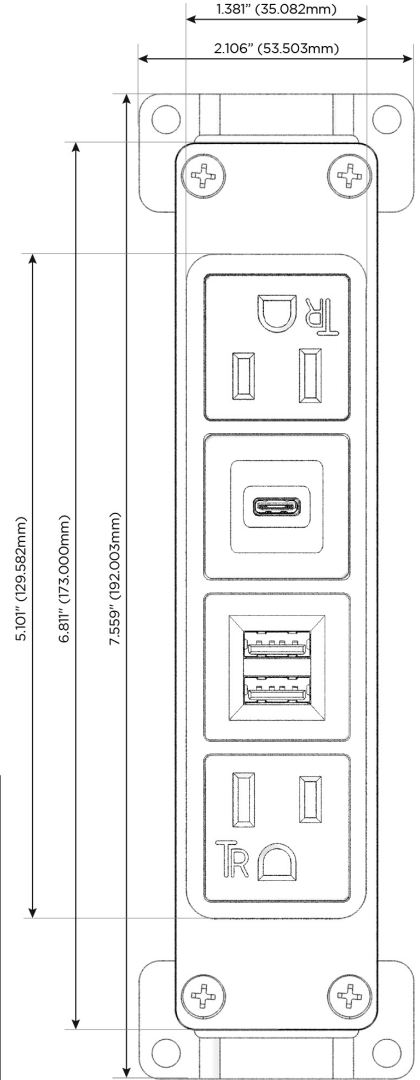

M-POWER-4T

AC POWER & DATA CONNECTIVITY SOLUTION

M-POWER-4T-AMSA-WAB

Specs:

Modules/Ports:

- **A** Tamper Resistant AC Receptacle
- **M** Double USB-A (Fast Charging Ports - 18W)
- **S** USB-C (25W High Speed Charging Port)

A M S

TOP

Distributed by

Mormax Company, Inc.

8 Westchester Plaza

Elmsford, NY 10523

914-699-0101

sales@mormax.com

mormax.com