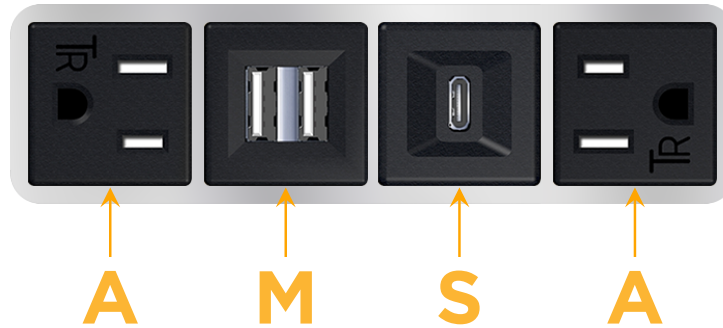

M-POWER-4T

AC POWER & DATA CONNECTIVITY SOLUTION

M-POWER-4T-AMSA-SS8B

Distributed by

Mormax Company, Inc.

8 Westchester Plaza

Elmsford, NY 10523

914-699-0101

sales@mormax.com

mormax.com

Metro Light & Power's line of power & data solutions offers sophisticated design elements combined with greater ease of installation. Streamlined and low-profile, enhanced by side-exiting cords, our outlets advance the industry with their cutting edge look and feel. We believe flexibility is key, and we provide a variety of mounting options, including the ability to mount in limited spaces. Our outlets are available in many finishes and configurations, in addition to a custom color and finish capability for our clients.

Bezel Finish: **STAINLESS STEEL MIRROR FINISH**

Custom Finishes Available M-POWER-4T-AMSA-SS8B

Features:

Module/Port Options:

- **A** Tamper Resistant AC Receptacle
- **E** USB-A & USB-C (20W)
- **M** Double USB-A (Fast Charging Ports - 18W)
- **H** HDMI
- **6** CAT 6
- **12** RJ 12
- **X** Switched AC
- **Y** 3-Way Switch (Low Voltage)
- **V** USB-C (45W High Speed Charging Port)
- **S** USB-C (25W High Speed Charging Port)
- **R** Switched AC (Rocker Switch)
- **D** Dimmer Switch

Plug:

Supplied with Low Profile Flat 45° Angle 120 VAC Plug

Optional Standard Straight 120 VAC Plug

Optional Straight 120 VAC Pass-through Plug

- CLEAN, COMPACT DESIGN
- STREAMLINED
- LOW PROFILE
- SIDE-EXITING CORDS
- PLUG & PLAY
- 6' AC CORD & PLUG (FLAT PLUG STANDARD)
- CUSTOMIZABLE CONFIGURATIONS AND FINISHES
- UL LISTED FOR MOUNTING IN FURNITURE
- 15A