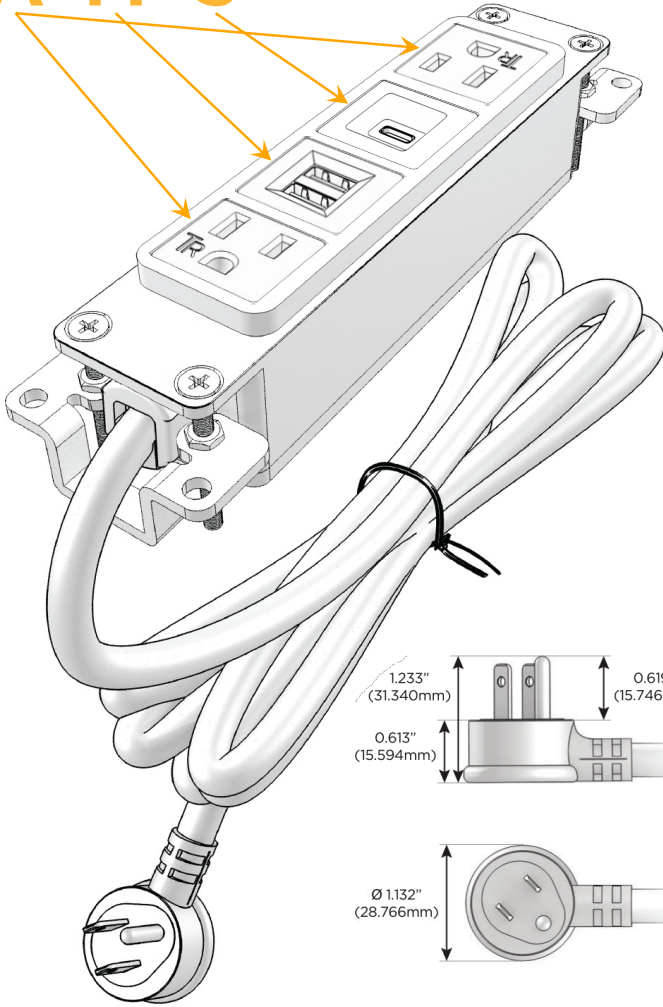

M-POWER-4T

AC POWER & DATA CONNECTIVITY SOLUTION

M-POWER-4T-AMSA-SS8B

Specs:

Modules/Ports:

- **A** Tamper Resistant AC Receptacle
- **M** Double USB-A (Fast Charging Ports - 18W)
- **S** USB-C (25W High Speed Charging Port)

A M S