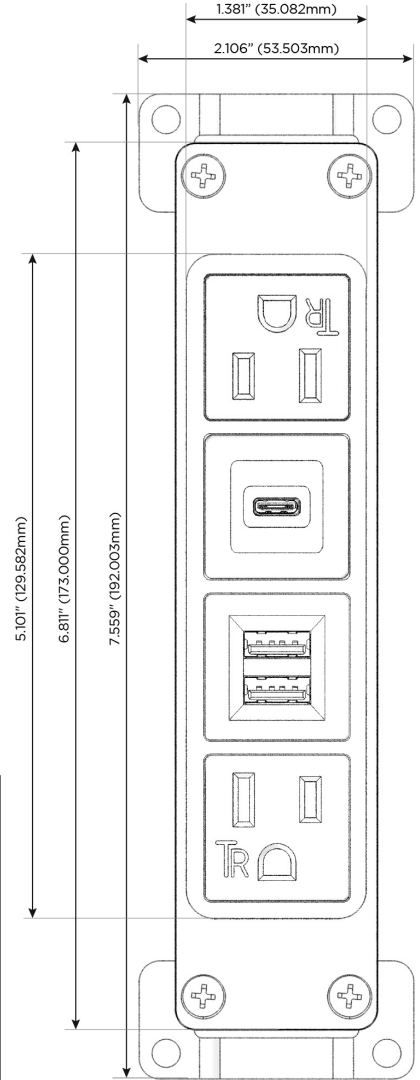

M-POWER-4T

AC POWER & DATA CONNECTIVITY SOLUTION

M-POWER-4T-AMSA-SS8B

Specs:

Modules/Ports:

- **A** Tamper Resistant AC Receptacle
- **M** Double USB-A (Fast Charging Ports - 18W)
- **S** USB-C (25W High Speed Charging Port)

A M S

TOP

Distributed by

Mormax Company, Inc.

8 Westchester Plaza

Elmsford, NY 10523

914-699-0101

sales@mormax.com

mormax.com