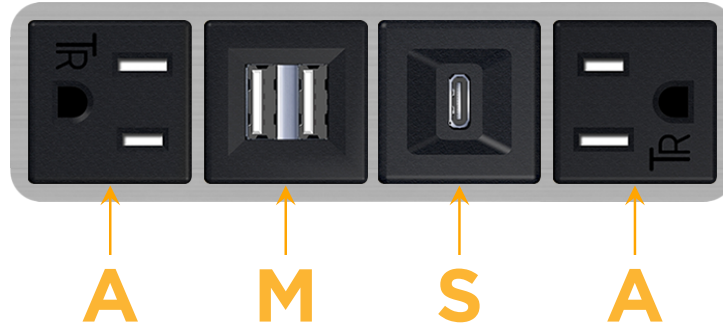

M-POWER-4T

AC POWER & DATA CONNECTIVITY SOLUTION

M-POWER-4T-AMSA-SS4AB

Distributed by

Mormax Company, Inc.

8 Westchester Plaza

Elmsford, NY 10523

914-699-0101

sales@mormax.com

mormax.com

Metro Light & Power's line of power & data solutions offers sophisticated design elements combined with greater ease of installation. Streamlined and low-profile, enhanced by side-exiting cords, our outlets advance the industry with their cutting edge look and feel. We believe flexibility is key, and we provide a variety of mounting options, including the ability to mount in limited spaces. Our outlets are available in many finishes and configurations, in addition to a custom color and finish capability for our clients.

Bezel Finish: **BRUSHED STAINLESS (ABS)**

Custom Finishes Available M-POWER-4T-AMSA-SS4AB

Features:

Module/Port Options:

- **A** Tamper Resistant AC Receptacle
- **E** USB-A & USB-C (20W)
- **M** Double USB-A (Fast Charging Ports - 18W)
- **H** HDMI
- **6** CAT 6
- **12** RJ 12
- **X** Switched AC
- **Y** 3-Way Switch (Low Voltage)
- **V** USB-C (45W High Speed Charging Port)
- **S** USB-C (25W High Speed Charging Port)
- **R** Switched AC (Rocker Switch)
- **D** Dimmer Switch

Plug:

Supplied with Low Profile Flat 45° Angle 120 VAC Plug

Optional Standard Straight 120 VAC Plug

Optional Straight 120 VAC Pass-through Plug

- CLEAN, COMPACT DESIGN
- STREAMLINED
- LOW PROFILE
- SIDE-EXITING CORDS
- PLUG & PLAY
- 6' AC CORD & PLUG (FLAT PLUG STANDARD)
- CUSTOMIZABLE CONFIGURATIONS AND FINISHES
- UL LISTED FOR MOUNTING IN FURNITURE
- 15A