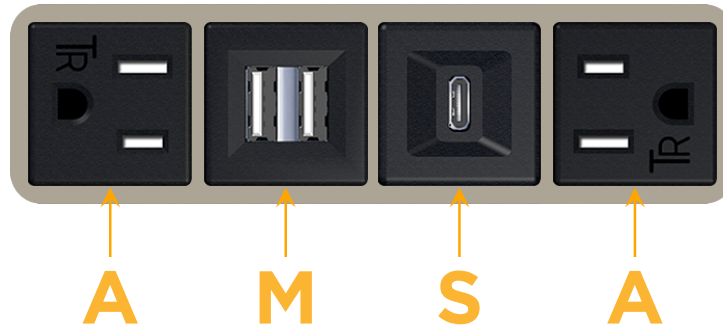

Bezel Finish: **SATIN NICKEL (ABS)**

Custom Finishes Available M-POWER-4T-AMSA-SAB

Features:

Module/Port Options:

- A** Tamper Resistant AC Receptacle
- E** USB-A & USB-C (20W)
- M** Double USB-A (Fast Charging Ports - 18W)
- H** HDMI
- 6** CAT 6
- 12** RJ 12
- X** Switched AC
- Y** 3-Way Switch (Low Voltage)
- V** USB-C (45W High Speed Charging Port)
- S** USB-C (25W High Speed Charging Port)
- R** Switched AC (Rocker Switch)
- D** Dimmer Switch

Plug:

Supplied with Low Profile Flat 45° Angle 120 VAC Plug

Optional Standard Straight 120 VAC Plug

Optional Straight 120 VAC Pass-through Plug

- CLEAN, COMPACT DESIGN
- STREAMLINED
- LOW PROFILE
- SIDE-EXITING CORDS
- PLUG & PLAY
- 6' AC CORD & PLUG (FLAT PLUG STANDARD)
- CUSTOMIZABLE CONFIGURATIONS AND FINISHES
- UL LISTED FOR MOUNTING IN FURNITURE
- 15A

M-POWER-4T

AC POWER & DATA CONNECTIVITY SOLUTION

M-POWER-4T-AMSA-SAB

Specs:

Modules/Ports:

- A** Tamper Resistant AC Receptacle
- M** Double USB-A (Fast Charging Ports - 18W)
- S** USB-C (25W High Speed Charging Port)