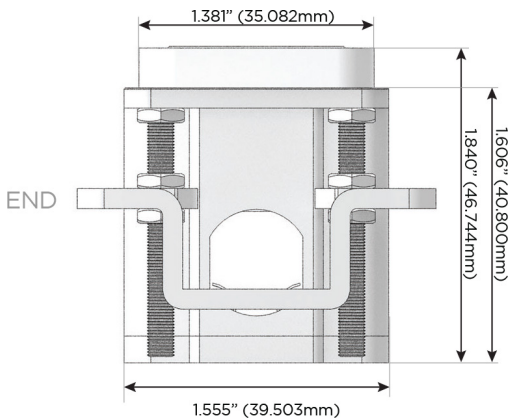

M-POWER-4T

AC POWER & DATA CONNECTIVITY SOLUTION

M-POWER-4T-AMSA-SAB

Specs:

Modules/Ports:

- **A** Tamper Resistant AC Receptacle
- **M** Double USB-A (Fast Charging Ports - 18W)
- **S** USB-C (25W High Speed Charging Port)

A M S

TOP

Distributed by

Mormax Company, Inc.

8 Westchester Plaza

Elmsford, NY 10523

914-699-0101

sales@mormax.com

mormax.com