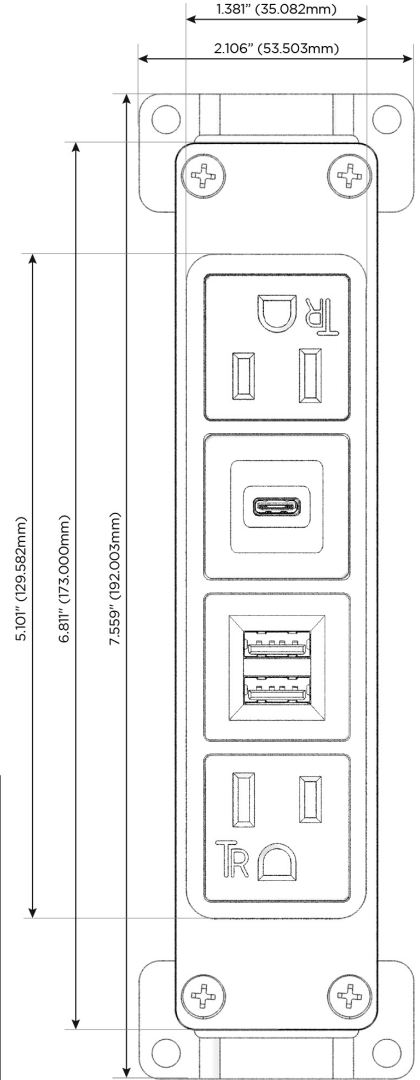

M-POWER-4T

AC POWER & DATA CONNECTIVITY SOLUTION

M-POWER-4T-AMSA-SAB

Specs:

Modules/Ports:

- **A** Tamper Resistant AC Receptacle
- **M** Double USB-A (Fast Charging Ports - 18W)
- **S** USB-C (25W High Speed Charging Port)

A M S

TOP

Distributed by

Mormax Company, Inc.

8 Westchester Plaza

Elmsford, NY 10523

914-699-0101

sales@mormax.com

mormax.com