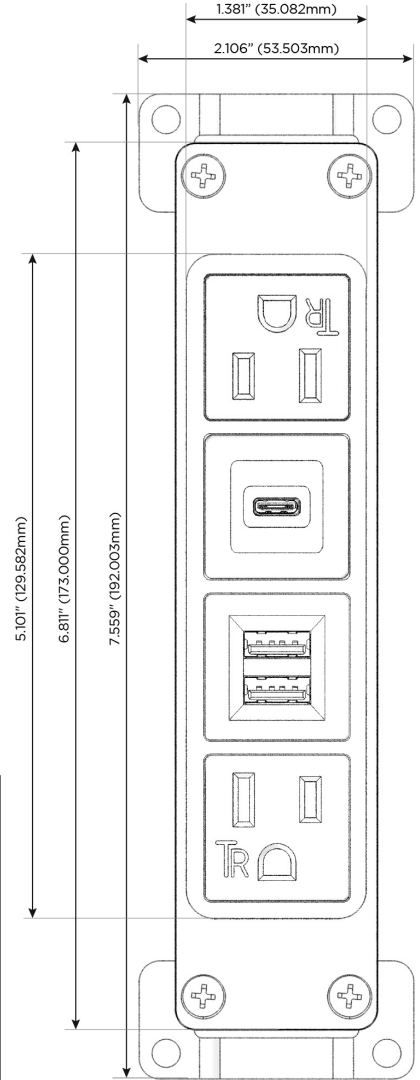

M-POWER-4T

AC POWER & DATA CONNECTIVITY SOLUTION

M-POWER-4T-AMSA-S3AB

Specs:

Modules/Ports:

- **A** Tamper Resistant AC Receptacle
- **M** Double USB-A (Fast Charging Ports - 18W)
- **S** USB-C (25W High Speed Charging Port)

A M S

TOP

Distributed by

Mormax Company, Inc.

8 Westchester Plaza

Elmsford, NY 10523

914-699-0101

sales@mormax.com

mormax.com