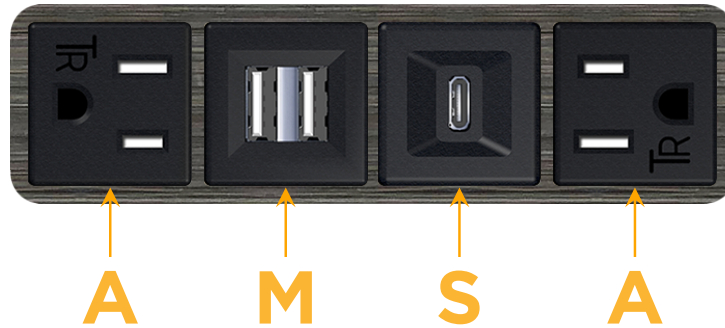

Bezel Finish: **GUNMETAL (ABS)**

Custom Finishes Available M-POWER-4T-AMSA-S3AB

Features:

Module/Port Options:

- A** Tamper Resistant AC Receptacle
- E** USB-A & USB-C (20W)
- M** Double USB-A (Fast Charging Ports - 18W)
- H** HDMI
- 6** CAT 6
- 12** RJ 12
- X** Switched AC
- Y** 3-Way Switch (Low Voltage)
- V** USB-C (45W High Speed Charging Port)
- S** USB-C (25W High Speed Charging Port)
- R** Switched AC (Rocker Switch)
- D** Dimmer Switch

Plug:

Supplied with Low Profile Flat 45° Angle 120 VAC Plug

Optional Standard Straight 120 VAC Plug

Optional Straight 120 VAC Pass-through Plug

- CLEAN, COMPACT DESIGN
- STREAMLINED
- LOW PROFILE
- SIDE-EXITING CORDS
- PLUG & PLAY
- 6' AC CORD & PLUG (FLAT PLUG STANDARD)
- CUSTOMIZABLE CONFIGURATIONS AND FINISHES
- UL LISTED FOR MOUNTING IN FURNITURE
- 15A

M-POWER-4T

AC POWER & DATA CONNECTIVITY SOLUTION

M-POWER-4T-AMSA-S3AB

Specs:

Modules/Ports:

- A** Tamper Resistant AC Receptacle
- M** Double USB-A (Fast Charging Ports - 18W)
- S** USB-C (25W High Speed Charging Port)