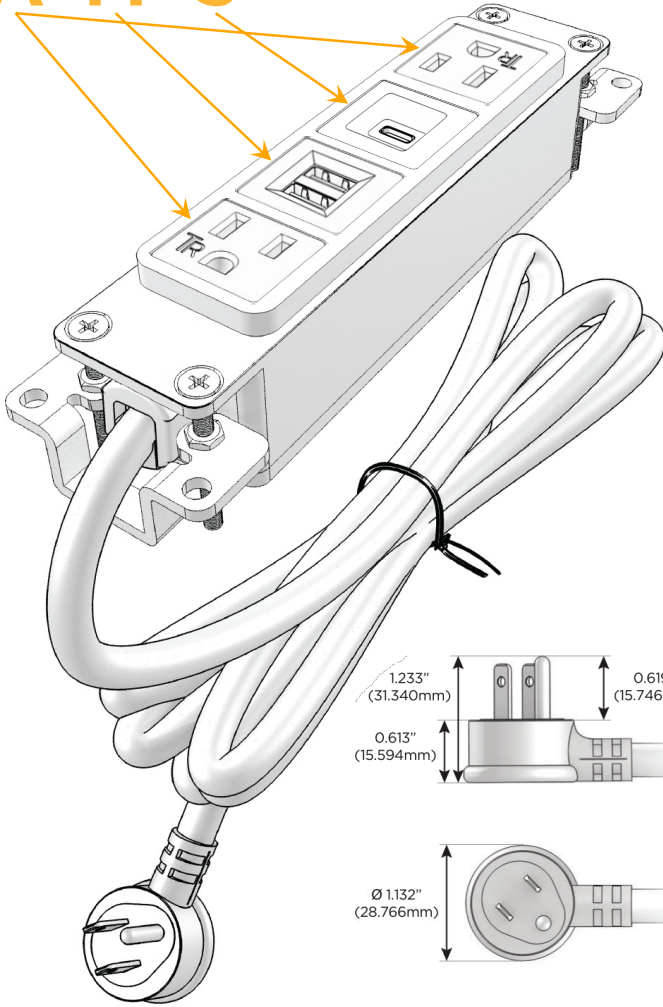

M-POWER-4T

AC POWER & DATA CONNECTIVITY SOLUTION

M-POWER-4T-AMSA-S3AB

Specs:

Modules/Ports:

- **A** Tamper Resistant AC Receptacle
- **M** Double USB-A (Fast Charging Ports - 18W)
- **S** USB-C (25W High Speed Charging Port)

A M S