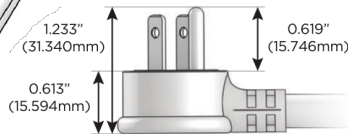

M-POWER-4T

AC POWER & DATA CONNECTIVITY SOLUTION

M-POWER-4T-AMSA-CUAB

Specs:

Modules/Ports:

- **A** Tamper Resistant AC Receptacle
- **M** Double USB-A (Fast Charging Ports - 18W)
- **S** USB-C (25W High Speed Charging Port)

A M S