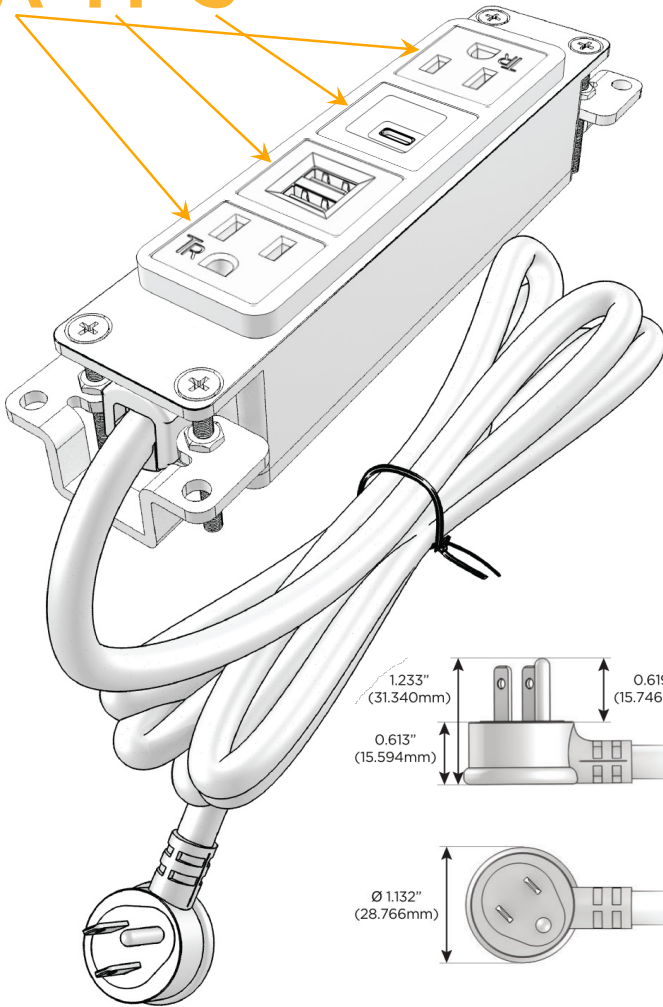

M-POWER-4T

AC POWER & DATA CONNECTIVITY SOLUTION

M-POWER-4T-AMSA-CUAB

Specs:

Modules/Ports:

- **A** Tamper Resistant AC Receptacle
- **M** Double USB-A (Fast Charging Ports - 18W)
- **S** USB-C (25W High Speed Charging Port)

A M S