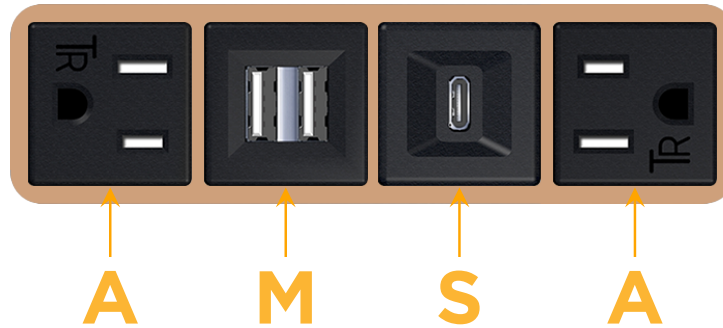

Bezel Finish: **COPPER (ABS)**

Custom Finishes Available M-POWER-4T-AMSA-CUAB

Features:

Module/Port Options:

- A** Tamper Resistant AC Receptacle
- E** USB-A & USB-C (20W)
- M** Double USB-A (Fast Charging Ports - 18W)
- H** HDMI
- 6** CAT 6
- 12** RJ 12
- X** Switched AC
- Y** 3-Way Switch (Low Voltage)
- V** USB-C (45W High Speed Charging Port)
- S** USB-C (25W High Speed Charging Port)
- R** Switched AC (Rocker Switch)
- D** Dimmer Switch

Plug:

Supplied with Low Profile Flat 45° Angle 120 VAC Plug

Optional Standard Straight 120 VAC Plug

Optional Straight 120 VAC Pass-through Plug

- CLEAN, COMPACT DESIGN
- STREAMLINED
- LOW PROFILE
- SIDE-EXITING CORDS
- PLUG & PLAY
- 6' AC CORD & PLUG (FLAT PLUG STANDARD)
- CUSTOMIZABLE CONFIGURATIONS AND FINISHES
- UL LISTED FOR MOUNTING IN FURNITURE
- 15A

M-POWER-4T

AC POWER & DATA CONNECTIVITY SOLUTION

M-POWER-4T-AMSA-CUAB

Specs:

Modules/Ports:

- A** Tamper Resistant AC Receptacle
- M** Double USB-A (Fast Charging Ports - 18W)
- S** USB-C (25W High Speed Charging Port)