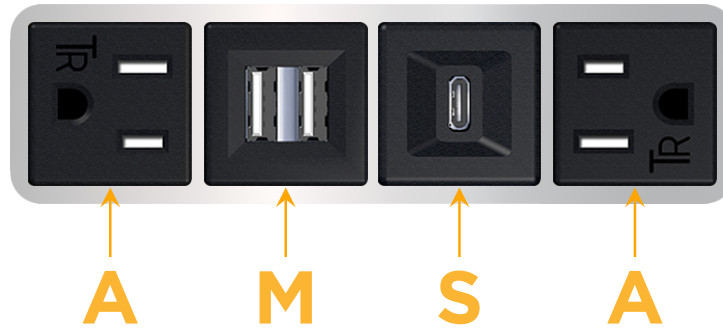

Bezel Finish: **CHROME (ABS)**

Custom Finishes Available M-POWER-4T-AMSA-CRAB

Features:

Module/Port Options:

- A** Tamper Resistant AC Receptacle
- E** USB-A & USB-C (20W)
- M** Double USB-A (Fast Charging Ports - 18W)
- H** HDMI
- 6** CAT 6
- 12** RJ 12
- X** Switched AC
- Y** 3-Way Switch (Low Voltage)
- V** USB-C (45W High Speed Charging Port)
- S** USB-C (25W High Speed Charging Port)
- R** Switched AC (Rocker Switch)
- D** Dimmer Switch

Plug:

Supplied with Low Profile Flat 45° Angle 120 VAC Plug

Optional Standard Straight 120 VAC Plug

Optional Straight 120 VAC Pass-through Plug

- CLEAN, COMPACT DESIGN
- STREAMLINED
- LOW PROFILE
- SIDE-EXITING CORDS
- PLUG & PLAY
- 6' AC CORD & PLUG (FLAT PLUG STANDARD)
- CUSTOMIZABLE CONFIGURATIONS AND FINISHES
- UL LISTED FOR MOUNTING IN FURNITURE
- 15A

M-POWER-4T

AC POWER & DATA CONNECTIVITY SOLUTION

M-POWER-4T-AMSA-CRAB

Specs:

Modules/Ports:

- A** Tamper Resistant AC Receptacle
- M** Double USB-A (Fast Charging Ports - 18W)
- S** USB-C (25W High Speed Charging Port)