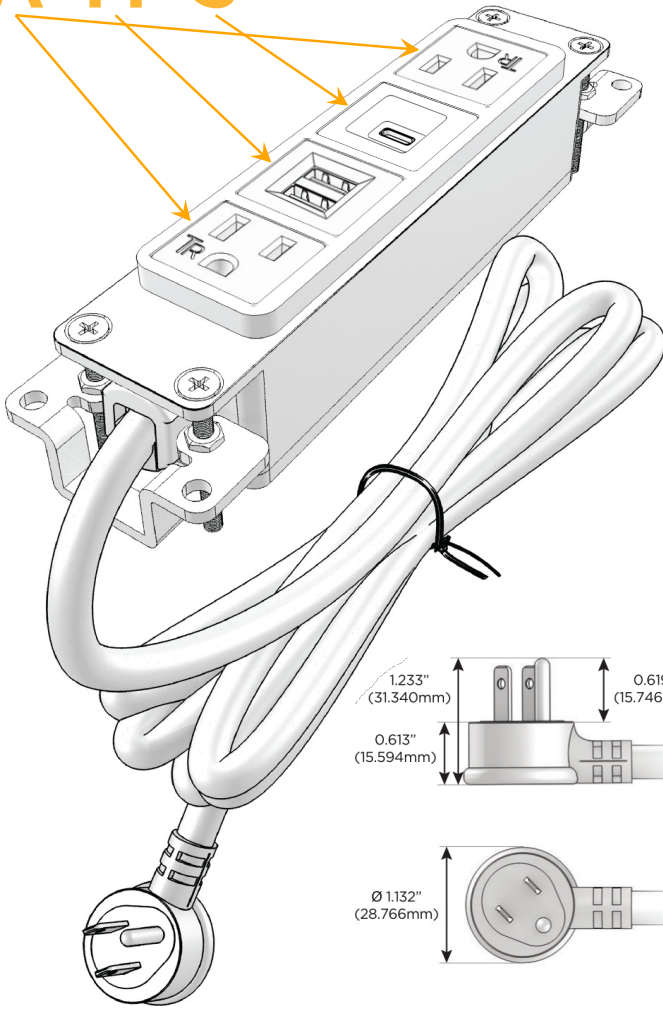

M-POWER-4T

AC POWER & DATA CONNECTIVITY SOLUTION

M-POWER-4T-AMSA-CRAB

Specs:

Modules/Ports:

- **A** Tamper Resistant AC Receptacle
- **M** Double USB-A (Fast Charging Ports - 18W)
- **S** USB-C (25W High Speed Charging Port)

A M S