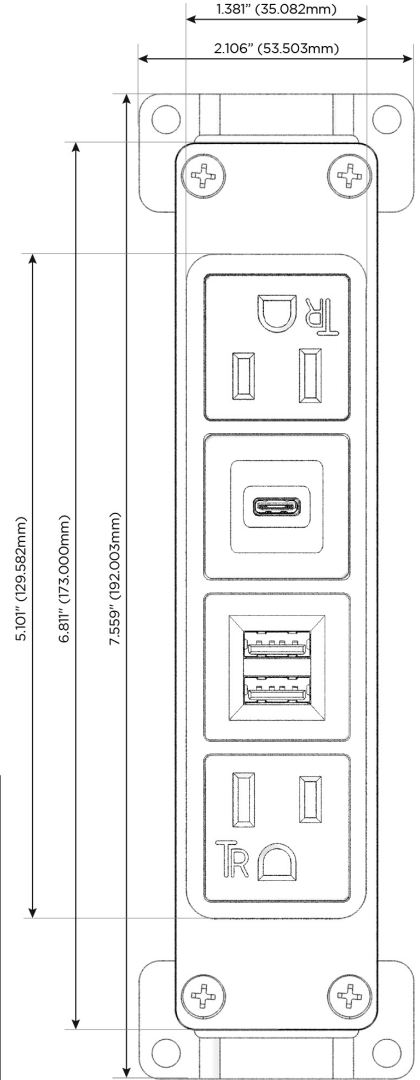

M-POWER-4T

AC POWER & DATA CONNECTIVITY SOLUTION

M-POWER-4T-AMSA-CHAB

Specs:

Modules/Ports:

- **A** Tamper Resistant AC Receptacle
- **M** Double USB-A (Fast Charging Ports - 18W)
- **S** USB-C (25W High Speed Charging Port)

A M S

TOP

Distributed by

Mormax Company, Inc.

8 Westchester Plaza

Elmsford, NY 10523

914-699-0101

sales@mormax.com

mormax.com