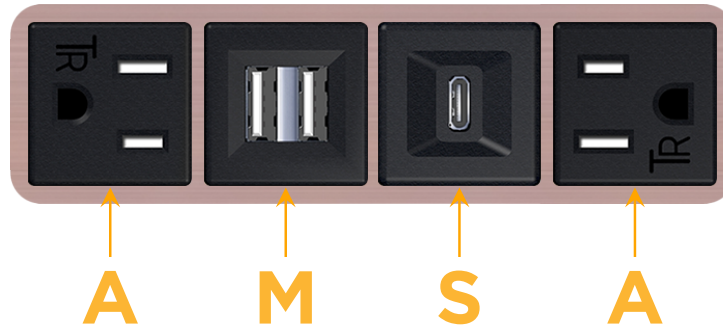

Bezel Finish: **CHAMPAGNE (ABS)**

Custom Finishes Available M-POWER-4T-AMSA-CHAB

Features:

Module/Port Options:

- A** Tamper Resistant AC Receptacle
- E** USB-A & USB-C (20W)
- M** Double USB-A (Fast Charging Ports - 18W)
- H** HDMI
- 6** CAT 6
- 12** RJ 12
- X** Switched AC
- Y** 3-Way Switch (Low Voltage)
- V** USB-C (45W High Speed Charging Port)
- S** USB-C (25W High Speed Charging Port)
- R** Switched AC (Rocker Switch)
- D** Dimmer Switch

Plug:

Supplied with Low Profile Flat 45° Angle 120 VAC Plug

Optional Standard Straight 120 VAC Plug

Optional Straight 120 VAC Pass-through Plug

- CLEAN, COMPACT DESIGN
- STREAMLINED
- LOW PROFILE
- SIDE-EXITING CORDS
- PLUG & PLAY
- 6' AC CORD & PLUG (FLAT PLUG STANDARD)
- CUSTOMIZABLE CONFIGURATIONS AND FINISHES
- UL LISTED FOR MOUNTING IN FURNITURE
- 15A

M-POWER-4T

AC POWER & DATA CONNECTIVITY SOLUTION

M-POWER-4T-AMSA-CHAB

Specs:

Modules/Ports:

- A** Tamper Resistant AC Receptacle
- M** Double USB-A (Fast Charging Ports - 18W)
- S** USB-C (25W High Speed Charging Port)