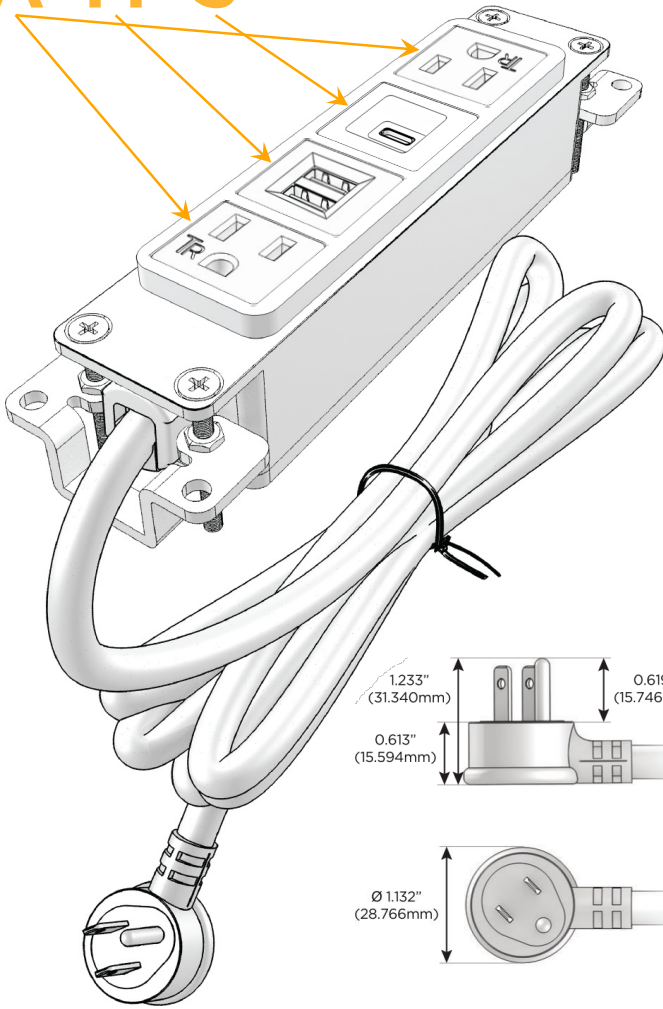

M-POWER-4T

AC POWER & DATA CONNECTIVITY SOLUTION

M-POWER-4T-AMSA-BZAB

Specs:

Modules/Ports:

- **A** Tamper Resistant AC Receptacle
- **M** Double USB-A (Fast Charging Ports - 18W)
- **S** USB-C (25W High Speed Charging Port)

A M S