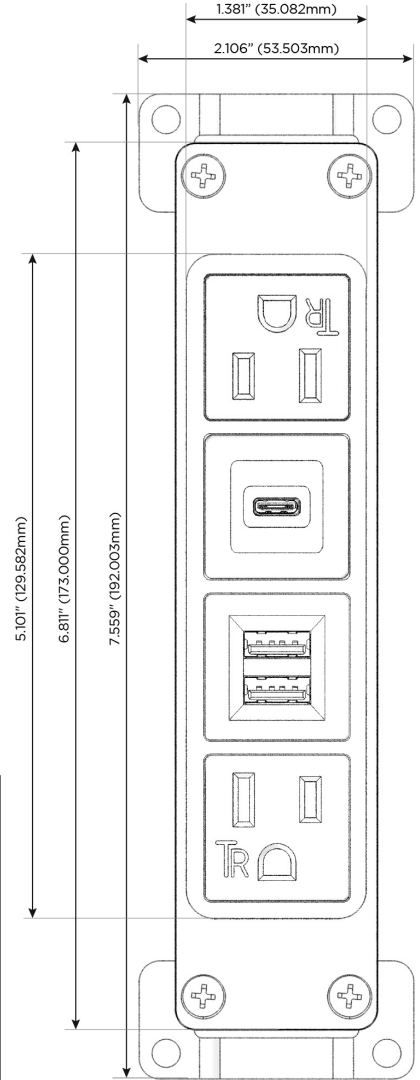

M-POWER-4T

AC POWER & DATA CONNECTIVITY SOLUTION

M-POWER-4T-AMSA-BZAB

Specs:

Modules/Ports:

- **A** Tamper Resistant AC Receptacle
- **M** Double USB-A (Fast Charging Ports - 18W)
- **S** USB-C (25W High Speed Charging Port)

A M S

TOP

Distributed by

Mormax Company, Inc.

8 Westchester Plaza

Elmsford, NY 10523

914-699-0101

sales@mormax.com

mormax.com