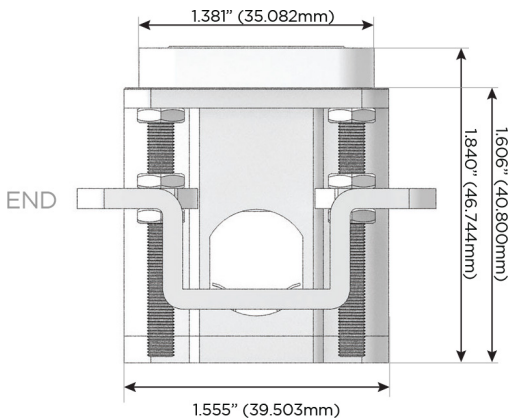

M-POWER-4T

AC POWER & DATA CONNECTIVITY SOLUTION

M-POWER-4T-AMSA-BZAB

Specs:

Modules/Ports:

- **A** Tamper Resistant AC Receptacle
- **M** Double USB-A (Fast Charging Ports - 18W)
- **S** USB-C (25W High Speed Charging Port)

A M S

TOP

Distributed by

Mormax Company, Inc.

8 Westchester Plaza

Elmsford, NY 10523

914-699-0101

sales@mormax.com

mormax.com