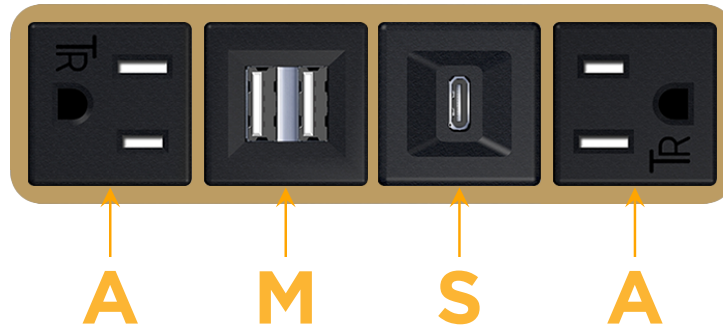

Bezel Finish: **STANDARD BRONZE (ABS)**

Custom Finishes Available M-POWER-4T-AMSA-BZAB

Features:

Module/Port Options:

- A** Tamper Resistant AC Receptacle
- E** USB-A & USB-C (20W)
- M** Double USB-A (Fast Charging Ports - 18W)
- H** HDMI
- 6** CAT 6
- 12** RJ 12
- X** Switched AC
- Y** 3-Way Switch (Low Voltage)
- V** USB-C (45W High Speed Charging Port)
- S** USB-C (25W High Speed Charging Port)
- R** Switched AC (Rocker Switch)
- D** Dimmer Switch

Plug:

Supplied with Low Profile Flat 45° Angle 120 VAC Plug

Optional Standard Straight 120 VAC Plug

Optional Straight 120 VAC Pass-through Plug

- CLEAN, COMPACT DESIGN
- STREAMLINED
- LOW PROFILE
- SIDE-EXITING CORDS
- PLUG & PLAY
- 6' AC CORD & PLUG (FLAT PLUG STANDARD)
- CUSTOMIZABLE CONFIGURATIONS AND FINISHES
- UL LISTED FOR MOUNTING IN FURNITURE
- 15A

M-POWER-4T

AC POWER & DATA CONNECTIVITY SOLUTION

M-POWER-4T-AMSA-BZAB

Specs:

Modules/Ports:

- A** Tamper Resistant AC Receptacle
- M** Double USB-A (Fast Charging Ports - 18W)
- S** USB-C (25W High Speed Charging Port)