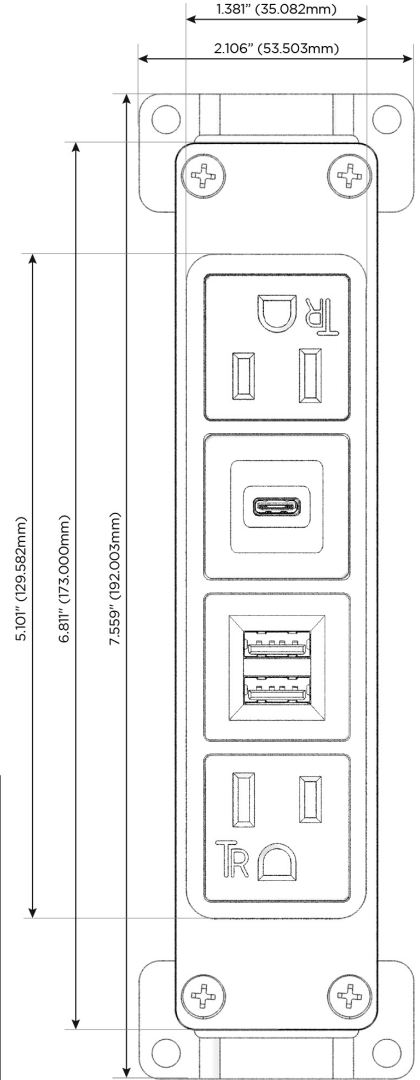

M-POWER-4T

AC POWER & DATA CONNECTIVITY SOLUTION

M-POWER-4T-AMSA-BZ5AAB

Specs:

Modules/Ports:

- **A** Tamper Resistant AC Receptacle
- **M** Double USB-A (Fast Charging Ports - 18W)
- **S** USB-C (25W High Speed Charging Port)

A M S

TOP

Distributed by

Mormax Company, Inc.

8 Westchester Plaza

Elmsford, NY 10523

914-699-0101

sales@mormax.com

mormax.com