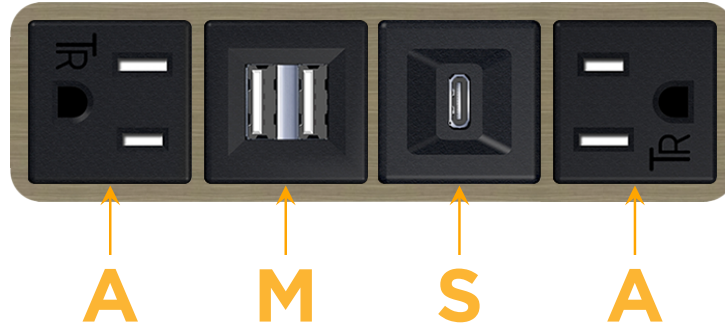

Bezel Finish: **ANTIQUED ARCHITECTURAL BRONZE (ABS)**

Custom Finishes Available M-POWER-4T-AMSA-BZ5AAB

Features:

Module/Port Options:

- A** Tamper Resistant AC Receptacle
- E** USB-A & USB-C (20W)
- M** Double USB-A (Fast Charging Ports - 18W)
- H** HDMI
- 6** CAT 6
- 12** RJ 12
- X** Switched AC
- Y** 3-Way Switch (Low Voltage)
- V** USB-C (45W High Speed Charging Port)
- S** USB-C (25W High Speed Charging Port)
- R** Switched AC (Rocker Switch)
- D** Dimmer Switch

Plug:

Supplied with Low Profile Flat 45° Angle 120 VAC Plug

Optional Standard Straight 120 VAC Plug

Optional Straight 120 VAC Pass-through Plug

- CLEAN, COMPACT DESIGN
- STREAMLINED
- LOW PROFILE
- SIDE-EXITING CORDS
- PLUG & PLAY
- 6' AC CORD & PLUG (FLAT PLUG STANDARD)
- CUSTOMIZABLE CONFIGURATIONS AND FINISHES
- UL LISTED FOR MOUNTING IN FURNITURE
- 15A

M-POWER-4T

AC POWER & DATA CONNECTIVITY SOLUTION

M-POWER-4T-AMSA-BZ5AAB

Specs:

Modules/Ports:

- A** Tamper Resistant AC Receptacle
- M** Double USB-A (Fast Charging Ports - 18W)
- S** USB-C (25W High Speed Charging Port)