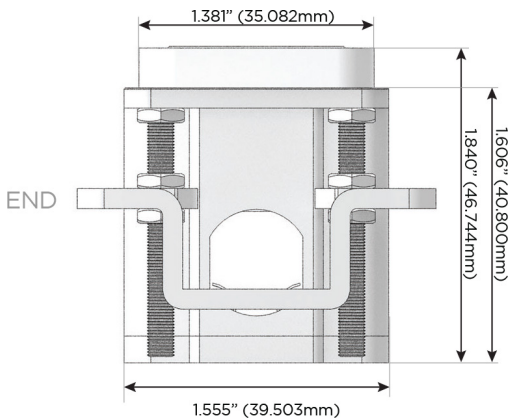

M-POWER-4T

AC POWER & DATA CONNECTIVITY SOLUTION

M-POWER-4T-AMSA-BZ5AAB

Specs:

Modules/Ports:

- **A** Tamper Resistant AC Receptacle
- **M** Double USB-A (Fast Charging Ports - 18W)
- **S** USB-C (25W High Speed Charging Port)

A M S

TOP

Distributed by

Mormax Company, Inc.

8 Westchester Plaza

Elmsford, NY 10523

914-699-0101

sales@mormax.com

mormax.com