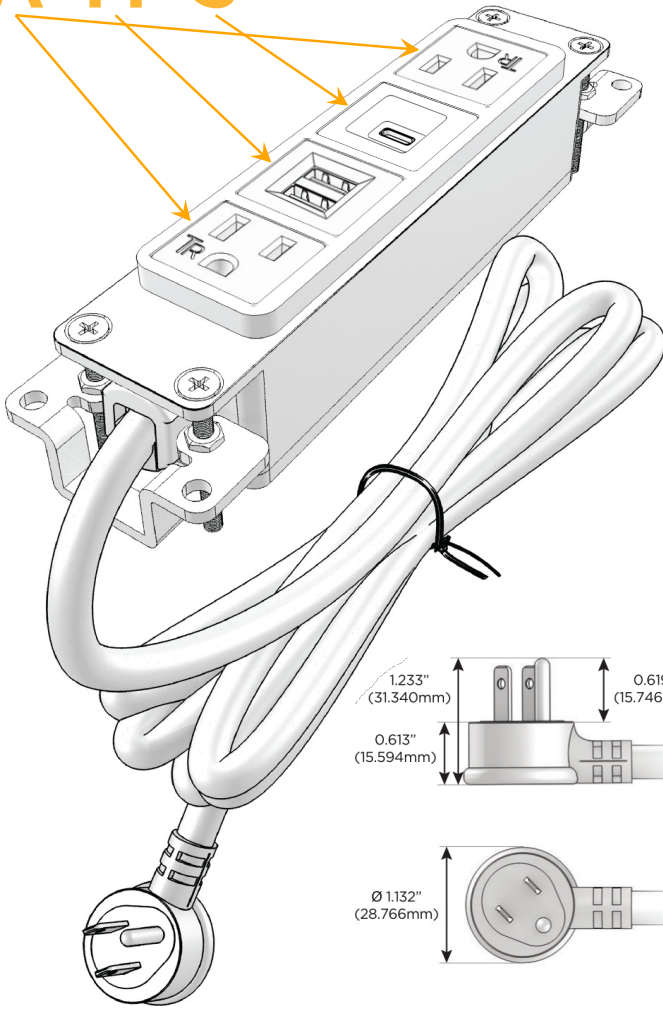

M-POWER-4T

AC POWER & DATA CONNECTIVITY SOLUTION

M-POWER-4T-AMSA-BZ5AAB

Specs:

Modules/Ports:

- **A** Tamper Resistant AC Receptacle
- **M** Double USB-A (Fast Charging Ports - 18W)
- **S** USB-C (25W High Speed Charging Port)

A M S