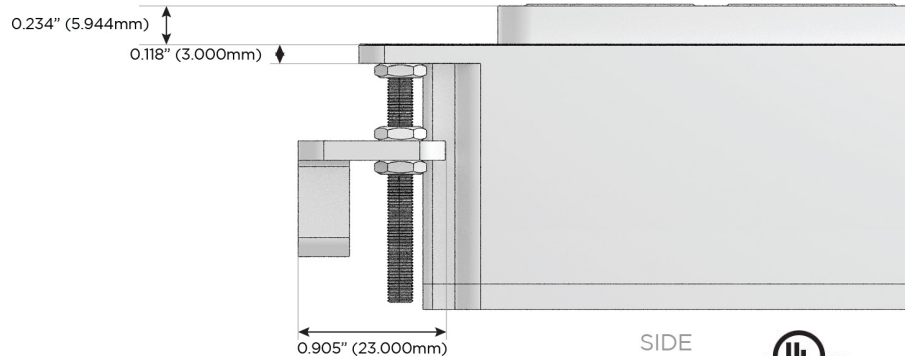

M-POWER-4T

AC POWER & DATA CONNECTIVITY SOLUTION

M-POWER-4T-AMSA-BRAB

Specs:

Modules/Ports:

- **A** Tamper Resistant AC Receptacle
- **M** Double USB-A (Fast Charging Ports - 18W)
- **S** USB-C (25W High Speed Charging Port)

A M S

TOP

Distributed by

Mormax Company, Inc.

8 Westchester Plaza

Elmsford, NY 10523

914-699-0101

sales@mormax.com

mormax.com