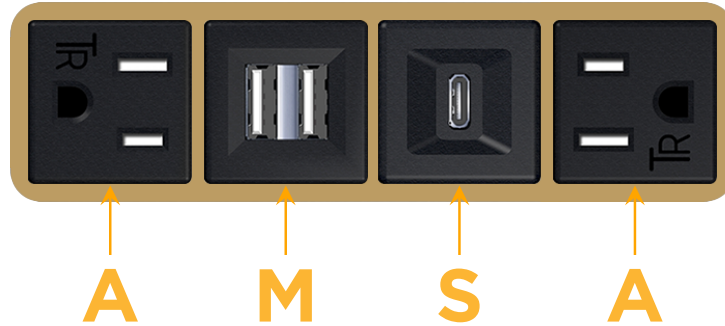

M-POWER-4T

AC POWER & DATA CONNECTIVITY SOLUTION

M-POWER-4T-AMSA-BRAB

Distributed by

Mormax Company, Inc.

8 Westchester Plaza

Elmsford, NY 10523

914-699-0101

sales@mormax.com

mormax.com

Metro Light & Power's line of power & data solutions offers sophisticated design elements combined with greater ease of installation. Streamlined and low-profile, enhanced by side-exiting cords, our outlets advance the industry with their cutting edge look and feel. We believe flexibility is key, and we provide a variety of mounting options, including the ability to mount in limited spaces. Our outlets are available in many finishes and configurations, in addition to a custom color and finish capability for our clients.

Bezel Finish: **BRASS (ABS)**

Custom Finishes Available M-POWER-4T-AMSA-BRAB

Features:

Module/Port Options:

- **A** Tamper Resistant AC Receptacle
- **E** USB-A & USB-C (20W)
- **M** Double USB-A (Fast Charging Ports - 18W)
- **H** HDMI
- **6** CAT 6
- **12** RJ 12
- **X** Switched AC
- **Y** 3-Way Switch (Low Voltage)
- **V** USB-C (45W High Speed Charging Port)
- **S** USB-C (25W High Speed Charging Port)
- **R** Switched AC (Rocker Switch)
- **D** Dimmer Switch

Plug:

Supplied with Low Profile Flat 45° Angle 120 VAC Plug

Optional Standard Straight 120 VAC Plug

Optional Straight 120 VAC Pass-through Plug

- CLEAN, COMPACT DESIGN
- STREAMLINED
- LOW PROFILE
- SIDE-EXITING CORDS
- PLUG & PLAY
- 6' AC CORD & PLUG (FLAT PLUG STANDARD)
- CUSTOMIZABLE CONFIGURATIONS AND FINISHES
- UL LISTED FOR MOUNTING IN FURNITURE
- 15A