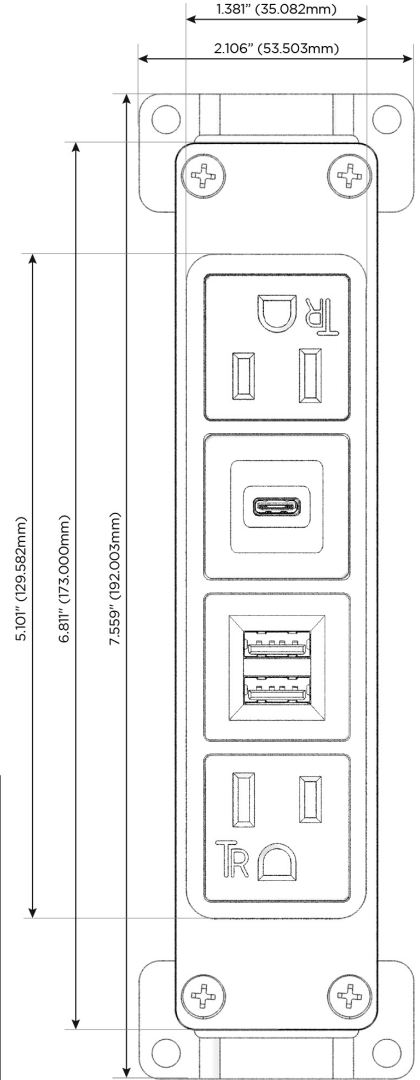

M-POWER-4T

AC POWER & DATA CONNECTIVITY SOLUTION

M-POWER-4T-AMSA-BRAB

Specs:

Modules/Ports:

- **A** Tamper Resistant AC Receptacle
- **M** Double USB-A (Fast Charging Ports - 18W)
- **S** USB-C (25W High Speed Charging Port)

A M S

TOP

Distributed by

Mormax Company, Inc.

8 Westchester Plaza

Elmsford, NY 10523

914-699-0101

sales@mormax.com

mormax.com