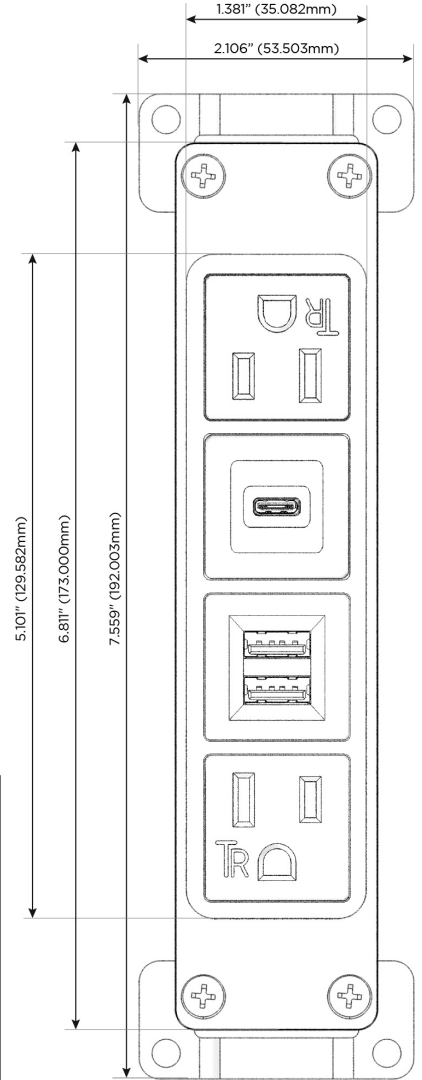

M-POWER-4T

AC POWER & DATA CONNECTIVITY SOLUTION

M-POWER-4T-AMSA-BRAAB

Specs:

Modules/Ports:

- **A** Tamper Resistant AC Receptacle
- **M** Double USB-A (Fast Charging Ports - 18W)
- **S** USB-C (25W High Speed Charging Port)

A M S

TOP

Distributed by

Mormax Company, Inc.

8 Westchester Plaza

Elmsford, NY 10523

914-699-0101

sales@mormax.com

mormax.com