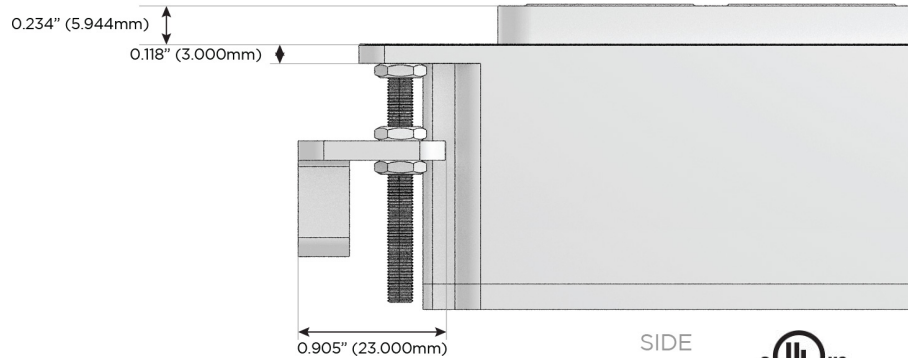

M-POWER-4T

AC POWER & DATA CONNECTIVITY SOLUTION

M-POWER-4T-AMSA-BRAAB

Specs:

Modules/Ports:

- **A** Tamper Resistant AC Receptacle
- **M** Double USB-A (Fast Charging Ports - 18W)
- **S** USB-C (25W High Speed Charging Port)

A M S

TOP

Distributed by

Mormax Company, Inc.

8 Westchester Plaza

Elmsford, NY 10523

914-699-0101

sales@mormax.com

mormax.com