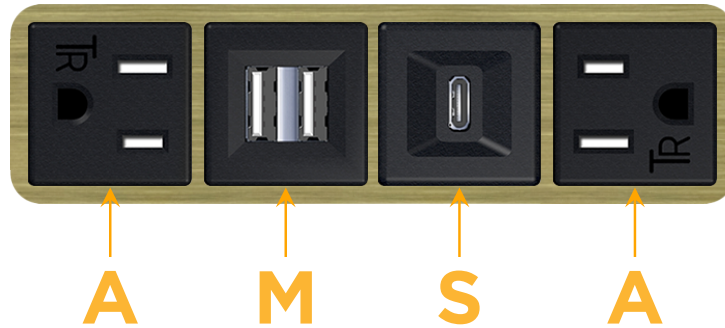

Bezel Finish: **BRASS ANTIQUED (ABS)**

Custom Finishes Available M-POWER-4T-AMSA-BRAAB

Features:

Module/Port Options:

- A** Tamper Resistant AC Receptacle
- E** USB-A & USB-C (20W)
- M** Double USB-A (Fast Charging Ports - 18W)
- H** HDMI
- 6** CAT 6
- 12** RJ 12
- X** Switched AC
- Y** 3-Way Switch (Low Voltage)
- V** USB-C (45W High Speed Charging Port)
- S** USB-C (25W High Speed Charging Port)
- R** Switched AC (Rocker Switch)
- D** Dimmer Switch

Plug:

Supplied with Low Profile Flat 45° Angle 120 VAC Plug

Optional Standard Straight 120 VAC Plug

Optional Straight 120 VAC Pass-through Plug

- CLEAN, COMPACT DESIGN
- STREAMLINED
- LOW PROFILE
- SIDE-EXITING CORDS
- PLUG & PLAY
- 6' AC CORD & PLUG (FLAT PLUG STANDARD)
- CUSTOMIZABLE CONFIGURATIONS AND FINISHES
- UL LISTED FOR MOUNTING IN FURNITURE
- 15A

M-POWER-4T

AC POWER & DATA CONNECTIVITY SOLUTION

M-POWER-4T-AMSA-BRAAB

Specs:

Modules/Ports:

- A** Tamper Resistant AC Receptacle
- M** Double USB-A (Fast Charging Ports - 18W)
- S** USB-C (25W High Speed Charging Port)