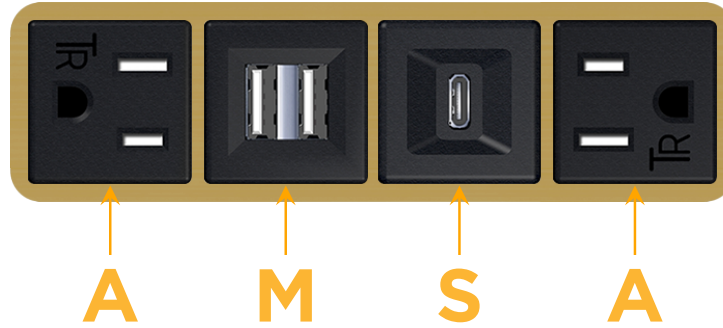

M-POWER-4T

AC POWER & DATA CONNECTIVITY SOLUTION

M-POWER-4T-AMSA-BR4B

Distributed by

Mormax Company, Inc.

8 Westchester Plaza

Elmsford, NY 10523

914-699-0101

sales@mormax.com

mormax.com

Metro Light & Power's line of power & data solutions offers sophisticated design elements combined with greater ease of installation. Streamlined and low-profile, enhanced by side-exiting cords, our outlets advance the industry with their cutting edge look and feel. We believe flexibility is key, and we provide a variety of mounting options, including the ability to mount in limited spaces. Our outlets are available in many finishes and configurations, in addition to a custom color and finish capability for our clients.

Bezel Finish: **SOLID BRASS BRUSHED**

Custom Finishes Available M-POWER-4T-AMSA-BR4B

Features:

Module/Port Options:

- **A** Tamper Resistant AC Receptacle
- **E** USB-A & USB-C (20W)
- **M** Double USB-A (Fast Charging Ports - 18W)
- **H** HDMI
- **6** CAT 6
- **12** RJ 12
- **X** Switched AC
- **Y** 3-Way Switch (Low Voltage)
- **V** USB-C (45W High Speed Charging Port)
- **S** USB-C (25W High Speed Charging Port)
- **R** Switched AC (Rocker Switch)
- **D** Dimmer Switch

Plug:

Supplied with Low Profile Flat 45° Angle 120 VAC Plug

Optional Standard Straight 120 VAC Plug

Optional Straight 120 VAC Pass-through Plug

- CLEAN, COMPACT DESIGN
- STREAMLINED
- LOW PROFILE
- SIDE-EXITING CORDS
- PLUG & PLAY
- 6' AC CORD & PLUG (FLAT PLUG STANDARD)
- CUSTOMIZABLE CONFIGURATIONS AND FINISHES
- UL LISTED FOR MOUNTING IN FURNITURE
- 15A