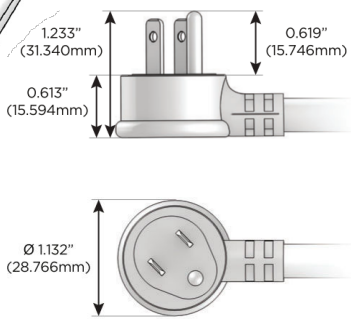

M-POWER-4T

AC POWER & DATA CONNECTIVITY SOLUTION

M-POWER-4T-AMSA-BR4B

Specs:

Modules/Ports:

- **A** Tamper Resistant AC Receptacle
- **M** Double USB-A (Fast Charging Ports - 18W)
- **S** USB-C (25W High Speed Charging Port)

A M S