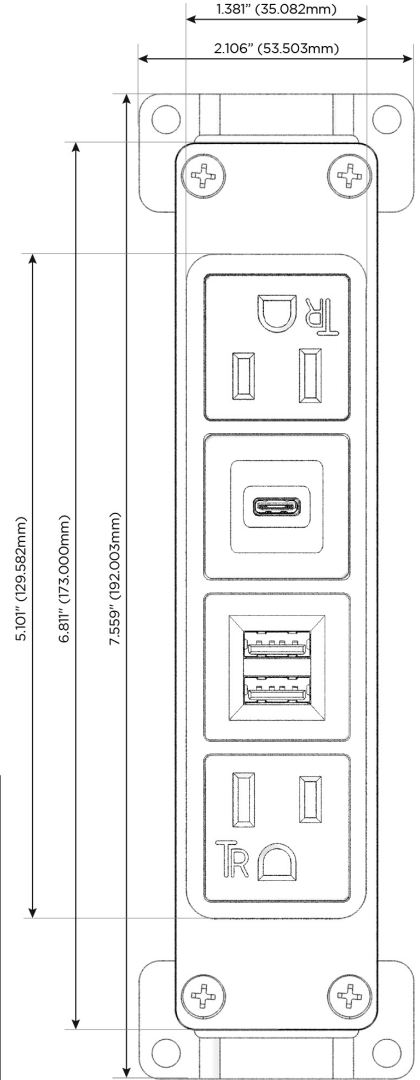

M-POWER-4T

AC POWER & DATA CONNECTIVITY SOLUTION

M-POWER-4T-AMSA-BAB

Specs:

Modules/Ports:

- **A** Tamper Resistant AC Receptacle
- **M** Double USB-A (Fast Charging Ports - 18W)
- **S** USB-C (25W High Speed Charging Port)

A M S

TOP

Distributed by

Mormax Company, Inc.

8 Westchester Plaza

Elmsford, NY 10523

914-699-0101

sales@mormax.com

mormax.com