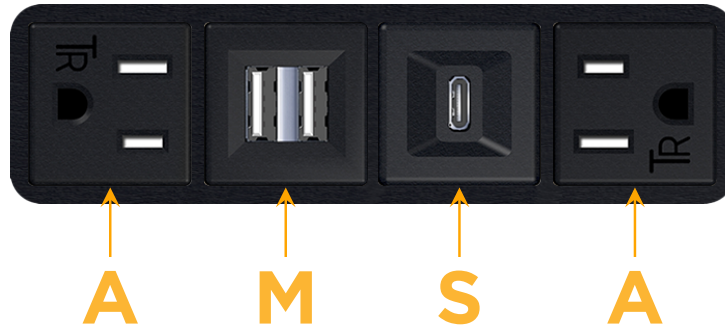

M-POWER-4T

AC POWER & DATA CONNECTIVITY SOLUTION

M-POWER-4T-AMSA-BAB

Distributed by

Mormax Company, Inc.

8 Westchester Plaza

Elmsford, NY 10523

914-699-0101

sales@mormax.com

mormax.com

Metro Light & Power's line of power & data solutions offers sophisticated design elements combined with greater ease of installation. Streamlined and low-profile, enhanced by side-exiting cords, our outlets advance the industry with their cutting edge look and feel. We believe flexibility is key, and we provide a variety of mounting options, including the ability to mount in limited spaces. Our outlets are available in many finishes and configurations, in addition to a custom color and finish capability for our clients.

Bezel Finish: **BLACK (ABS)**

Custom Finishes Available M-POWER-4T-AMSA-BAB

Features:

Module/Port Options:

- **A** Tamper Resistant AC Receptacle
- **E** USB-A & USB-C (20W)
- **M** Double USB-A (Fast Charging Ports - 18W)
- **H** HDMI
- **6** CAT 6
- **12** RJ 12
- **X** Switched AC
- **Y** 3-Way Switch (Low Voltage)
- **V** USB-C (45W High Speed Charging Port)
- **S** USB-C (25W High Speed Charging Port)
- **R** Switched AC (Rocker Switch)
- **D** Dimmer Switch

Plug:

Supplied with Low Profile Flat 45° Angle 120 VAC Plug

Optional Standard Straight 120 VAC Plug

Optional Straight 120 VAC Pass-through Plug

- CLEAN, COMPACT DESIGN
- STREAMLINED
- LOW PROFILE
- SIDE-EXITING CORDS
- PLUG & PLAY
- 6' AC CORD & PLUG (FLAT PLUG STANDARD)
- CUSTOMIZABLE CONFIGURATIONS AND FINISHES
- UL LISTED FOR MOUNTING IN FURNITURE
- 15A