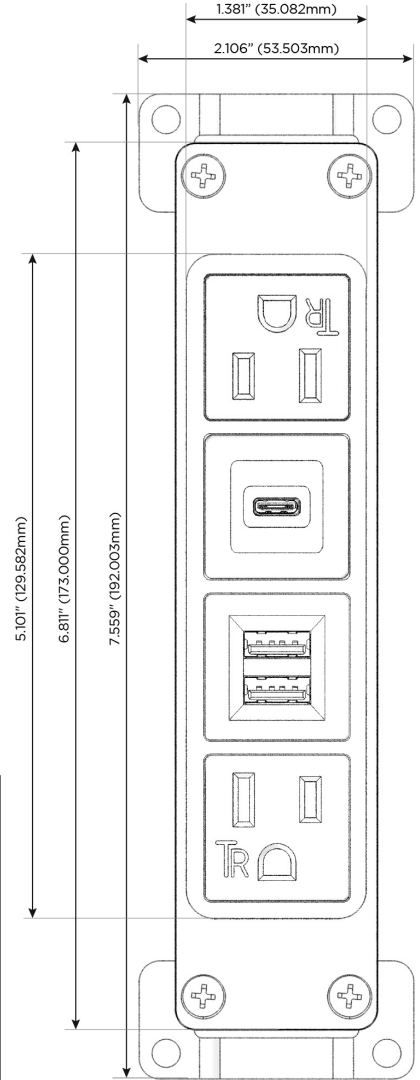

M-POWER-4T

AC POWER & DATA CONNECTIVITY SOLUTION

M-POWER-4T-AMSA-B2AB

Specs:

Modules/Ports:

- **A** Tamper Resistant AC Receptacle
- **M** Double USB-A (Fast Charging Ports - 18W)
- **S** USB-C (25W High Speed Charging Port)

A M S

TOP

Distributed by

Mormax Company, Inc.

8 Westchester Plaza

Elmsford, NY 10523

914-699-0101

sales@mormax.com

mormax.com