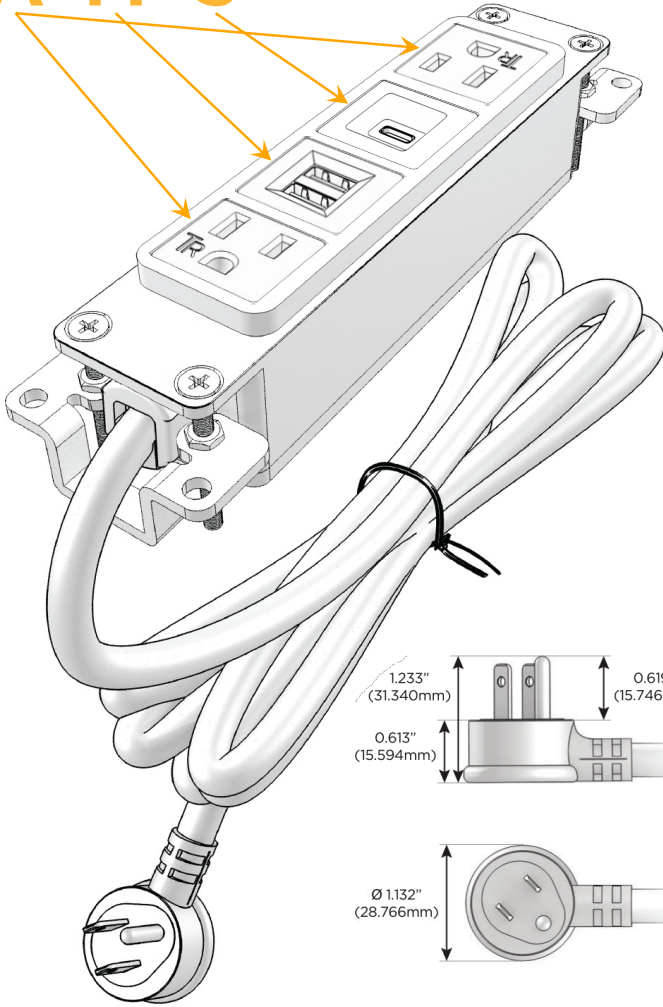

M-POWER-4T

AC POWER & DATA CONNECTIVITY SOLUTION

M-POWER-4T-AMSA-B2AB

Specs:

Modules/Ports:

- **A** Tamper Resistant AC Receptacle
- **M** Double USB-A (Fast Charging Ports - 18W)
- **S** USB-C (25W High Speed Charging Port)

A M S