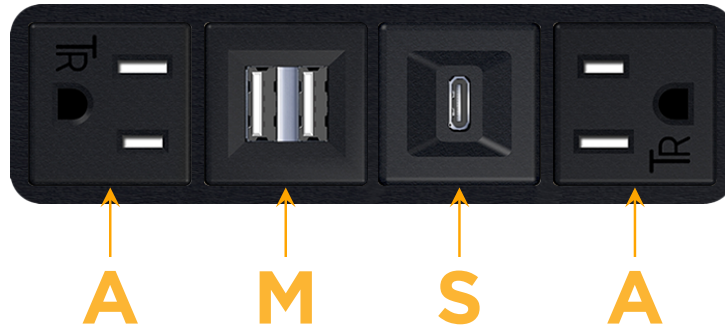

M-POWER-4T

AC POWER & DATA CONNECTIVITY SOLUTION

M-POWER-4T-AMSA-B2AB

Distributed by

Mormax Company, Inc.

8 Westchester Plaza

Elmsford, NY 10523

914-699-0101

sales@mormax.com

mormax.com

Metro Light & Power's line of power & data solutions offers sophisticated design elements combined with greater ease of installation. Streamlined and low-profile, enhanced by side-exiting cords, our outlets advance the industry with their cutting edge look and feel. We believe flexibility is key, and we provide a variety of mounting options, including the ability to mount in limited spaces. Our outlets are available in many finishes and configurations, in addition to a custom color and finish capability for our clients.

Bezel Finish: **SATIN BLACK (ABS)**

Custom Finishes Available M-POWER-4T-AMSA-B2AB

Features:

Module/Port Options:

- **A** Tamper Resistant AC Receptacle
- **E** USB-A & USB-C (20W)
- **M** Double USB-A (Fast Charging Ports - 18W)
- **H** HDMI
- **6** CAT 6
- **12** RJ 12
- **X** Switched AC
- **Y** 3-Way Switch (Low Voltage)
- **V** USB-C (45W High Speed Charging Port)
- **S** USB-C (25W High Speed Charging Port)
- **R** Switched AC (Rocker Switch)
- **D** Dimmer Switch

Plug:

Supplied with Low Profile Flat 45° Angle 120 VAC Plug

Optional Standard Straight 120 VAC Plug

Optional Straight 120 VAC Pass-through Plug

- CLEAN, COMPACT DESIGN
- STREAMLINED
- LOW PROFILE
- SIDE-EXITING CORDS
- PLUG & PLAY
- 6' AC CORD & PLUG (FLAT PLUG STANDARD)
- CUSTOMIZABLE CONFIGURATIONS AND FINISHES
- UL LISTED FOR MOUNTING IN FURNITURE
- 15A