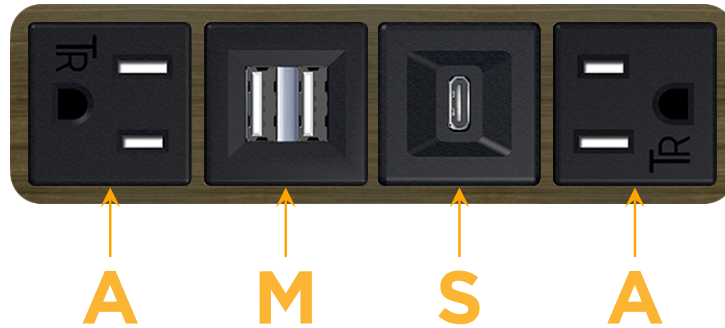

Bezel Finish: **SPECIAL ANTIQUE BRONZE (ABS)**

Custom Finishes Available M-POWER-4T-AMSA-APAB

Features:

Module/Port Options:

- A** Tamper Resistant AC Receptacle
- E** USB-A & USB-C (20W)
- M** Double USB-A (Fast Charging Ports - 18W)
- H** HDMI
- 6** CAT 6
- 12** RJ 12
- X** Switched AC
- Y** 3-Way Switch (Low Voltage)
- V** USB-C (45W High Speed Charging Port)
- S** USB-C (25W High Speed Charging Port)
- R** Switched AC (Rocker Switch)
- D** Dimmer Switch

Plug:

Supplied with Low Profile Flat 45° Angle 120 VAC Plug

Optional Standard Straight 120 VAC Plug

Optional Straight 120 VAC Pass-through Plug

- CLEAN, COMPACT DESIGN
- STREAMLINED
- LOW PROFILE
- SIDE-EXITING CORDS
- PLUG & PLAY
- 6' AC CORD & PLUG (FLAT PLUG STANDARD)
- CUSTOMIZABLE CONFIGURATIONS AND FINISHES
- UL LISTED FOR MOUNTING IN FURNITURE
- 15A

M-POWER-4T

AC POWER & DATA CONNECTIVITY SOLUTION

M-POWER-4T-AMSA-APAB

Specs:

Modules/Ports:

- A** Tamper Resistant AC Receptacle
- M** Double USB-A (Fast Charging Ports - 18W)
- S** USB-C (25W High Speed Charging Port)