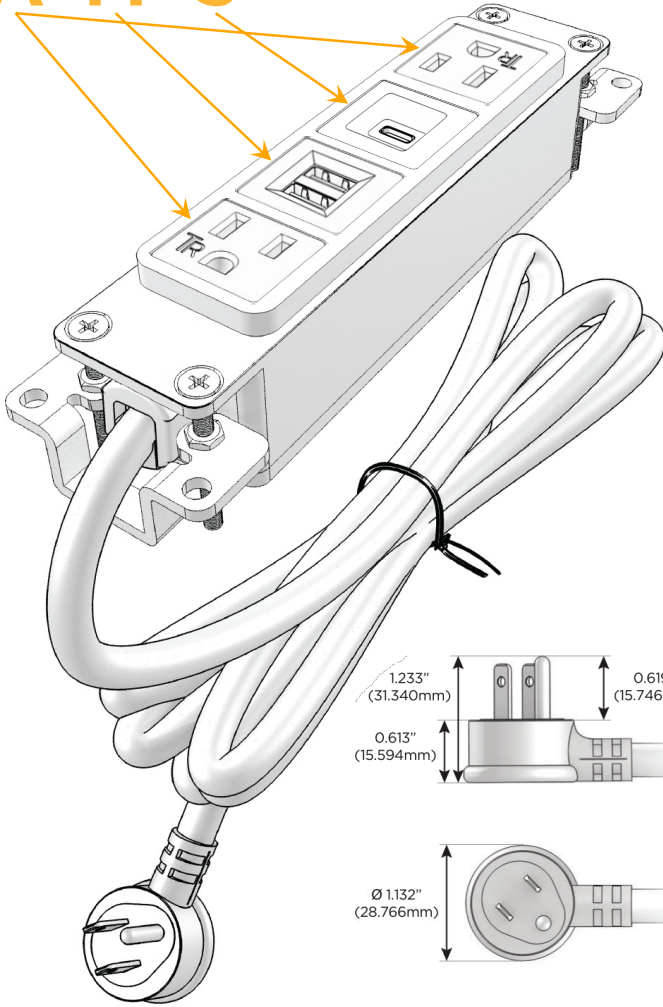

M-POWER-4T

AC POWER & DATA CONNECTIVITY SOLUTION

M-POWER-4T-AMSA-APAB

Specs:

Modules/Ports:

- **A** Tamper Resistant AC Receptacle
- **M** Double USB-A (Fast Charging Ports - 18W)
- **S** USB-C (25W High Speed Charging Port)

A M S