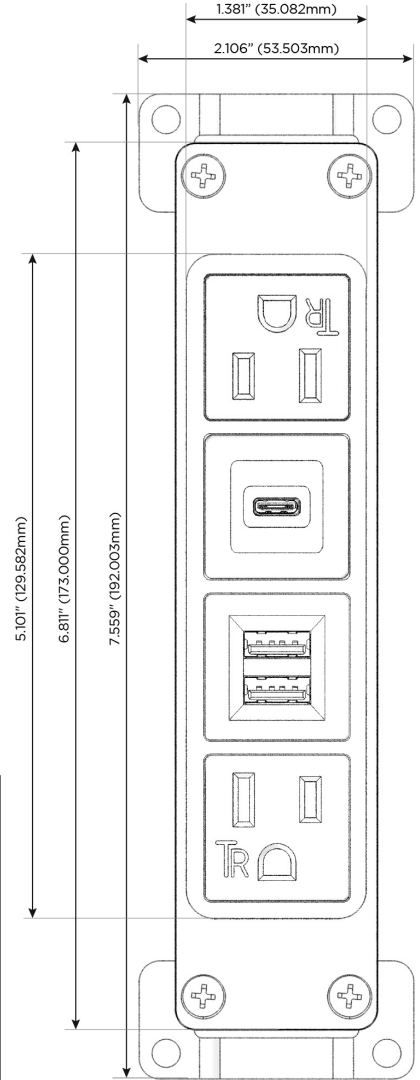

M-POWER-4T

AC POWER & DATA CONNECTIVITY SOLUTION

M-POWER-4T-AMSA-APAB

Specs:

Modules/Ports:

- **A** Tamper Resistant AC Receptacle
- **M** Double USB-A (Fast Charging Ports - 18W)
- **S** USB-C (25W High Speed Charging Port)

A M S

TOP

Distributed by

Mormax Company, Inc.

8 Westchester Plaza

Elmsford, NY 10523

914-699-0101

sales@mormax.com

mormax.com