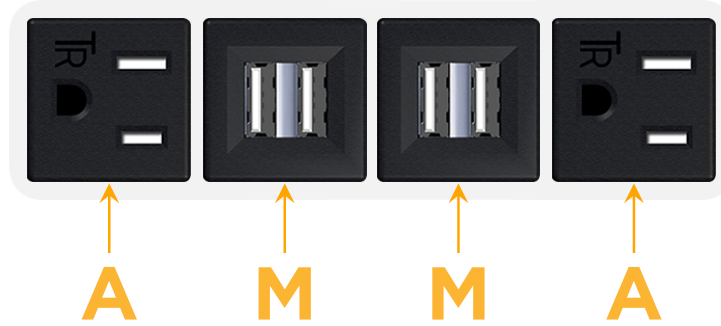

Bezel Finish: **WHITE (ABS)**

Custom Finishes Available M-POWER-4T-AMMA-WAB

Features:

Module/Port Options:

- A** Tamper Resistant AC Receptacle
- E** USB-A & USB-C (20W)
- M** Double USB-A (Fast Charging Ports - 18W)
- H** HDMI
- 6** CAT 6
- 12** RJ 12
- X** Switched AC
- Y** 3-Way Switch (Low Voltage)
- V** USB-C (45W High Speed Charging Port)
- S** USB-C (25W High Speed Charging Port)
- R** Switched AC (Rocker Switch)
- D** Dimmer Switch

Plug:

Supplied with Low Profile Flat 45° Angle 120 VAC Plug

Optional Standard Straight 120 VAC Plug

Optional Straight 120 VAC Pass-through Plug

- CLEAN, COMPACT DESIGN
- STREAMLINED
- LOW PROFILE
- SIDE-EXITING CORDS
- PLUG & PLAY
- 6' AC CORD & PLUG (FLAT PLUG STANDARD)
- CUSTOMIZABLE CONFIGURATIONS AND FINISHES
- UL LISTED FOR MOUNTING IN FURNITURE
- 15A

M-POWER-4T

AC POWER & DATA CONNECTIVITY SOLUTION

M-POWER-4T-AMMA-WAB

Specs:

Modules/Ports:

- A** Tamper Resistant AC Receptacle
- M** Double USB-A (Fast Charging Ports - 18W)

Distributed by

Mormax Company, Inc.