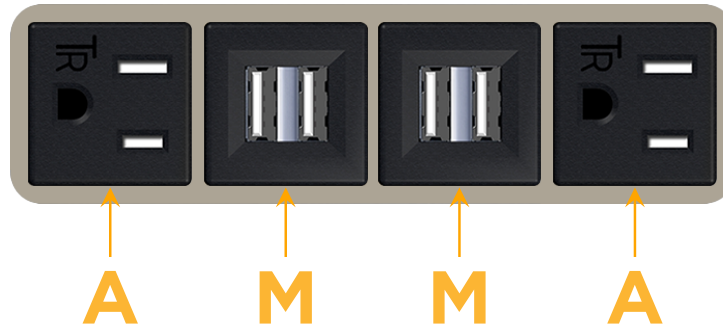

Bezel Finish: **SATIN NICKEL (ABS)**

Custom Finishes Available M-POWER-4T-AMMA-SAB

Features:

Module/Port Options:

- A** Tamper Resistant AC Receptacle
- E** USB-A & USB-C (20W)
- M** Double USB-A (Fast Charging Ports - 18W)
- H** HDMI
- 6** CAT 6
- 12** RJ 12
- X** Switched AC
- Y** 3-Way Switch (Low Voltage)
- V** USB-C (45W High Speed Charging Port)
- S** USB-C (25W High Speed Charging Port)
- R** Switched AC (Rocker Switch)
- D** Dimmer Switch

Plug:

Supplied with Low Profile Flat 45° Angle 120 VAC Plug

Optional Standard Straight 120 VAC Plug

Optional Straight 120 VAC Pass-through Plug

- CLEAN, COMPACT DESIGN
- STREAMLINED
- LOW PROFILE
- SIDE-EXITING CORDS
- PLUG & PLAY
- 6' AC CORD & PLUG (FLAT PLUG STANDARD)
- CUSTOMIZABLE CONFIGURATIONS AND FINISHES
- UL LISTED FOR MOUNTING IN FURNITURE
- 15A

M-POWER-4T

AC POWER & DATA CONNECTIVITY SOLUTION

M-POWER-4T-AMMA-SAB

Specs:

Modules/Ports:

- A** Tamper Resistant AC Receptacle
- M** Double USB-A (Fast Charging Ports - 18W)

Distributed by

Mormax Company, Inc.