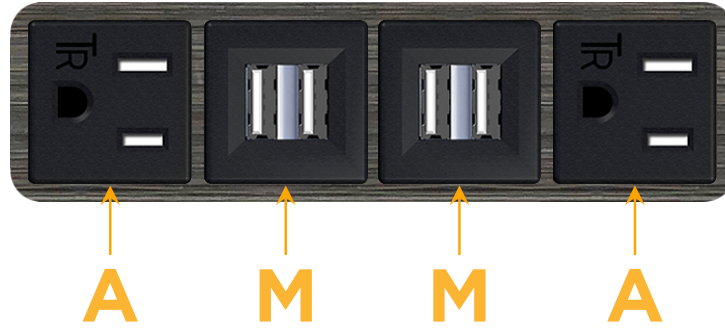

sales@mormax.com

mormax.com

Metro Light & Power's line of power & data solutions offers sophisticated design elements combined with greater ease of installation. Streamlined and low-profile, enhanced by side-exiting cords, our outlets advance the industry with their cutting edge look and feel. We believe flexibility is key, and we provide a variety of mounting options, including the ability to mount in limited spaces. Our outlets are available in many finishes and configurations, in addition to a custom color and finish capability for our clients.

Bezel Finish: **GUNMETAL (ABS)**

Custom Finishes Available M-POWER-4T-AMMA-S3AB

Features:

Module/Port Options:

- A** Tamper Resistant AC Receptacle
- E** USB-A & USB-C (20W)
- M** Double USB-A (Fast Charging Ports - 18W)
- H** HDMI
- 6** CAT 6
- 12** RJ 12
- X** Switched AC
- Y** 3-Way Switch (Low Voltage)
- V** USB-C (45W High Speed Charging Port)
- S** USB-C (25W High Speed Charging Port)
- R** Switched AC (Rocker Switch)
- D** Dimmer Switch

Plug:

Supplied with Low Profile Flat 45° Angle 120 VAC Plug

Optional Standard Straight 120 VAC Plug

Optional Straight 120 VAC Pass-through Plug

- CLEAN, COMPACT DESIGN
- STREAMLINED
- LOW PROFILE
- SIDE-EXITING CORDS
- PLUG & PLAY
- 6' AC CORD & PLUG (FLAT PLUG STANDARD)
- CUSTOMIZABLE CONFIGURATIONS AND FINISHES
- UL LISTED FOR MOUNTING IN FURNITURE
- 15A

M-POWER-4T

AC POWER & DATA CONNECTIVITY SOLUTION

M-POWER-4T-AMMA-S3AB

Specs:

Modules/Ports:

- A** Tamper Resistant AC Receptacle
- M** Double USB-A (Fast Charging Ports - 18W)

Distributed by

Mormax Company, Inc.