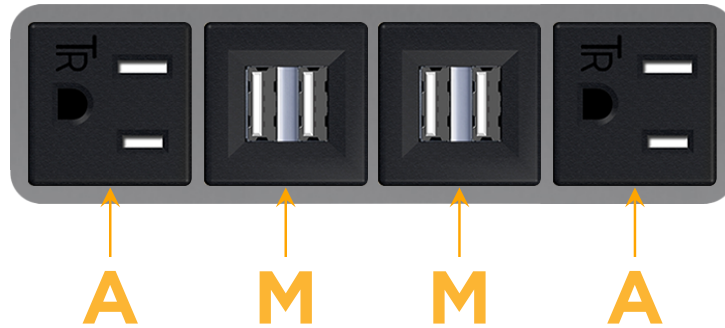

Bezel Finish: **MAGNESIUM (ABS)**

Custom Finishes Available M-POWER-4T-AMMA-MAB

Features:

Module/Port Options:

- A** Tamper Resistant AC Receptacle
- E** USB-A & USB-C (20W)
- M** Double USB-A (Fast Charging Ports - 18W)
- H** HDMI
- 6** CAT 6
- 12** RJ 12
- X** Switched AC
- Y** 3-Way Switch (Low Voltage)
- V** USB-C (45W High Speed Charging Port)
- S** USB-C (25W High Speed Charging Port)
- R** Switched AC (Rocker Switch)
- D** Dimmer Switch

Plug:

Supplied with Low Profile Flat 45° Angle 120 VAC Plug

Optional Standard Straight 120 VAC Plug

Optional Straight 120 VAC Pass-through Plug

- CLEAN, COMPACT DESIGN
- STREAMLINED
- LOW PROFILE
- SIDE-EXITING CORDS
- PLUG & PLAY
- 6' AC CORD & PLUG (FLAT PLUG STANDARD)
- CUSTOMIZABLE CONFIGURATIONS AND FINISHES
- UL LISTED FOR MOUNTING IN FURNITURE
- 15A

M-POWER-4T

AC POWER & DATA CONNECTIVITY SOLUTION

M-POWER-4T-AMMA-MAB

Specs:

Modules/Ports:

- A** Tamper Resistant AC Receptacle
- M** Double USB-A (Fast Charging Ports - 18W)

Distributed by

Mormax Company, Inc.