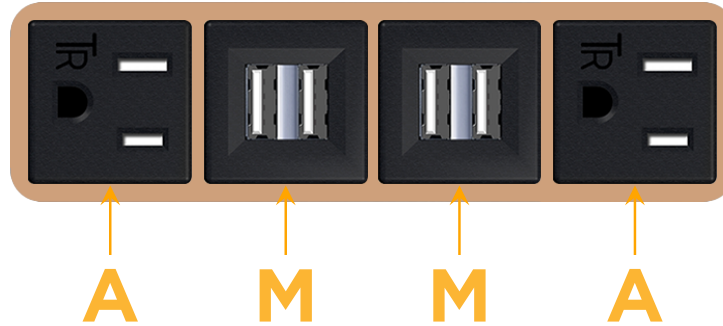

sales@mormax.com

mormax.com

Metro Light & Power's line of power & data solutions offers sophisticated design elements combined with greater ease of installation. Streamlined and low-profile, enhanced by side-exiting cords, our outlets advance the industry with their cutting edge look and feel. We believe flexibility is key, and we provide a variety of mounting options, including the ability to mount in limited spaces. Our outlets are available in many finishes and configurations, in addition to a custom color and finish capability for our clients.

Bezel Finish: **COPPER (ABS)**

Custom Finishes Available M-POWER-4T-AMMA-CUAB

Features:

Module/Port Options:

- A** Tamper Resistant AC Receptacle
- E** USB-A & USB-C (20W)
- M** Double USB-A (Fast Charging Ports - 18W)
- H** HDMI
- 6** CAT 6
- 12** RJ 12
- X** Switched AC
- Y** 3-Way Switch (Low Voltage)
- V** USB-C (45W High Speed Charging Port)
- S** USB-C (25W High Speed Charging Port)
- R** Switched AC (Rocker Switch)
- D** Dimmer Switch

Plug:

Supplied with Low Profile Flat 45° Angle 120 VAC Plug

Optional Standard Straight 120 VAC Plug

Optional Straight 120 VAC Pass-through Plug

- CLEAN, COMPACT DESIGN
- STREAMLINED
- LOW PROFILE
- SIDE-EXITING CORDS
- PLUG & PLAY
- 6' AC CORD & PLUG (FLAT PLUG STANDARD)
- CUSTOMIZABLE CONFIGURATIONS AND FINISHES
- UL LISTED FOR MOUNTING IN FURNITURE
- 15A

M-POWER-4T

AC POWER & DATA CONNECTIVITY SOLUTION

M-POWER-4T-AMMA-CUAB

Specs:

Modules/Ports:

- A** Tamper Resistant AC Receptacle
- M** Double USB-A (Fast Charging Ports - 18W)

Distributed by

Mormax Company, Inc.