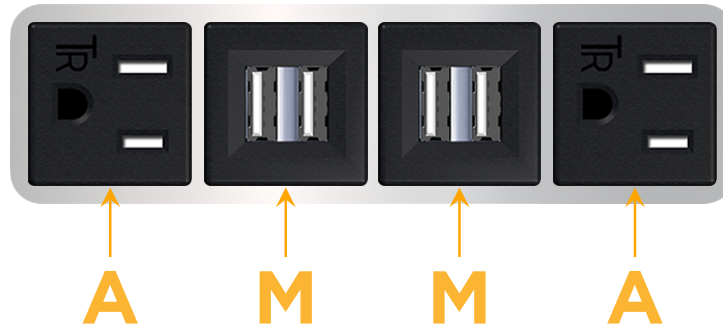

M-POWER-4T

AC POWER & DATA CONNECTIVITY SOLUTION

M-POWER-4T-AMMA-CRAB

Distributed by

Mormax Company, Inc.

8 Westchester Plaza

Elmsford, NY 10523

914-699-0101

sales@mormax.com

mormax.com

Metro Light & Power's line of power & data solutions offers sophisticated design elements combined with greater ease of installation. Streamlined and low-profile, enhanced by side-exiting cords, our outlets advance the industry with their cutting edge look and feel. We believe flexibility is key, and we provide a variety of mounting options, including the ability to mount in limited spaces. Our outlets are available in many finishes and configurations, in addition to a custom color and finish capability for our clients.

Bezel Finish: **CHROME (ABS)**
Custom Finishes Available M-POWER-4T-AMMA-CRAB

Features:

Module/Port Options:

- **A** Tamper Resistant AC Receptacle
- **E** USB-A & USB-C (20W)
- **M** Double USB-A (Fast Charging Ports - 18W)
- **H** HDMI
- **6** CAT 6
- **12** RJ 12
- **X** Switched AC
- **Y** 3-Way Switch (Low Voltage)
- **V** USB-C (45W High Speed Charging Port)
- **S** USB-C (25W High Speed Charging Port)
- **R** Switched AC (Rocker Switch)
- **D** Dimmer Switch

Plug:

Supplied with Low Profile Flat 45° Angle 120 VAC Plug

Optional Standard Straight 120 VAC Plug

Optional Straight 120 VAC Pass-through Plug

- CLEAN, COMPACT DESIGN
- STREAMLINED
- LOW PROFILE
- SIDE-EXITING CORDS
- PLUG & PLAY
- 6' AC CORD & PLUG (FLAT PLUG STANDARD)
- CUSTOMIZABLE CONFIGURATIONS AND FINISHES
- UL LISTED FOR MOUNTING IN FURNITURE
- 15A