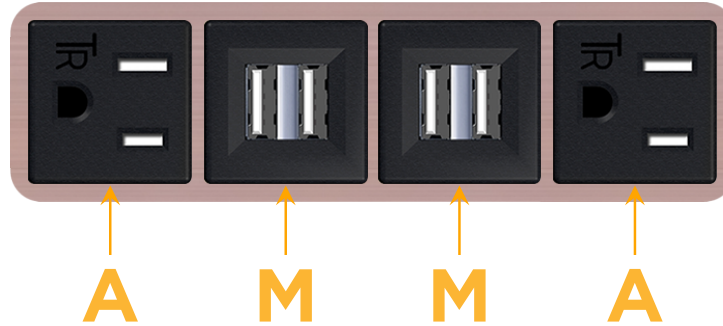

Bezel Finish: **CHAMPAGNE (ABS)**

Custom Finishes Available M-POWER-4T-AMMA-CHAB

Features:

Module/Port Options:

- A** Tamper Resistant AC Receptacle
- E** USB-A & USB-C (20W)
- M** Double USB-A (Fast Charging Ports - 18W)
- H** HDMI
- 6** CAT 6
- 12** RJ 12
- X** Switched AC
- Y** 3-Way Switch (Low Voltage)
- V** USB-C (45W High Speed Charging Port)
- S** USB-C (25W High Speed Charging Port)
- R** Switched AC (Rocker Switch)
- D** Dimmer Switch

Plug:

Supplied with Low Profile Flat 45° Angle 120 VAC Plug

Optional Standard Straight 120 VAC Plug

Optional Straight 120 VAC Pass-through Plug

- CLEAN, COMPACT DESIGN
- STREAMLINED
- LOW PROFILE
- SIDE-EXITING CORDS
- PLUG & PLAY
- 6' AC CORD & PLUG (FLAT PLUG STANDARD)
- CUSTOMIZABLE CONFIGURATIONS AND FINISHES
- UL LISTED FOR MOUNTING IN FURNITURE
- 15A

M-POWER-4T

AC POWER & DATA CONNECTIVITY SOLUTION

M-POWER-4T-AMMA-CHAB

Specs:

Modules/Ports:

- A** Tamper Resistant AC Receptacle
- M** Double USB-A (Fast Charging Ports - 18W)

Distributed by

Mormax Company, Inc.