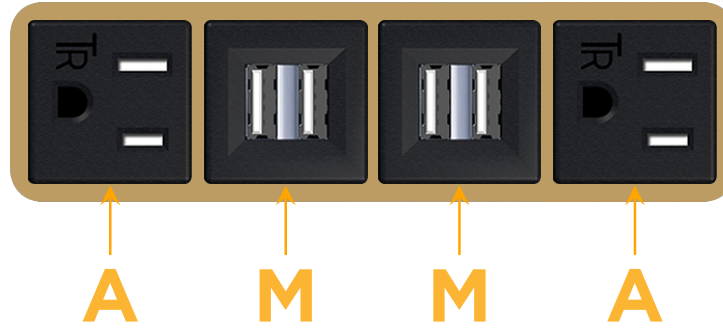

M-POWER-4T

AC POWER & DATA CONNECTIVITY SOLUTION

M-POWER-4T-AMMA-BZAB

Distributed by

Mormax Company, Inc.

8 Westchester Plaza

Elmsford, NY 10523

914-699-0101

sales@mormax.com

mormax.com

Metro Light & Power's line of power & data solutions offers sophisticated design elements combined with greater ease of installation. Streamlined and low-profile, enhanced by side-exiting cords, our outlets advance the industry with their cutting edge look and feel. We believe flexibility is key, and we provide a variety of mounting options, including the ability to mount in limited spaces. Our outlets are available in many finishes and configurations, in addition to a custom color and finish capability for our clients.

Bezel Finish: **STANDARD BRONZE (ABS)**

Custom Finishes Available M-POWER-4T-AMMA-BZAB

Features:

Module/Port Options:

- **A** Tamper Resistant AC Receptacle
- **E** USB-A & USB-C (20W)
- **M** Double USB-A (Fast Charging Ports - 18W)
- **H** HDMI
- **6** CAT 6
- **12** RJ 12
- **X** Switched AC
- **Y** 3-Way Switch (Low Voltage)
- **V** USB-C (45W High Speed Charging Port)
- **S** USB-C (25W High Speed Charging Port)
- **R** Switched AC (Rocker Switch)
- **D** Dimmer Switch

Plug:

Supplied with Low Profile Flat 45° Angle 120 VAC Plug

Optional Standard Straight 120 VAC Plug

Optional Straight 120 VAC Pass-through Plug

- CLEAN, COMPACT DESIGN
- STREAMLINED
- LOW PROFILE
- SIDE-EXITING CORDS
- PLUG & PLAY
- 6' AC CORD & PLUG (FLAT PLUG STANDARD)
- CUSTOMIZABLE CONFIGURATIONS AND FINISHES
- UL LISTED FOR MOUNTING IN FURNITURE
- 15A