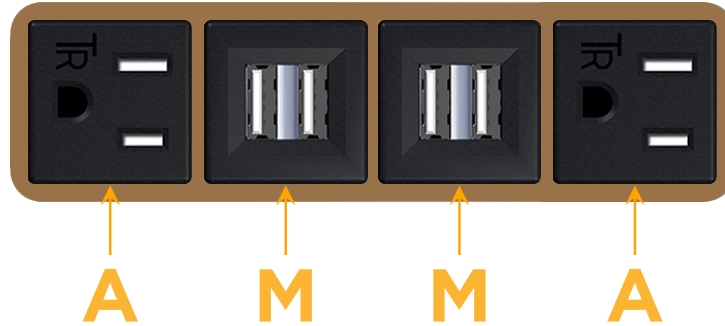

M-POWER-4T

AC POWER & DATA CONNECTIVITY SOLUTION

M-POWER-4T-AMMA-BZ5AB

Distributed by

Mormax Company, Inc.

8 Westchester Plaza

Elmsford, NY 10523

914-699-0101

sales@mormax.com

mormax.com

Metro Light & Power's line of power & data solutions offers sophisticated design elements combined with greater ease of installation. Streamlined and low-profile, enhanced by side-exiting cords, our outlets advance the industry with their cutting edge look and feel. We believe flexibility is key, and we provide a variety of mounting options, including the ability to mount in limited spaces. Our outlets are available in many finishes and configurations, in addition to a custom color and finish capability for our clients.

Bezel Finish: **ARCHITECTURAL BRONZE (ABS)**

Custom Finishes Available M-POWER-4T-AMMA-BZ5AB

Features:

Module/Port Options:

- **A** Tamper Resistant AC Receptacle
- **E** USB-A & USB-C (20W)
- **M** Double USB-A (Fast Charging Ports - 18W)
- **H** HDMI
- **6** CAT 6
- **12** RJ 12
- **X** Switched AC
- **Y** 3-Way Switch (Low Voltage)
- **V** USB-C (45W High Speed Charging Port)
- **S** USB-C (25W High Speed Charging Port)
- **R** Switched AC (Rocker Switch)
- **D** Dimmer Switch

Plug:

Supplied with Low Profile Flat 45° Angle 120 VAC Plug

Optional Standard Straight 120 VAC Plug

Optional Straight 120 VAC Pass-through Plug

- CLEAN, COMPACT DESIGN
- STREAMLINED
- LOW PROFILE
- SIDE-EXITING CORDS
- PLUG & PLAY
- 6' AC CORD & PLUG (FLAT PLUG STANDARD)
- CUSTOMIZABLE CONFIGURATIONS AND FINISHES
- UL LISTED FOR MOUNTING IN FURNITURE
- 15A